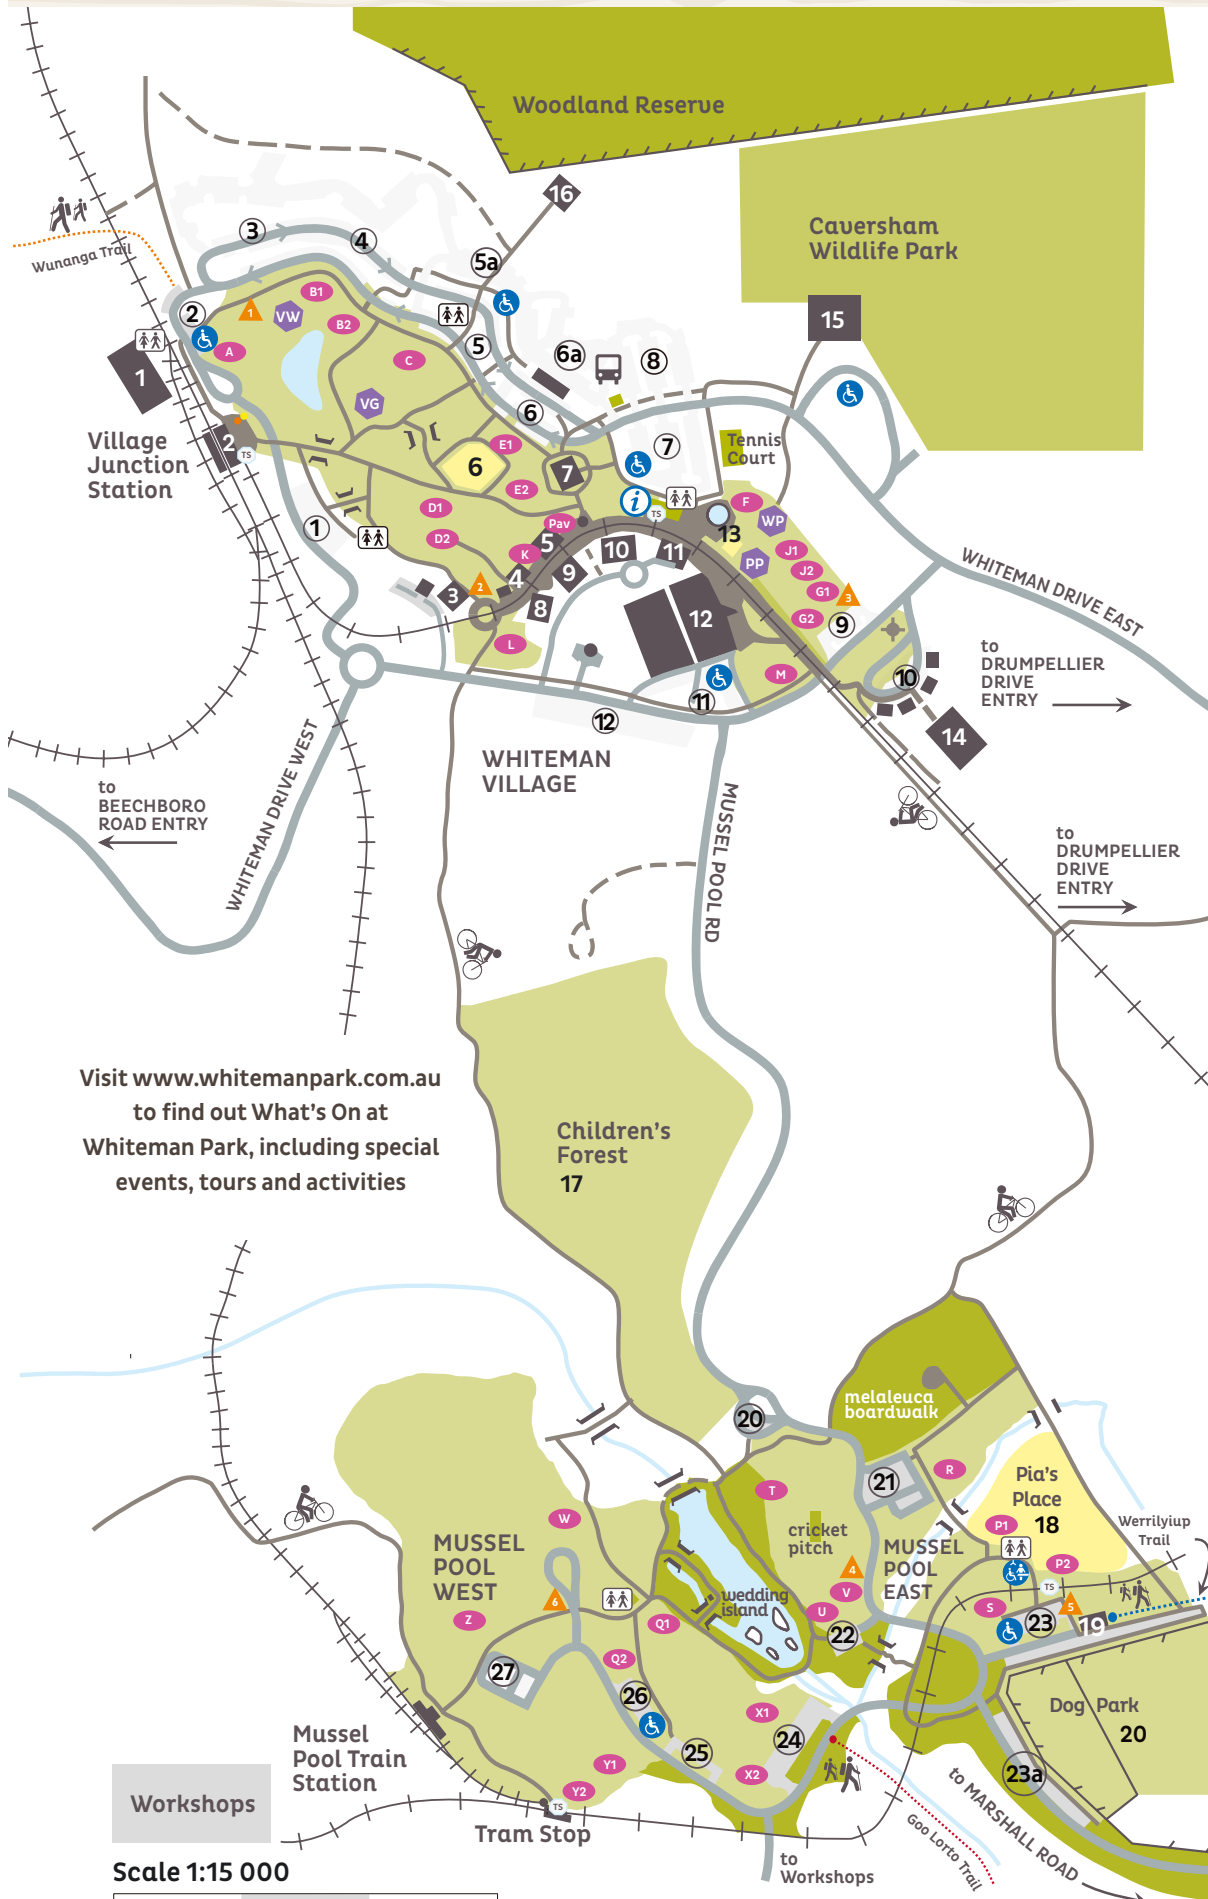

RECREATION AREAS MAP

WHITEMAN PARK
CONSERVATION • RECREATION • EDUCATION

KEY TO MAP

- ACROD Car Park Bays
- Bus Parking
- Bushwalk Trails
- Car Parks
- Changing Places Facility
- Evacuation Points
- Picnic Shelters
- Playground
- Railway
- Shade Shelters
- Toilets
- Tramline
- Tram Stop
- Walk/Cycle Path

KEY TO BUILDINGS AND PARKS

- Visitor Information Centre
- 1** Revolutions
- 1** Transport Museum
- 2** Village Junction Train Station
- 3** Old School House
- 4** The Lolly Stop
- 5** Village Art Gallery
- 6** Village West Playground
- 7** Whiteman Park Administration
- 8** Handcraft Centre
- 9** Bright Press
- 10** Pedal Play
- 11** Village Café
- 12** Motor Museum of WA
- 13** Mini Pool & Playground
- 14** Tractor Museum of WA
- 15** Caversham Wildlife Park
- 16** Woodland Reserve Interpretive Centre
- 17** Children's Forest
- 18** Pia's Place nature playspace
- 19** Kiosk
- 20** Dog Park

Visit www.whitemanpark.com.au to find out What's On at Whiteman Park, including special events, tours and activities

Workshops

Scale 1:15 000