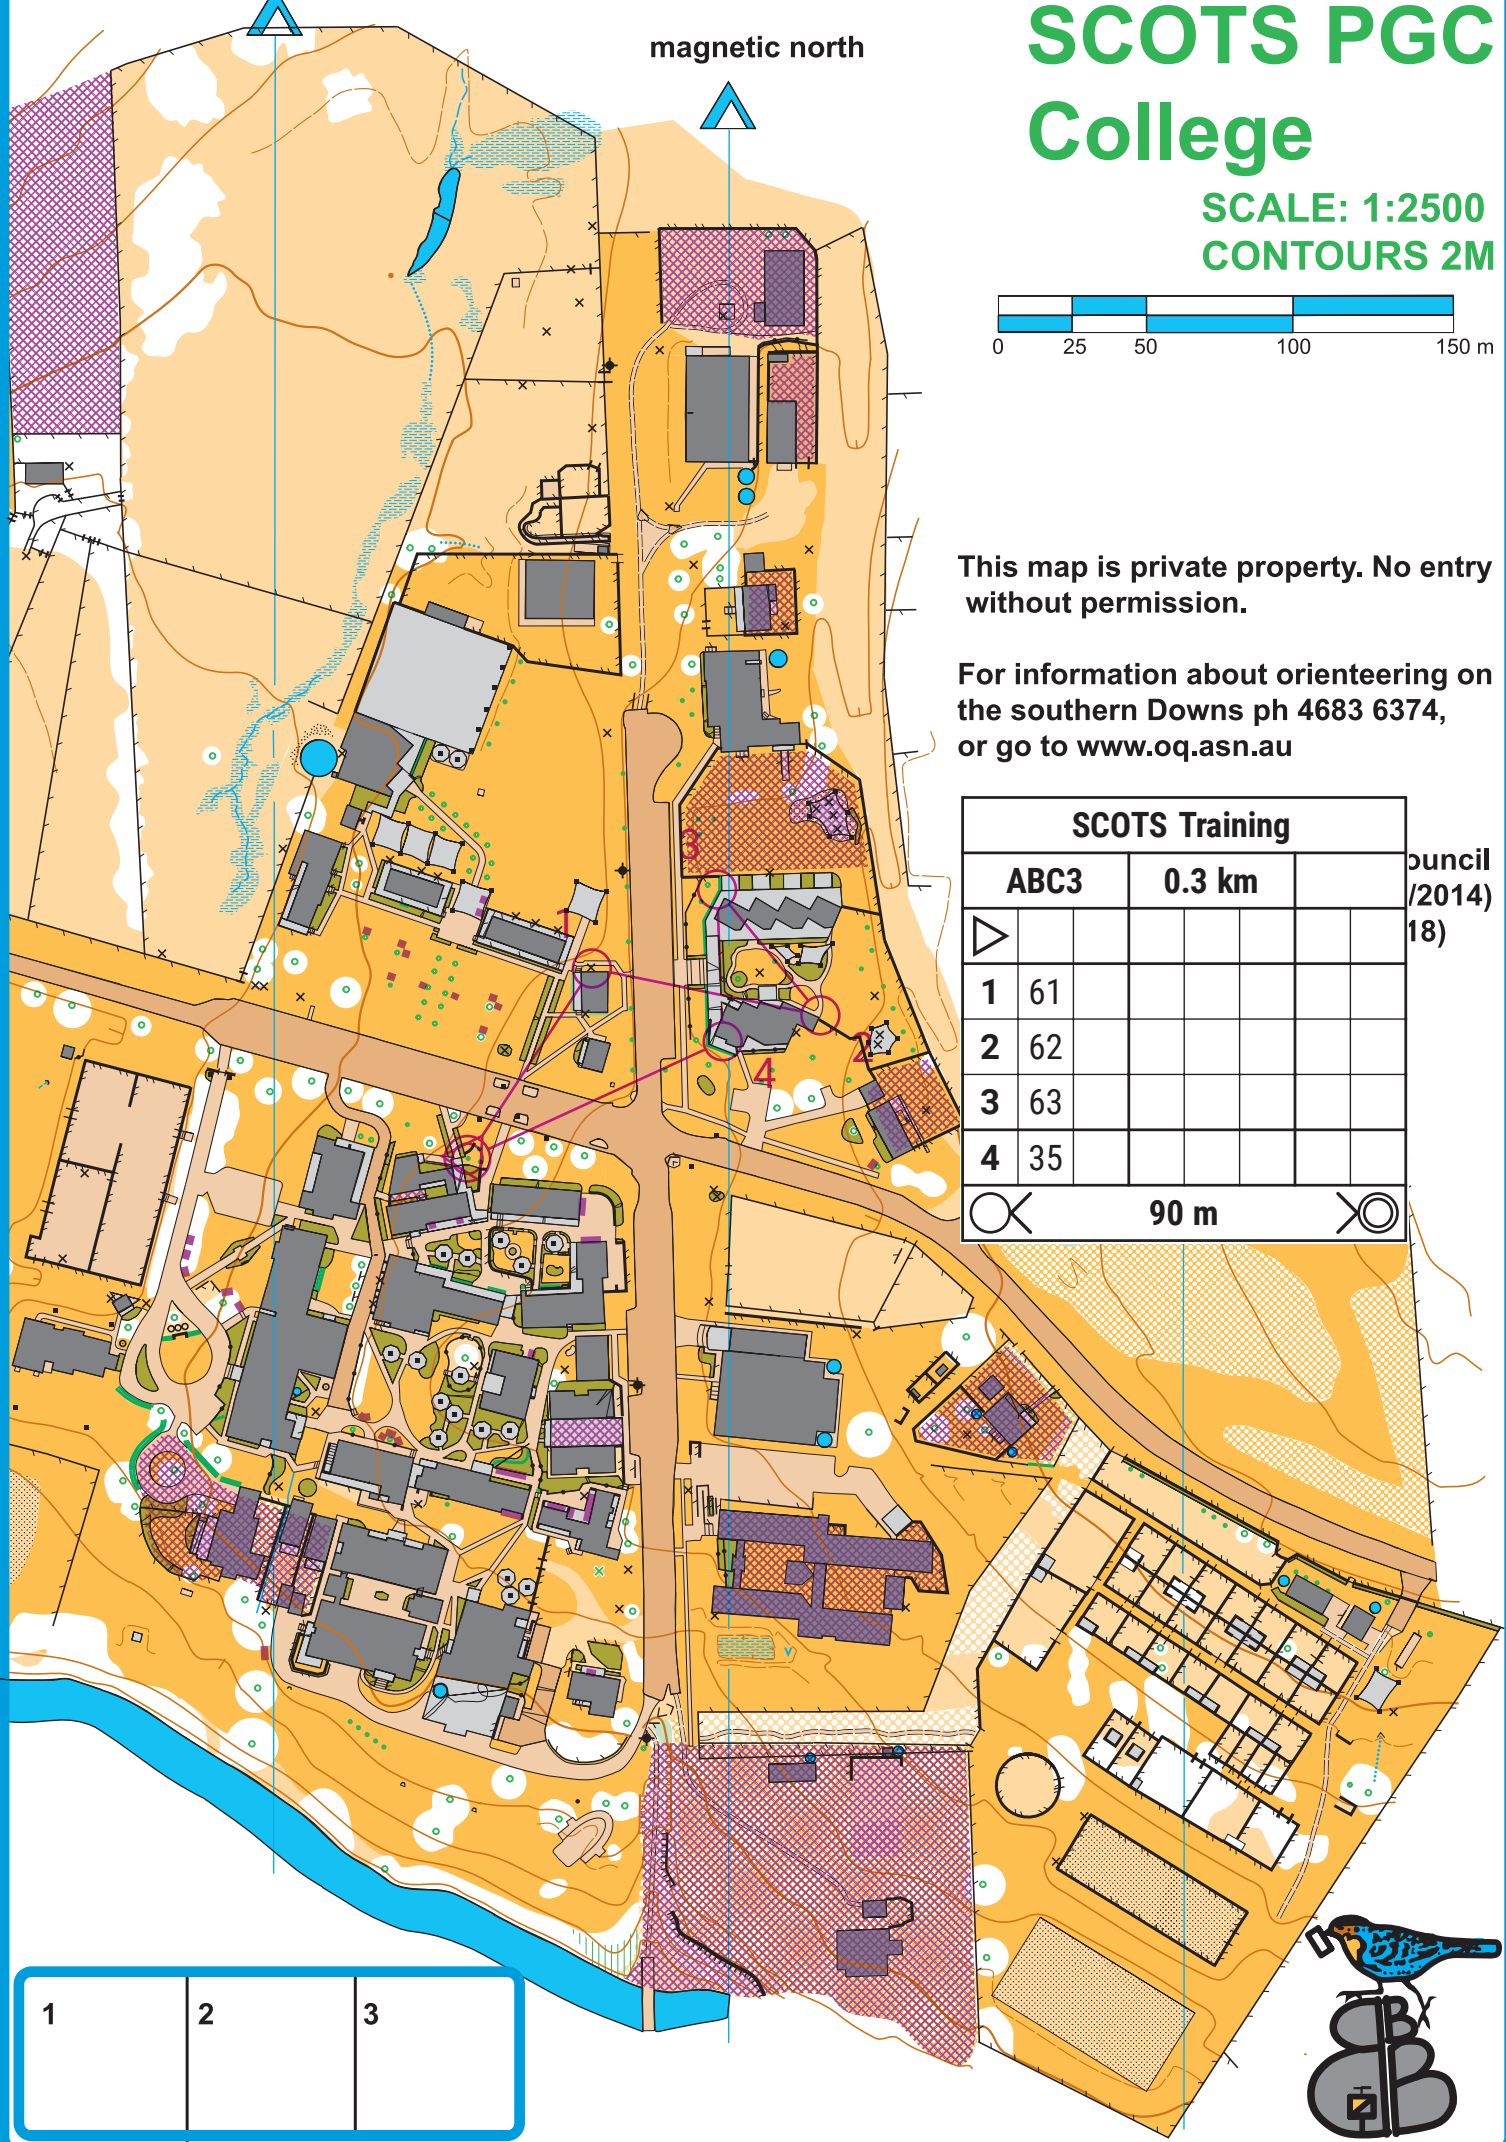

SCOTS PGC College

SCALE: 1:2500
CONTOURS 2M

This map is private property. No entry without permission.

For information about orienteering on the southern Downs ph 4683 6374, or go to www.oq.asn.au

Base
South
Bush
Revis
Symb

Base map: orthophoto from Southern Downs Regional Council
Bushart: Eric Andrews (2013/2014)
Revised: Stuart Watt (Jan 2018)
Symbols: ISSprom 2019

SCOTS Training

C	1.0 km	
Start:		
1 31		
2 32		
3 33		
4 34		
5 36		
6 38		
7 39		
8 40		
9 41		
10 44		
11 46		
12 47		
13 49		
14 50		
15 52		
16 53		

Base map: orthophoto from Southern Downs Regional Council
Bushart: Eric Andrews (2013/2014)
Revised: Stuart Watt (Jan 2018)
Symbols: ISSprom 2019

SCOTS Training				
	AB2	0.3 km		
▷				
1	57			
2	58			
3	59			
4	60			
○		90 m		⊗

SCOTS Training				
ABC3	0.3 km	Council (2014) (18)		
▷				
1	61			
2	62			
3	63			
4	35			
○		90 m		⊗

1	2	3
---	---	---