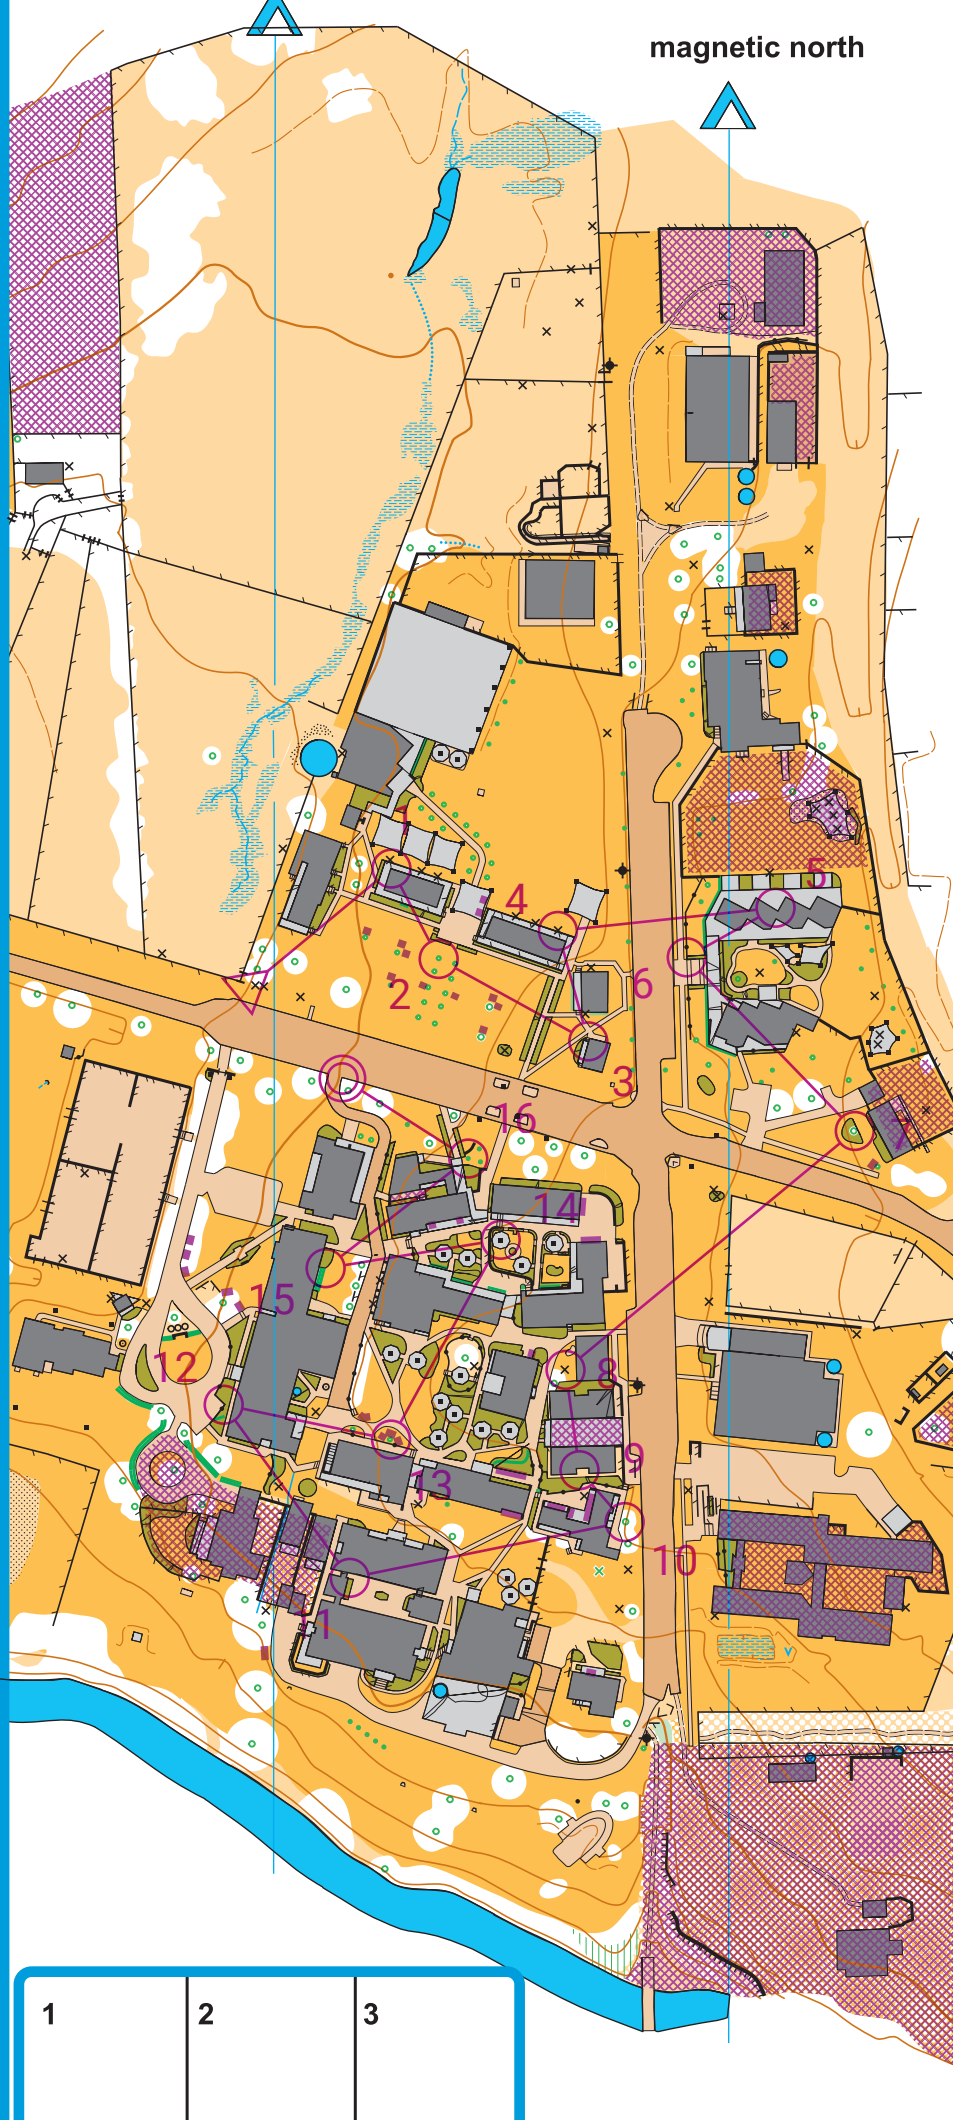

Base map: orthophoto from South
Bush
Revis
Symb

		SCOTS Training			
		B	1.1 km		
▷					
1	31				
2	32				
3	33				
4	34				
5	36				
6	38				
7	39				
8	40				
9	41				
10	44				
11	45				
12	46				
13	47				
14	48				
15	49				
16	50				
17	52				
18	53				

50 m

1	2	3
---	---	---

SCOTS PGC College

SCALE: 1:2500
CONTOURS 2M

This map is private property. No entry without permission.

For information about orienteering on the southern Downs ph 4683 6374, or go to www.oq.asn.au

Base map: orthophoto from Southern Downs Regional Council
Bushart: Eric Andrews (2013/2014)
Revised: Stuart Watt (Jan 2018)
Symbols: ISSprom 2019

SCOTS Training

C	1.0 km	
Start:		
1 31		
2 32		
3 33		
4 34		
5 36		
6 38		
7 39		
8 40		
9 41		
10 44		
11 46		
12 47		
13 49		
14 50		
15 52		
16 53		

50 m Navigate 50 m to finish

1	2	3
---	---	---

SCOTS PGC College

SCALE: 1:2500
CONTOURS 2M

magnetic north

This map is private property. No entry without permission.

SCOTS Training		
A-1	0.3 km	
▶		
1	64	
2	65	
3	66	
4	67	
5	68	
○	70 m	⊗