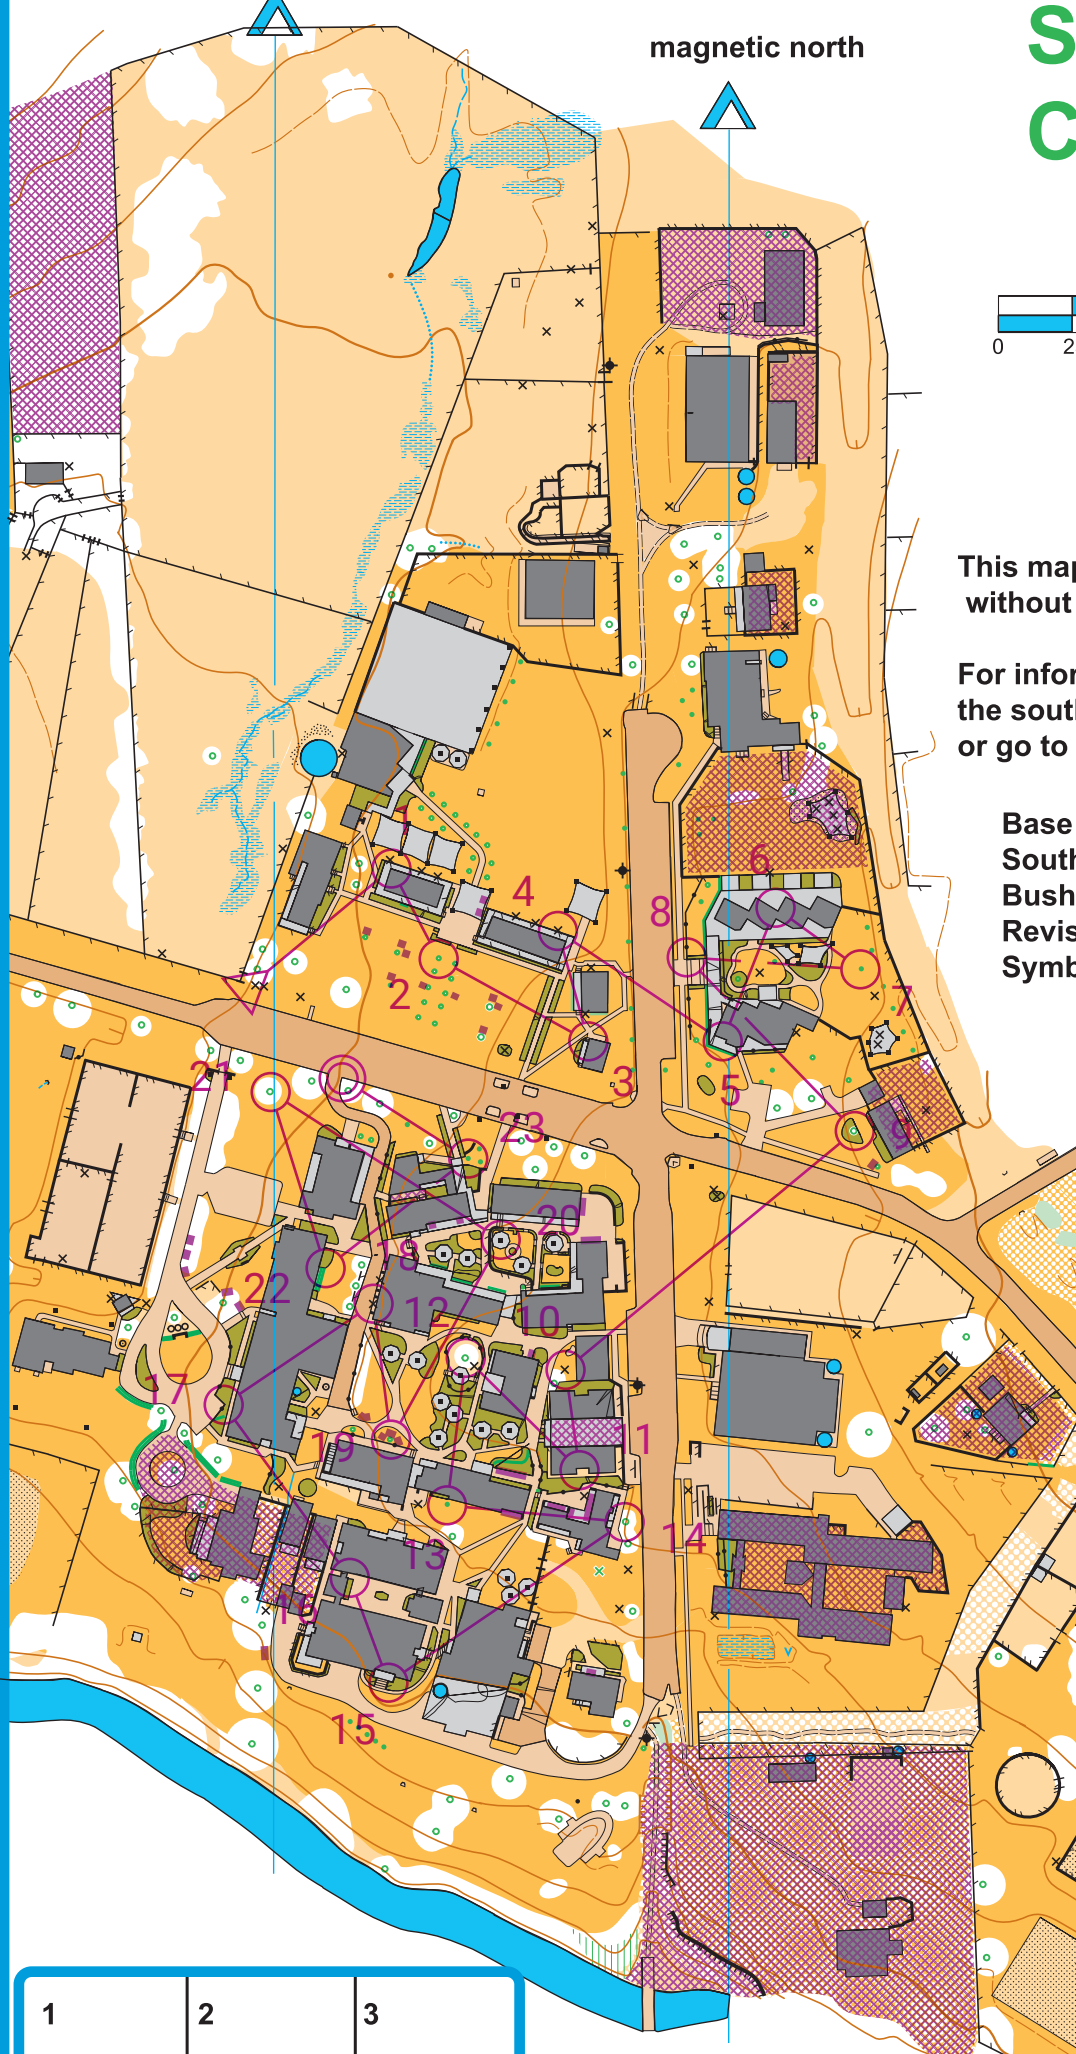

SCOTS PGC College

SCALE: 1:2500
CONTOURS 2M

This map is private property. No entry without permission.

For information about orienteering on the southern Downs ph 4683 6374, or go to www.oq.asn.au

Base
South
Bush
Revis
Symb

SCOTS Training

	A	1.4 km		
1	31			
2	32			
3	33			
4	34			
5	35			
6	36			
7	37			
8	38			
9	39			
10	40			
11	41			
12	42			
13	43			
14	44			
15	45			
16	46			
17	47			
18	48			
19	49			
20	50			
21	51			
22	52			
23	53			

1	2	3
---	---	---

SCOTS PGC College

SCALE: 1:2500
CONTOURS 2M

This map is private property. No entry without permission.

For information about orienteering on the southern Downs ph 4683 6374, or go to www.oq.asn.au

Base map: orthophoto from South
Bush
Revis
Symb

		SCOTS Training			
		B	1.1 km		
▷					
1	31				
2	32				
3	33				
4	34				
5	36				
6	38				
7	39				
8	40				
9	41				
10	44				
11	45				
12	46				
13	47				
14	48				
15	49				
16	50				
17	52				
18	53				