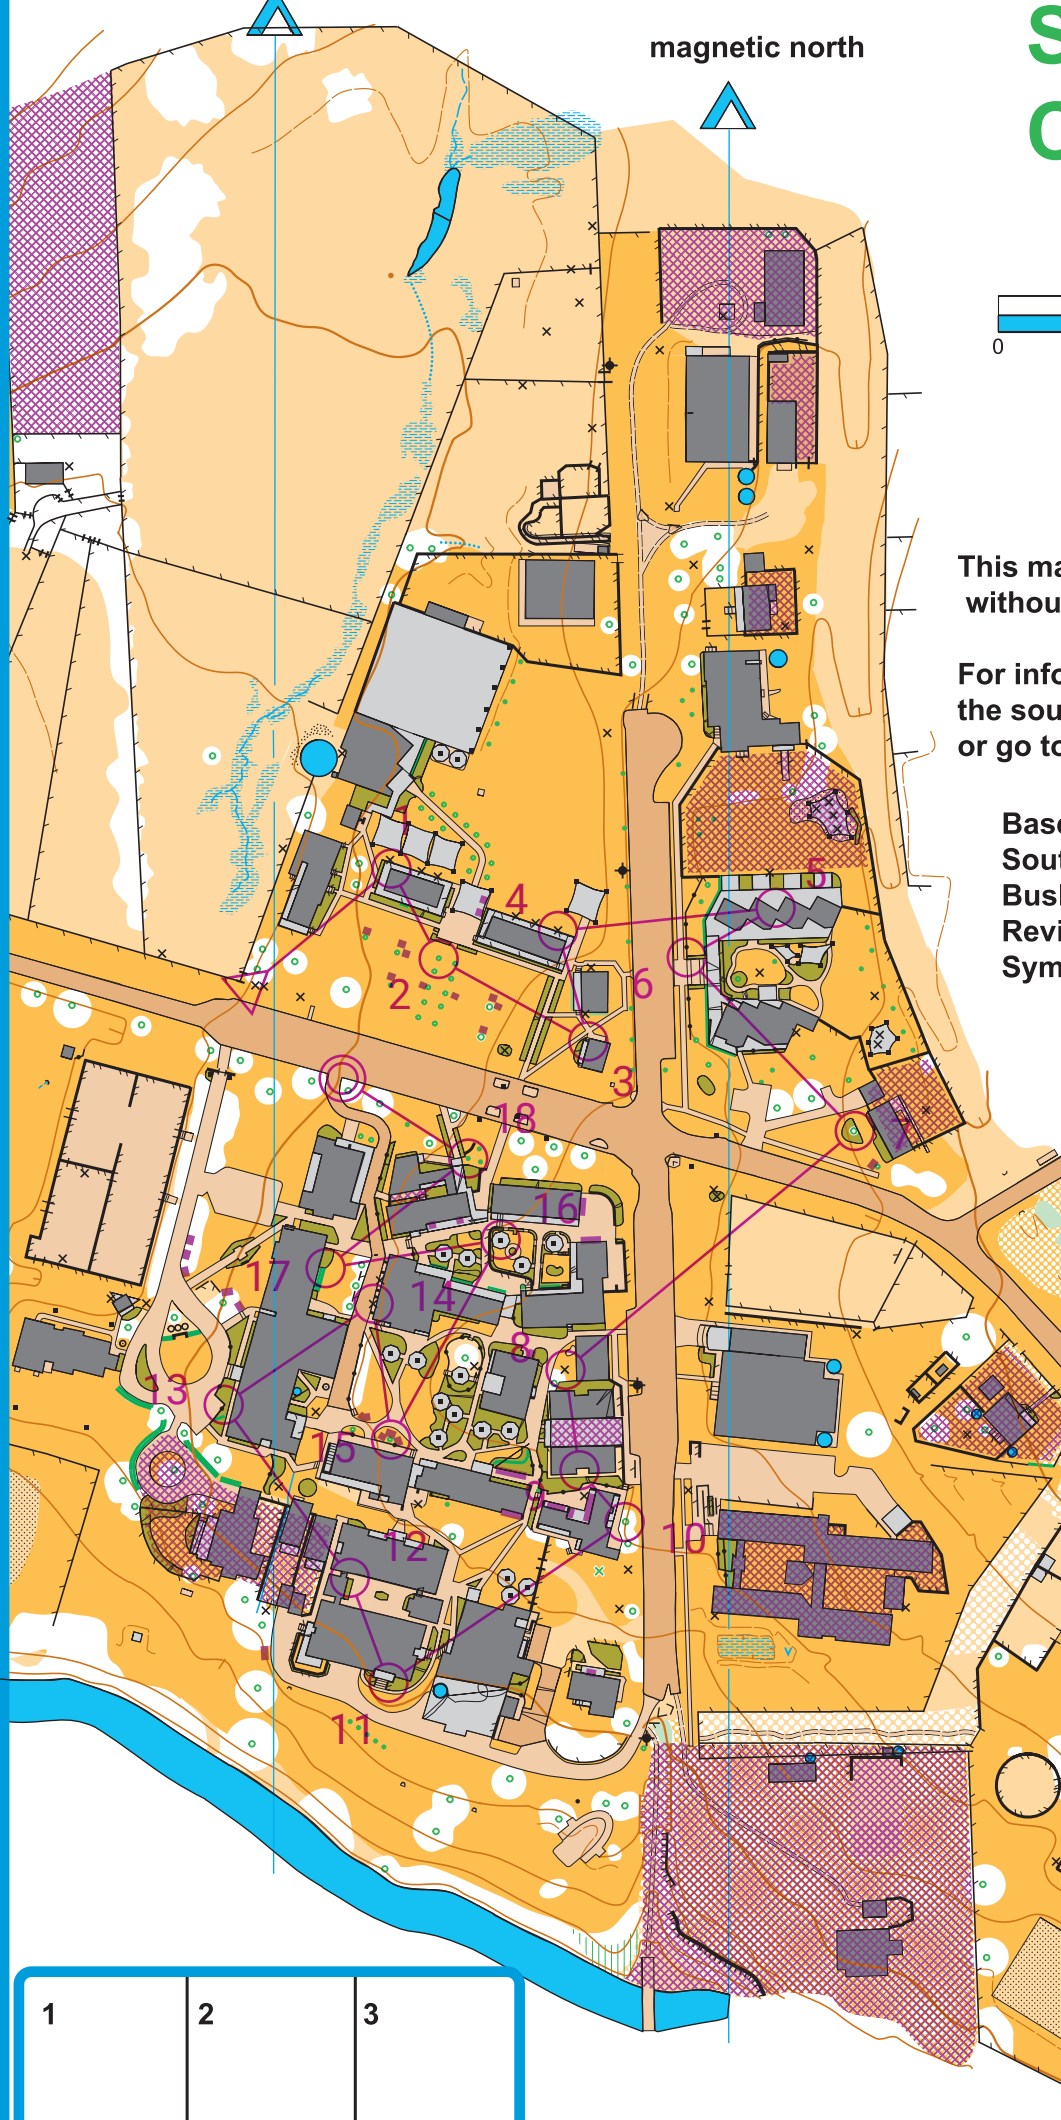

SCOTS PGC College

SCALE: 1:2500
CONTOURS 2M

This map is private property. No entry without permission.

For information about orienteering on the southern Downs ph 4683 6374, or go to www.oq.asn.au

Base map: orthophoto from South
Bush
Revis
Symb

		SCOTS Training			
		B	1.1 km		
▷					
1	31				
2	32				
3	33				
4	34				
5	36				
6	38				
7	39				
8	40				
9	41				
10	44				
11	45				
12	46				
13	47				
14	48				
15	49				
16	50				
17	52				
18	53				

50 m

1	2	3