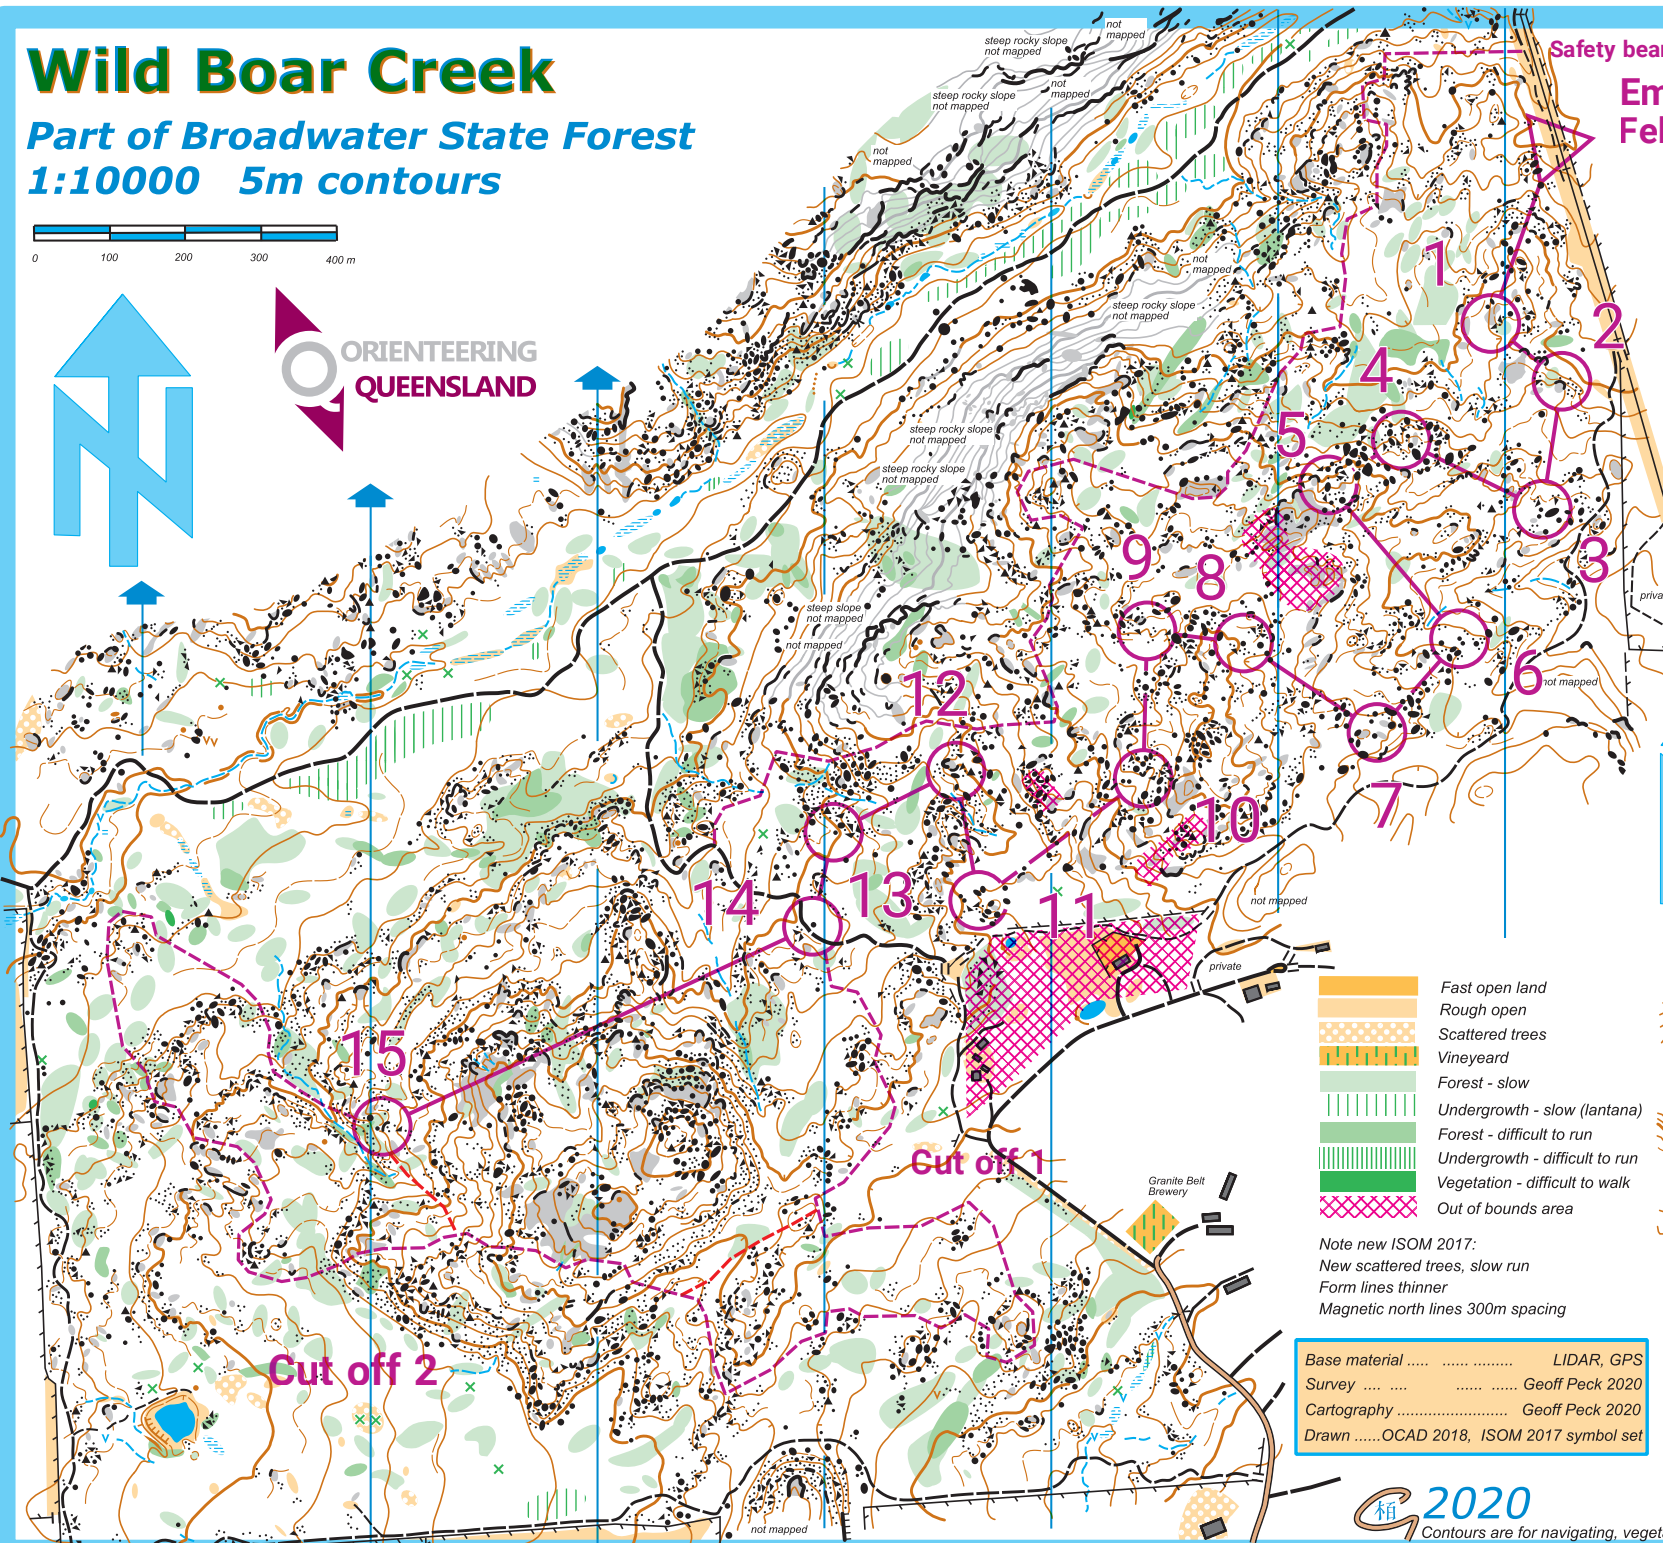

# Wild Boar Creek

Part of Broadwater State Forest  
1:10000 5m contours

Safety bearing: NORTH until the track, then EAST along track

Emergency Contact:  
Felicity Crosato: 0427 523 541

Full course: 8.5kmm  
Control pick + follow the line: 4.7km  
Full course with cut off 1 and 2: 6.1km

- Fast open land
- Rough open
- Scattered trees
- Vineyard
- Forest - slow
- Undergrowth - slow (lantana)
- Forest - difficult to run
- Undergrowth - difficult to run
- Vegetation - difficult to walk
- Out of bounds area