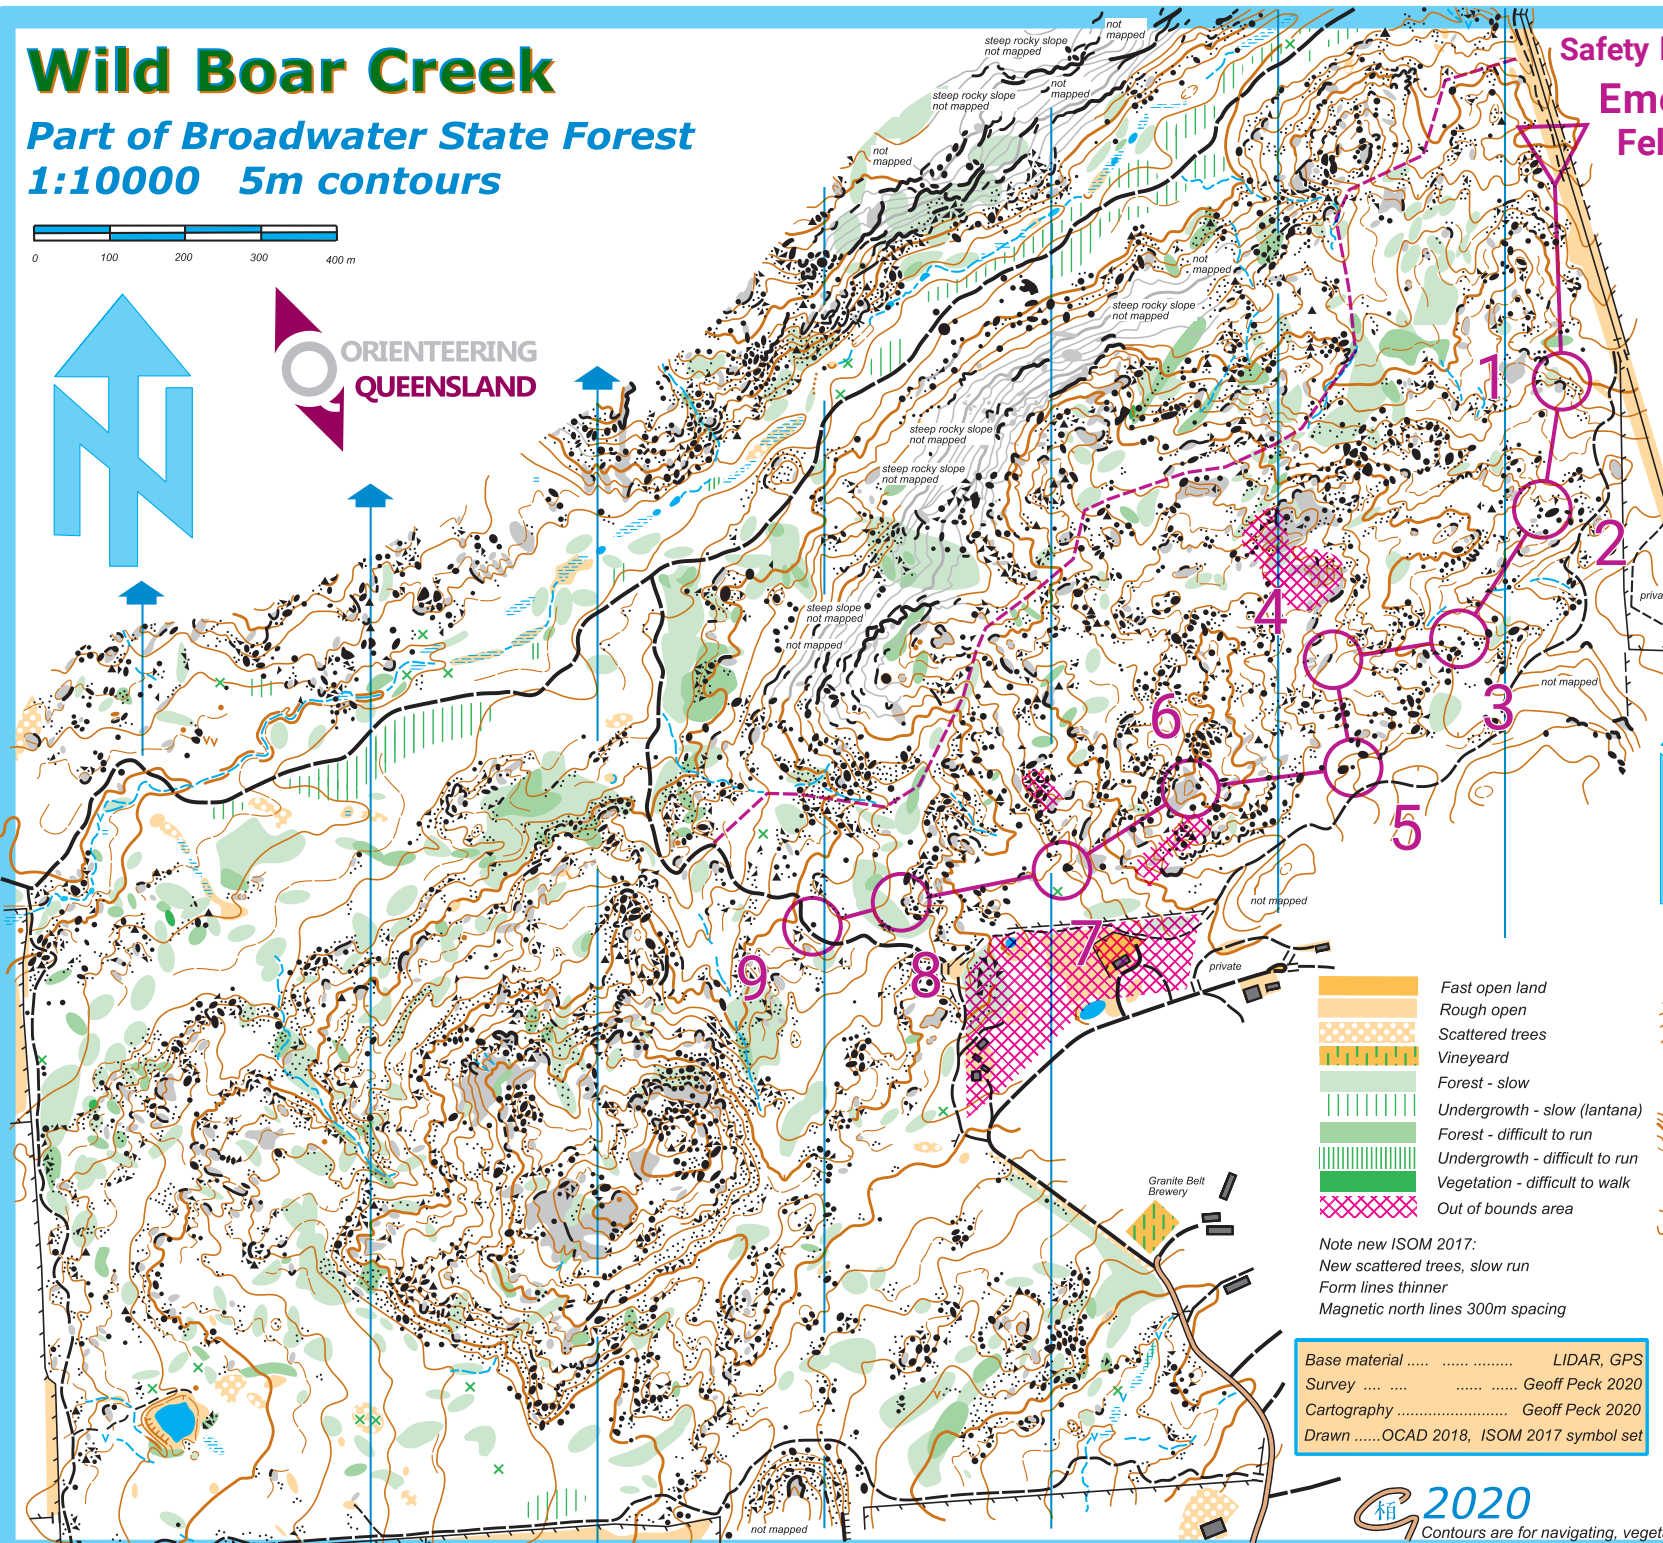

# Wild Boar Creek

Part of Broadwater State Forest

1:10000 5m contours

Safety bearing: NORTH to track, then EAST

Emergency Contact:

Felicity Crosato: 0427 523 541

Wild Boar					
Moderate		3.7 km			
▷					
1	32	≡		└	
2	33	↖	▲		○
3	35	↖	▲		○
4	46	≡			└
5	47	→	▲		○
6	49	○	☀		⊙
7	48	▲			○
8	50	≡			└
9	43	▲			○

- Fast open land
- Rough open
- Scattered trees
- Vineyard
- Forest - slow
- Undergrowth - slow (lantana)
- Forest - difficult to run
- Undergrowth - difficult to run
- Vegetation - difficult to walk
- Out of bounds area

# Wild Boar Creek

Part of Broadwater State Forest  
1:10000 5m contours

Safety bearing: NORTH until the track, then EAST along track

Emergency Contact:  
Felicity Crosato: 0427 523 541

Full course: 8.5kmm  
Control pick + follow the line: 4.7km  
Full course with cut off 1 and 2: 6.1km

Wild Boar				
Hard	Long/ Short	8.5 km		
1	31			
2	32			
3	33			
4	34			
5	37			
6	35			
7	36			
8	38			
9	45			
10	39			
11	40			
12	41			
13	42			
14	43			
15	44			

2020