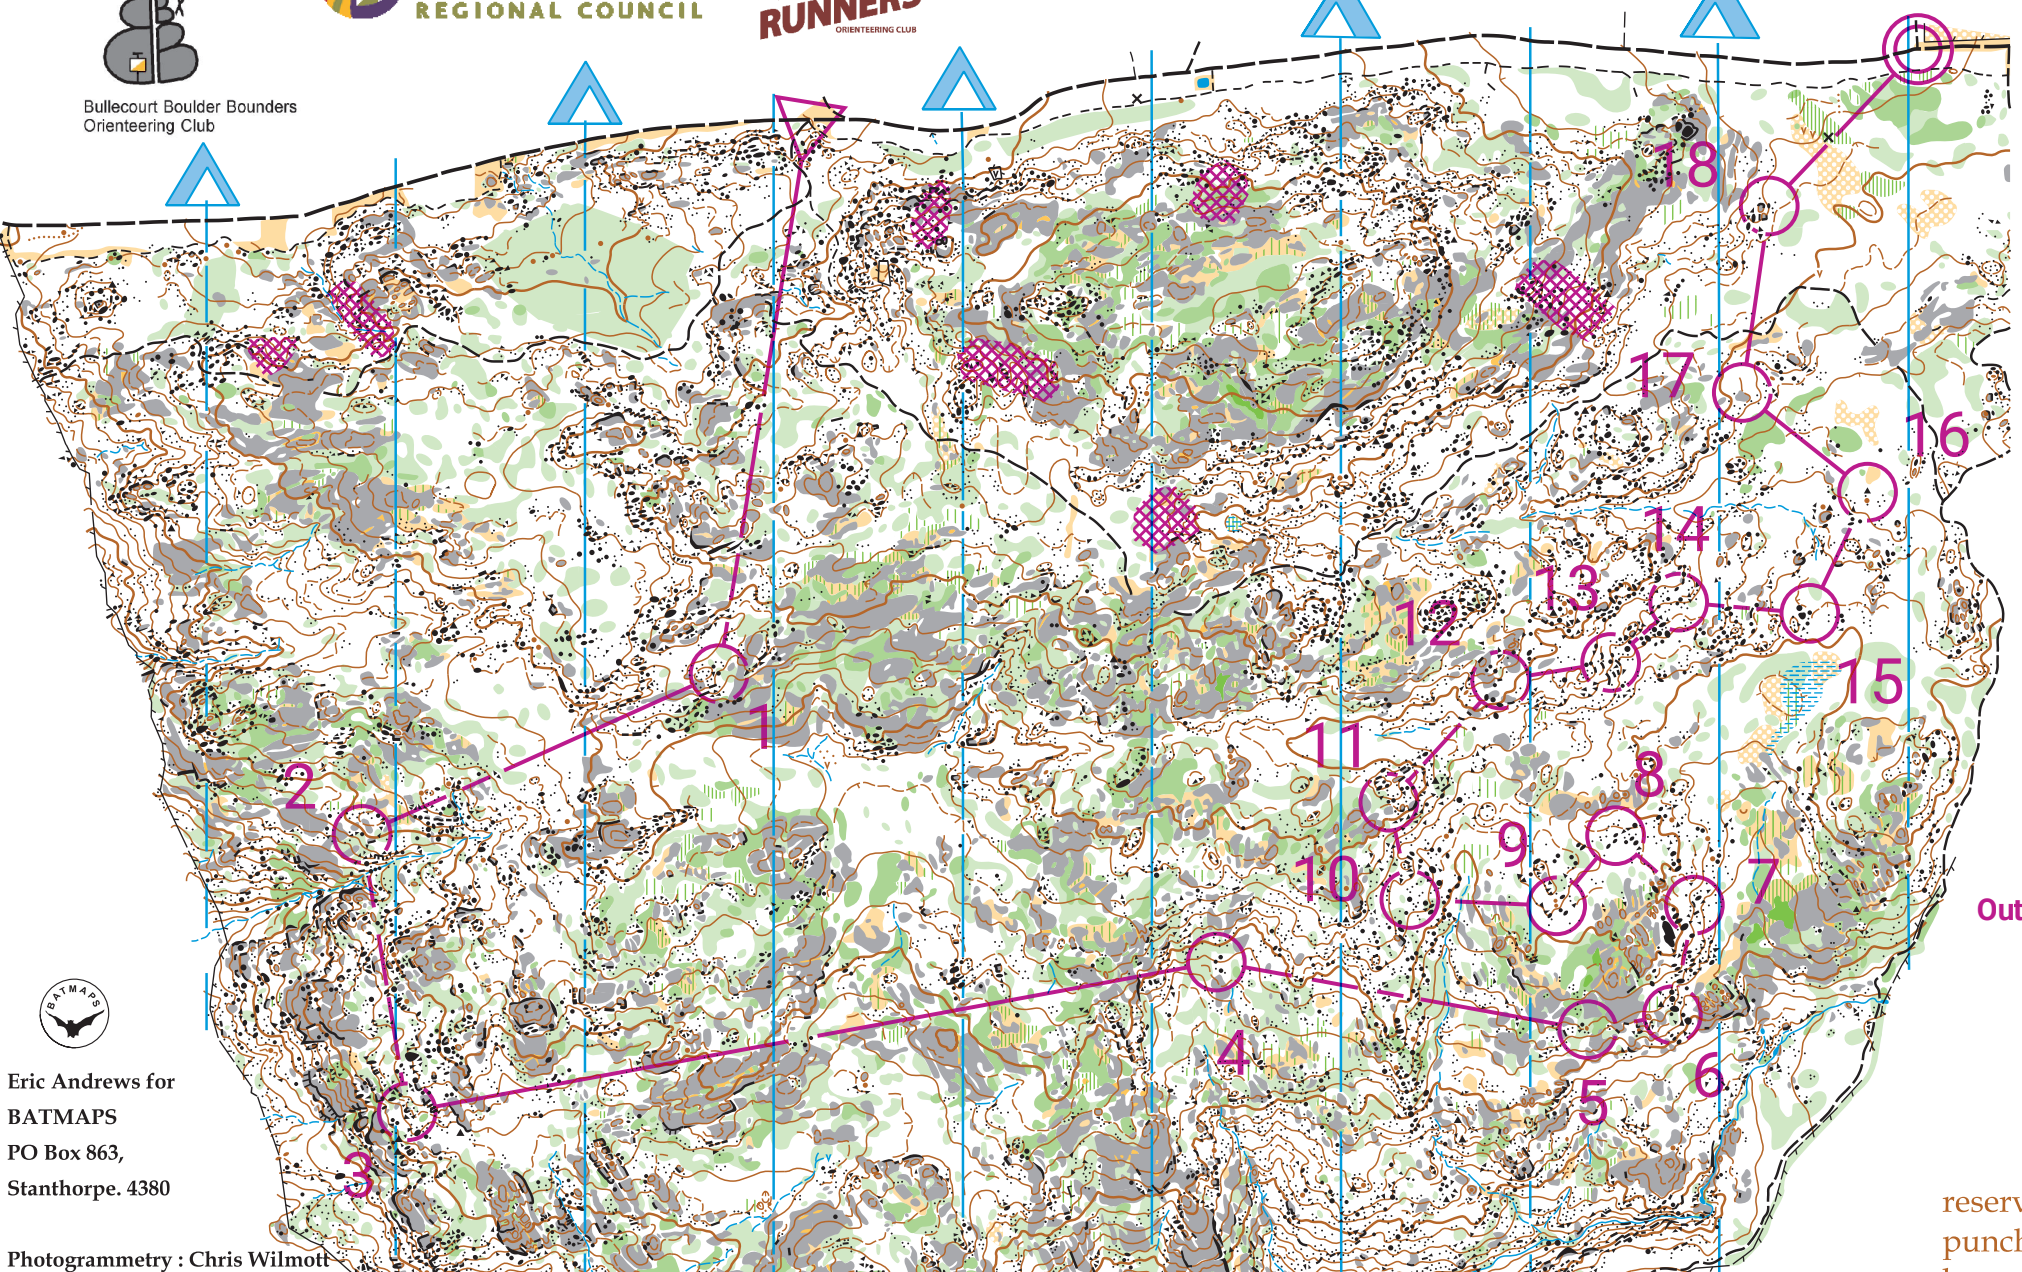

THE CASCADES - NORTH

Scale 1:10000 Contours 5m

Safety bearing: North to the large track, then east to the finish

Bullecourt Boulder Bounders
Orienteering Club

Out of bounds

1
2
3

reserve
punch
boxes

Eric Andrews for
BATMAPS
PO Box 863,
Stanthorpe. 4380

Photogrammetry : Chris Wilmott
Bushart : Eric Andrews

Emergency contacts: Felicity Crosato 0427 523 541, Stephen Craig 0447 166 281