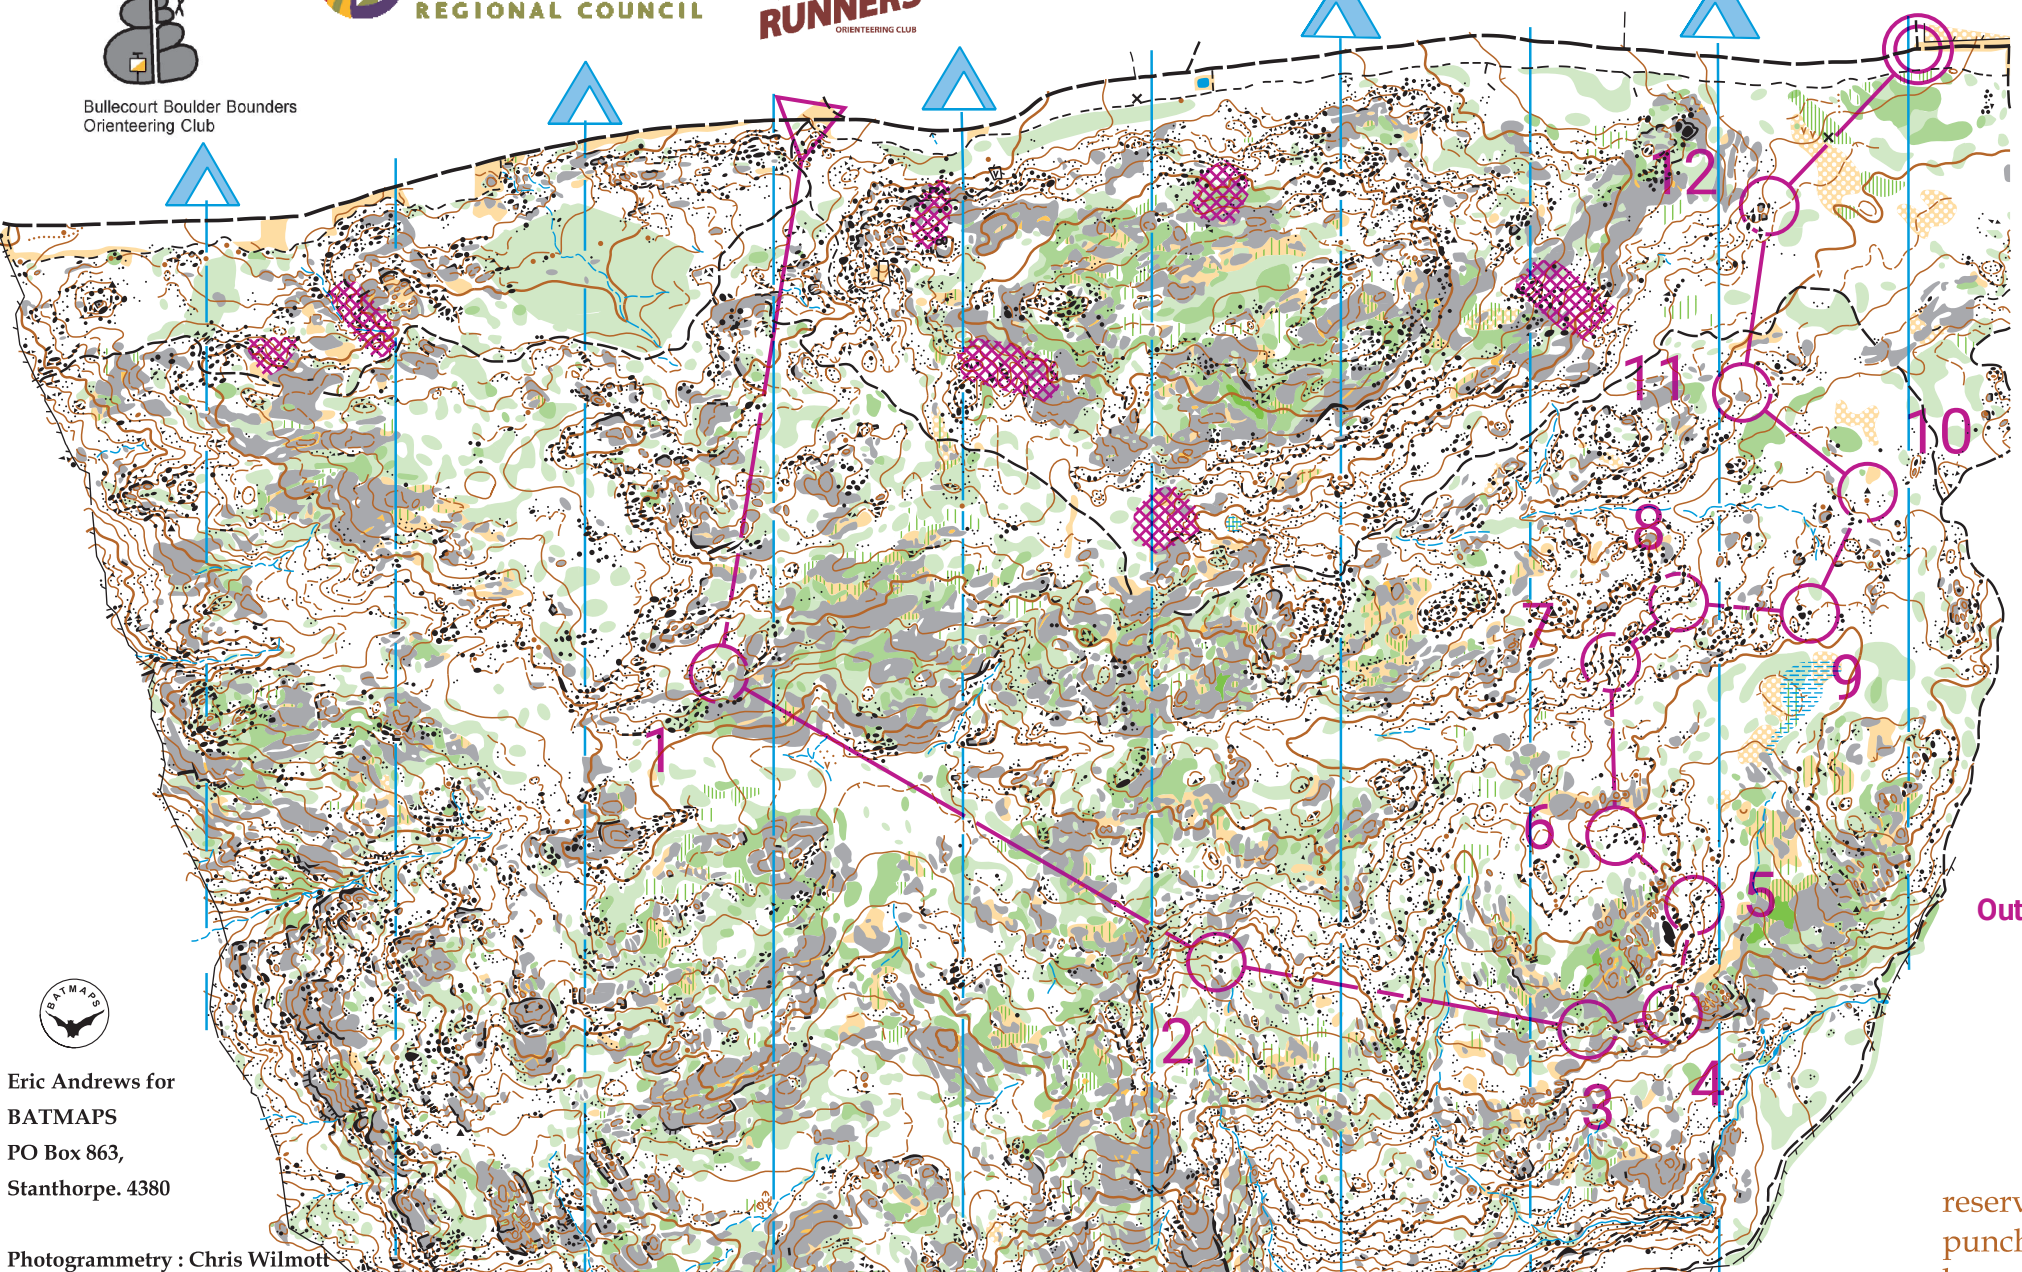

THE CASCADES - NORTH

Scale 1:10000 Contours 5m

Safety bearing: North to the large track, then east to the finish

Bullecourt Boulder Bounders
Orienteering Club

0 1 2 3 4 5

metres x 100

Out of bounds

| |
|---|
| 1 |
| 2 |
| 3 |

reserve
punch
boxes

Eric Andrews for
BATMAPS
PO Box 863,
Stanthorpe. 4380

Photogrammetry : Chris Wilmott
Bushart : Eric Andrews

Emergency contacts: Felicity Crosato 0427 523 541, Stephen Craig 0447 166 281