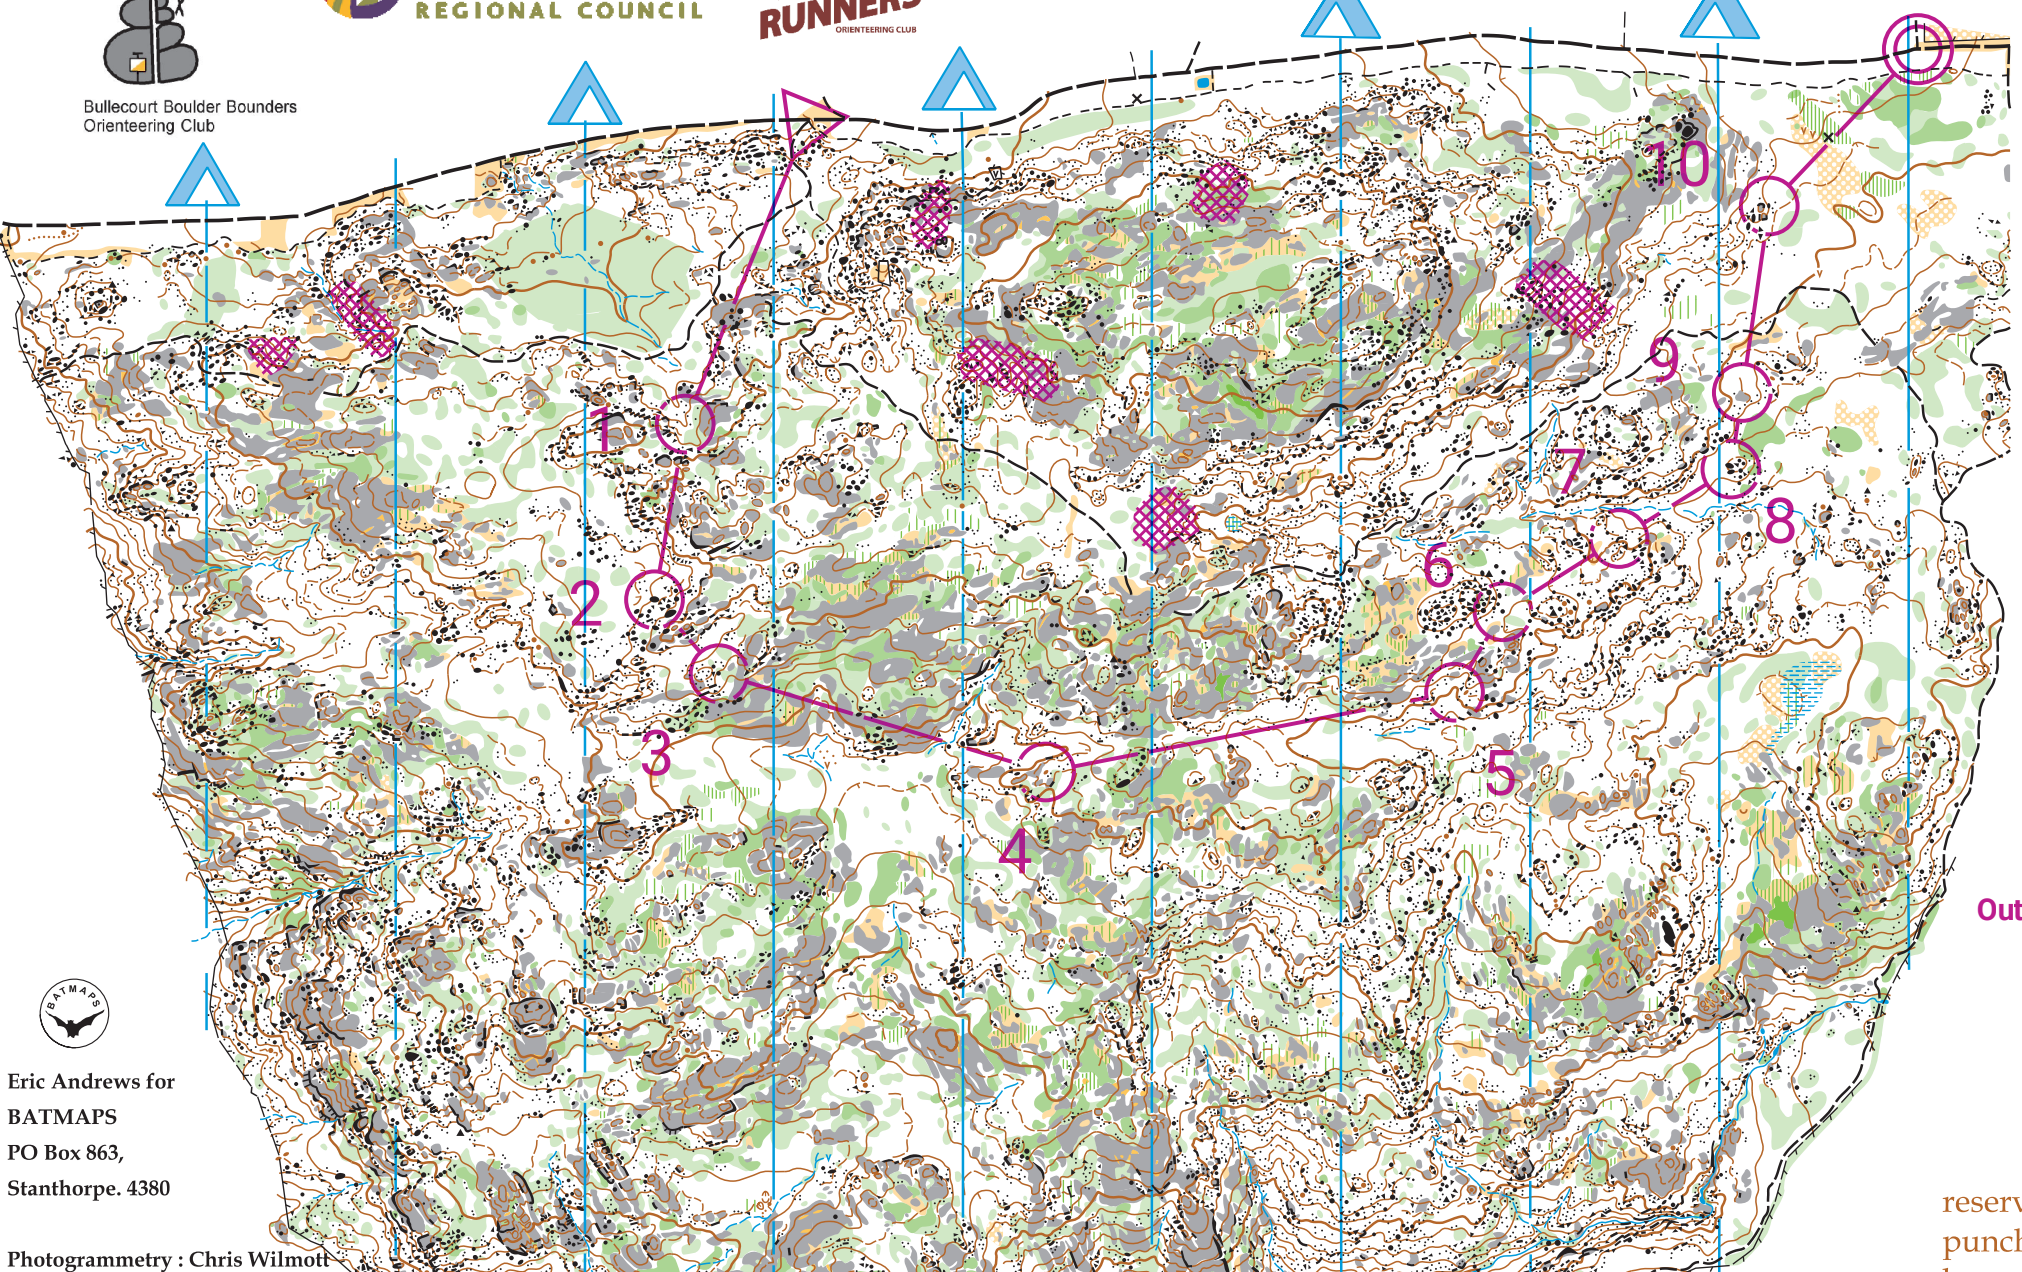

THE CASCADES - NORTH

Scale 1:10000 Contours 5m

Safety bearing: North to the large track, then east to the finish

Bullecourt Boulder Bounders
Orienteering Club

0 1 2 3 4 5

metres x 100

Out of bounds

| |
|---|
| 1 |
| 2 |
| 3 |