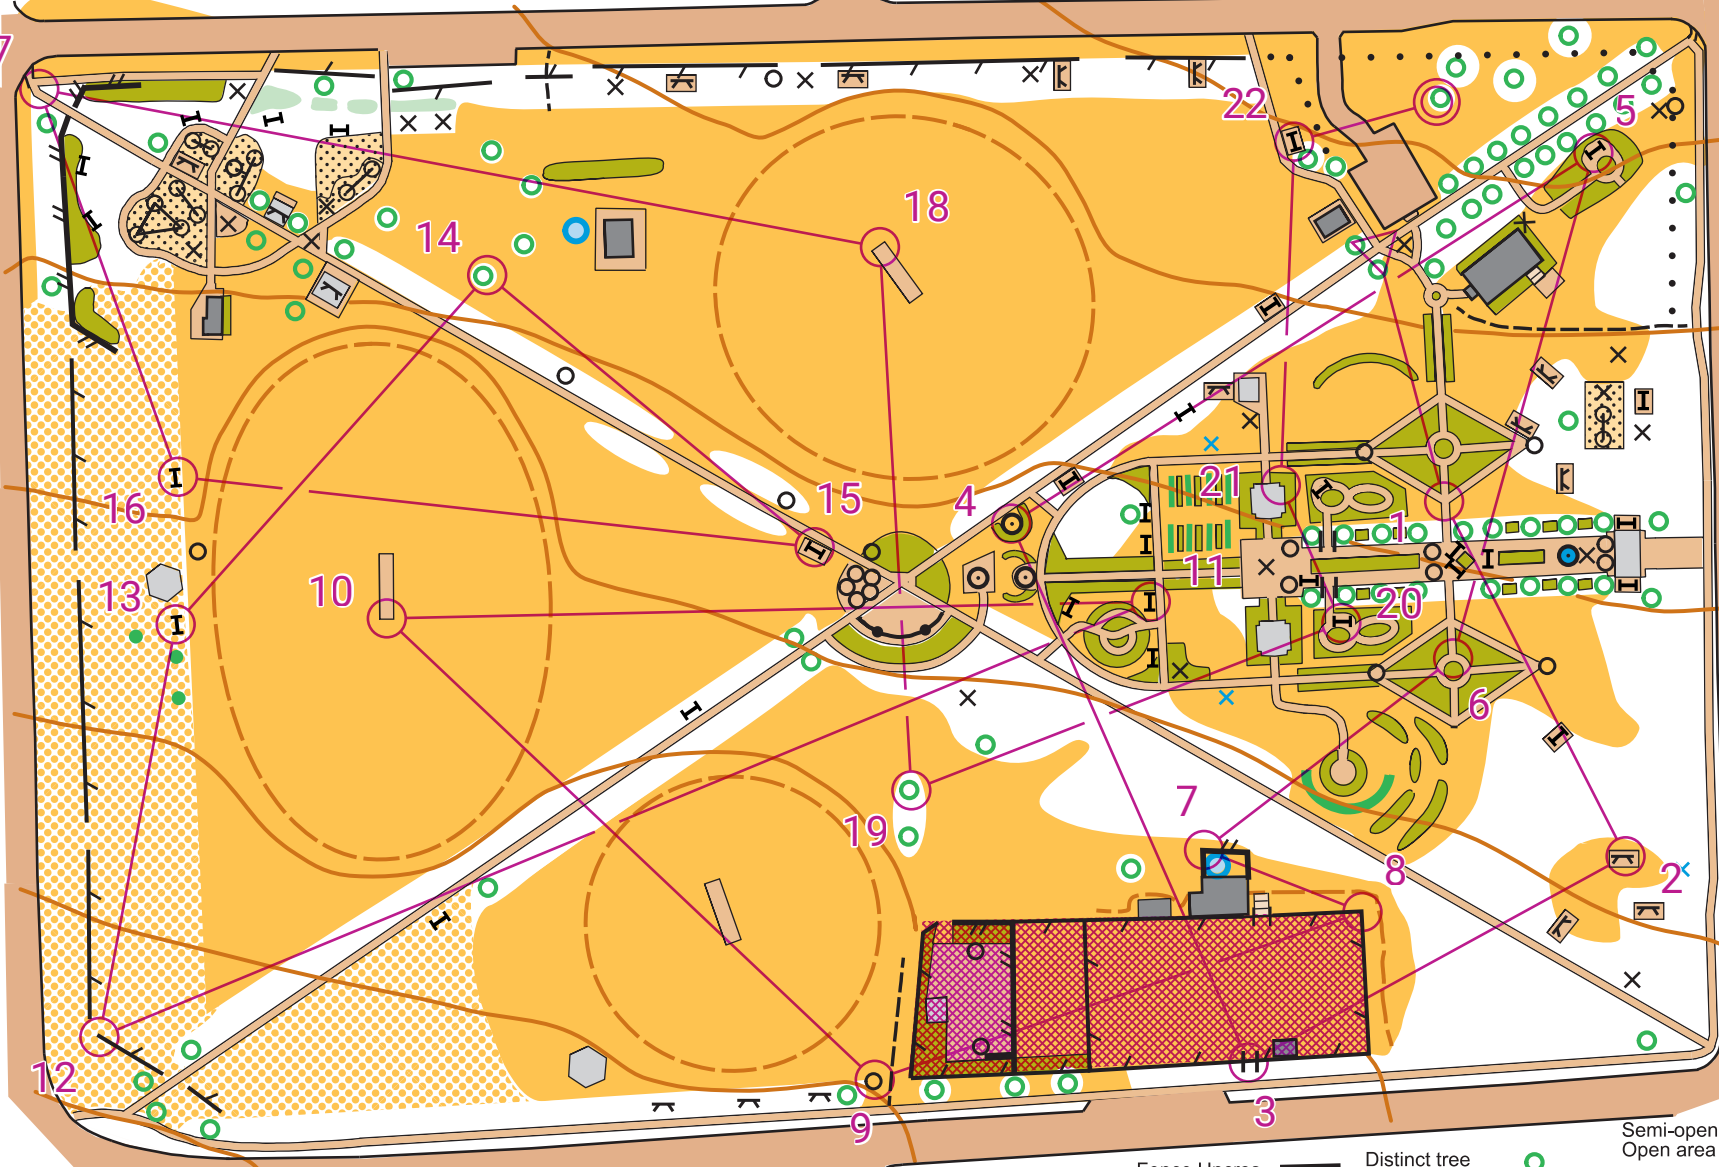

# The Rose Gardens

Scale 1:2000 Contours 2m

## Rose Gardens Training - Maprun

Rose Gardens Training - Map Run		3,0 km	
1	31	/	X
2	53	X	
3	54		
4	55	⊙	
5	33	X	
6	32	/	Y
7	34	↖	<
8	35	↖	< T
9	36	○	
10	37		
11	38	X	
12	40	↖	↖
13	41	X	
14	42	↑	
15	43	X	
16	44	X	
17	45	/	Y
18	48	↖	↖
19	49	↑	
20	50	X	
21	51		T
22	52	X	

### LEGEND

- Countours
- Cairn
- Pole
- Man Made Object
- Seat/Table
- Play Equipment
- Buildings
- Undercover area
- Stairs
- Fence / gate
- Fence Uncross
- Stone Wall
- Tap
- Water tank
- Fountain
- Distinct tree
- Small tree/bush
- Hedge
- Track
- Concrete Path
- Pole fence
- Semi-open area
- Open area
- Sandpit
- Treed area
- Garden Uncrossable
- Bitumen road