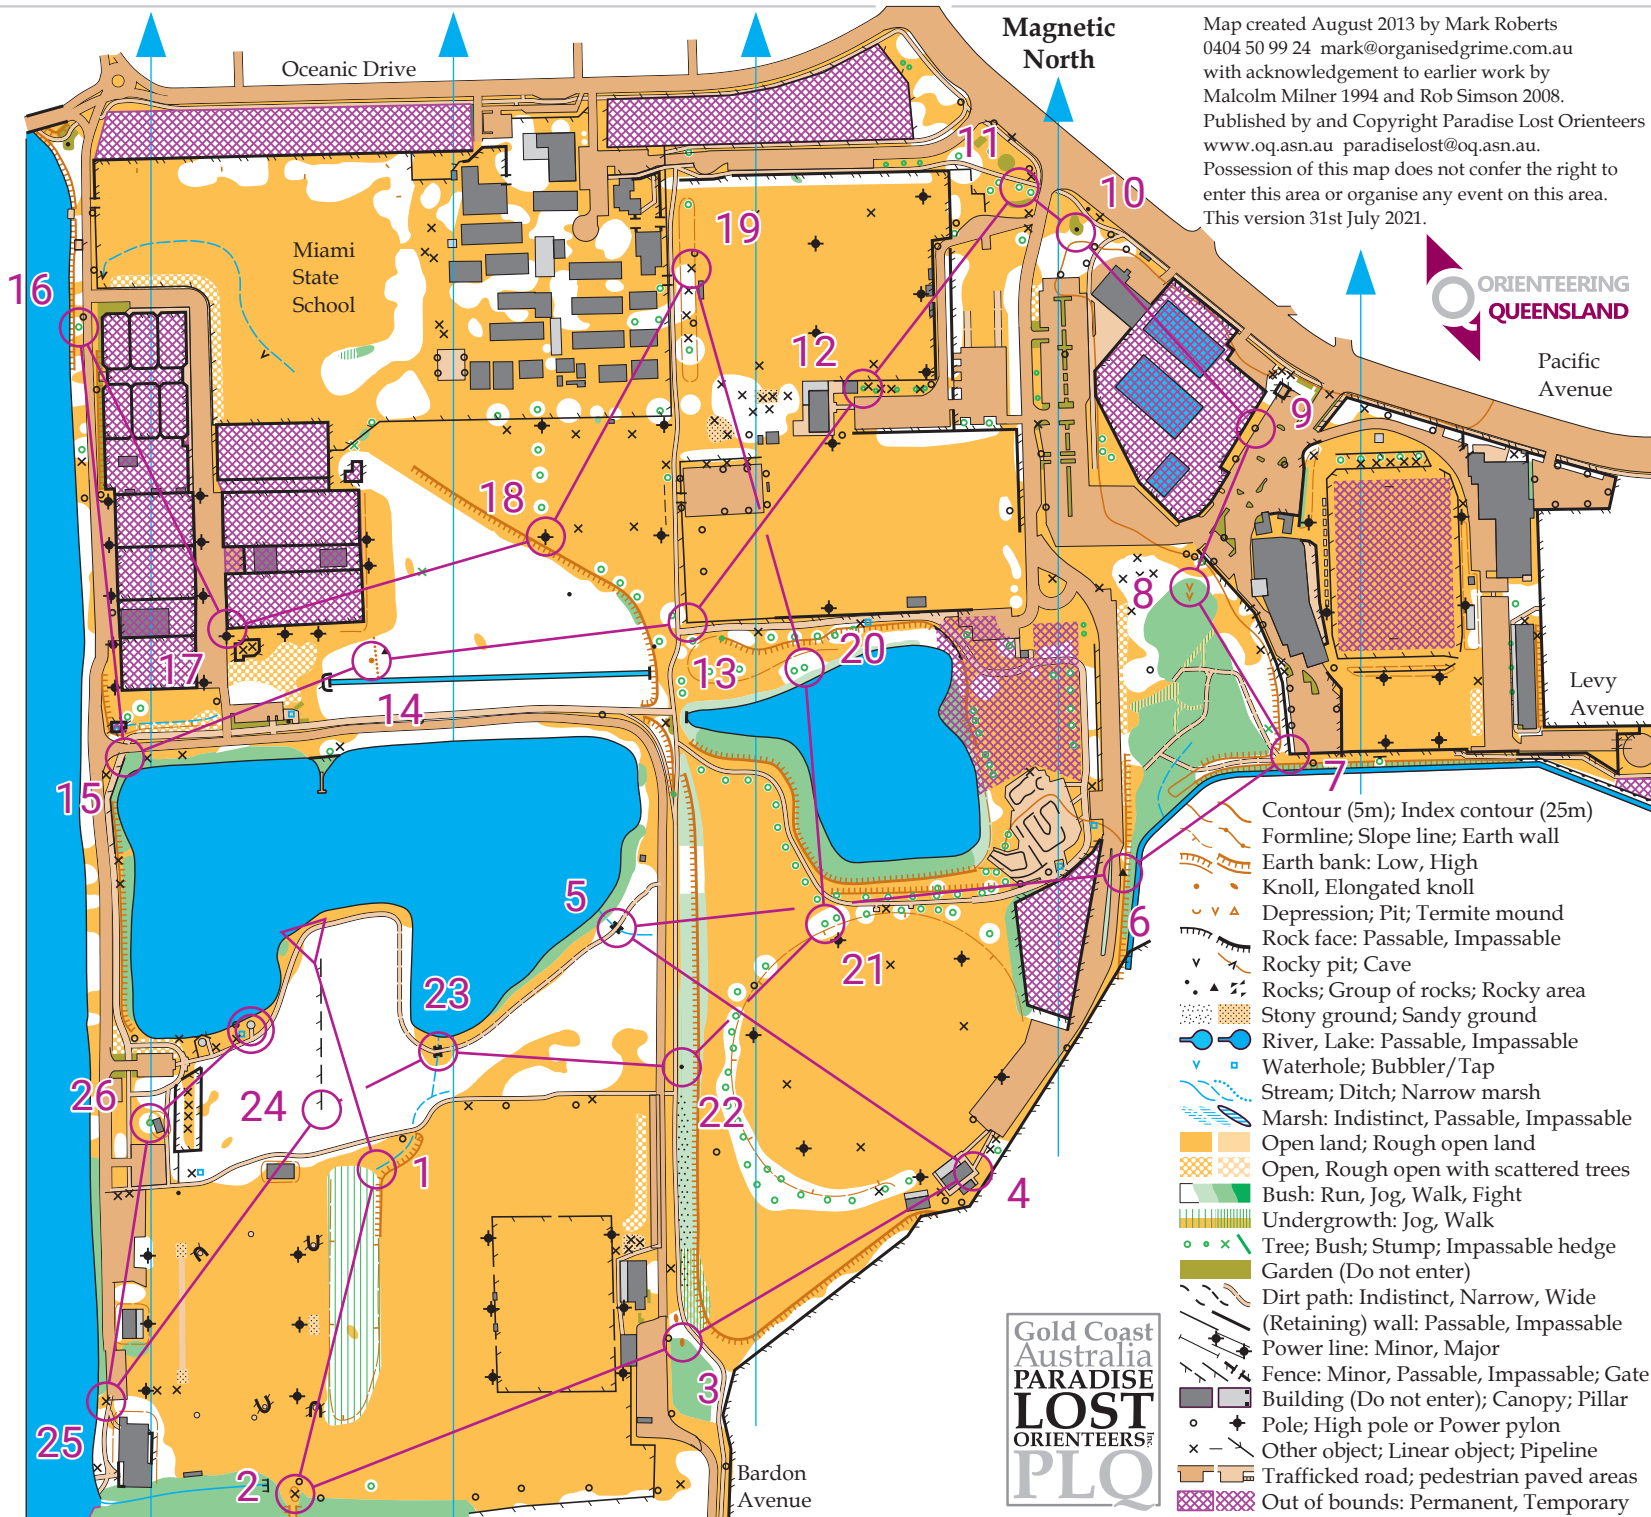

Pizzey Park

Orienteering map, Miami 4220, Gold Coast
Brisway 789 G18 UBD GC 49 K15 -28.0647,153.4221

Scale 1:5,000 (1cm = 50m)

Pizzey Park			
Long	5.1 km		
1 32			✓
2 33			
3 34			
4 35			>
5 B			
6 36			
7 37			L
8 38			
9 39			
10 40			
11 41			
12 42			
13 D			L
14 45			
15 J			T
16 54			
17 H			L
18 44			
19 43			
20 46			
21 47			
22 48			
23 A			
24 31			I
25 49			
26 50			

Map created August 2013 by Mark Roberts
0404 50 99 24 mark@organisedgrime.com.au
with acknowledgement to earlier work by
Malcolm Milner 1994 and Rob Simson 2008.
Published by and Copyright Paradise Lost Orienteers
www.oq.asn.au paradiselost@oq.asn.au.
Possession of this map does not confer the right to
enter this area or organise any event on this area.
This version 31st July 2021.