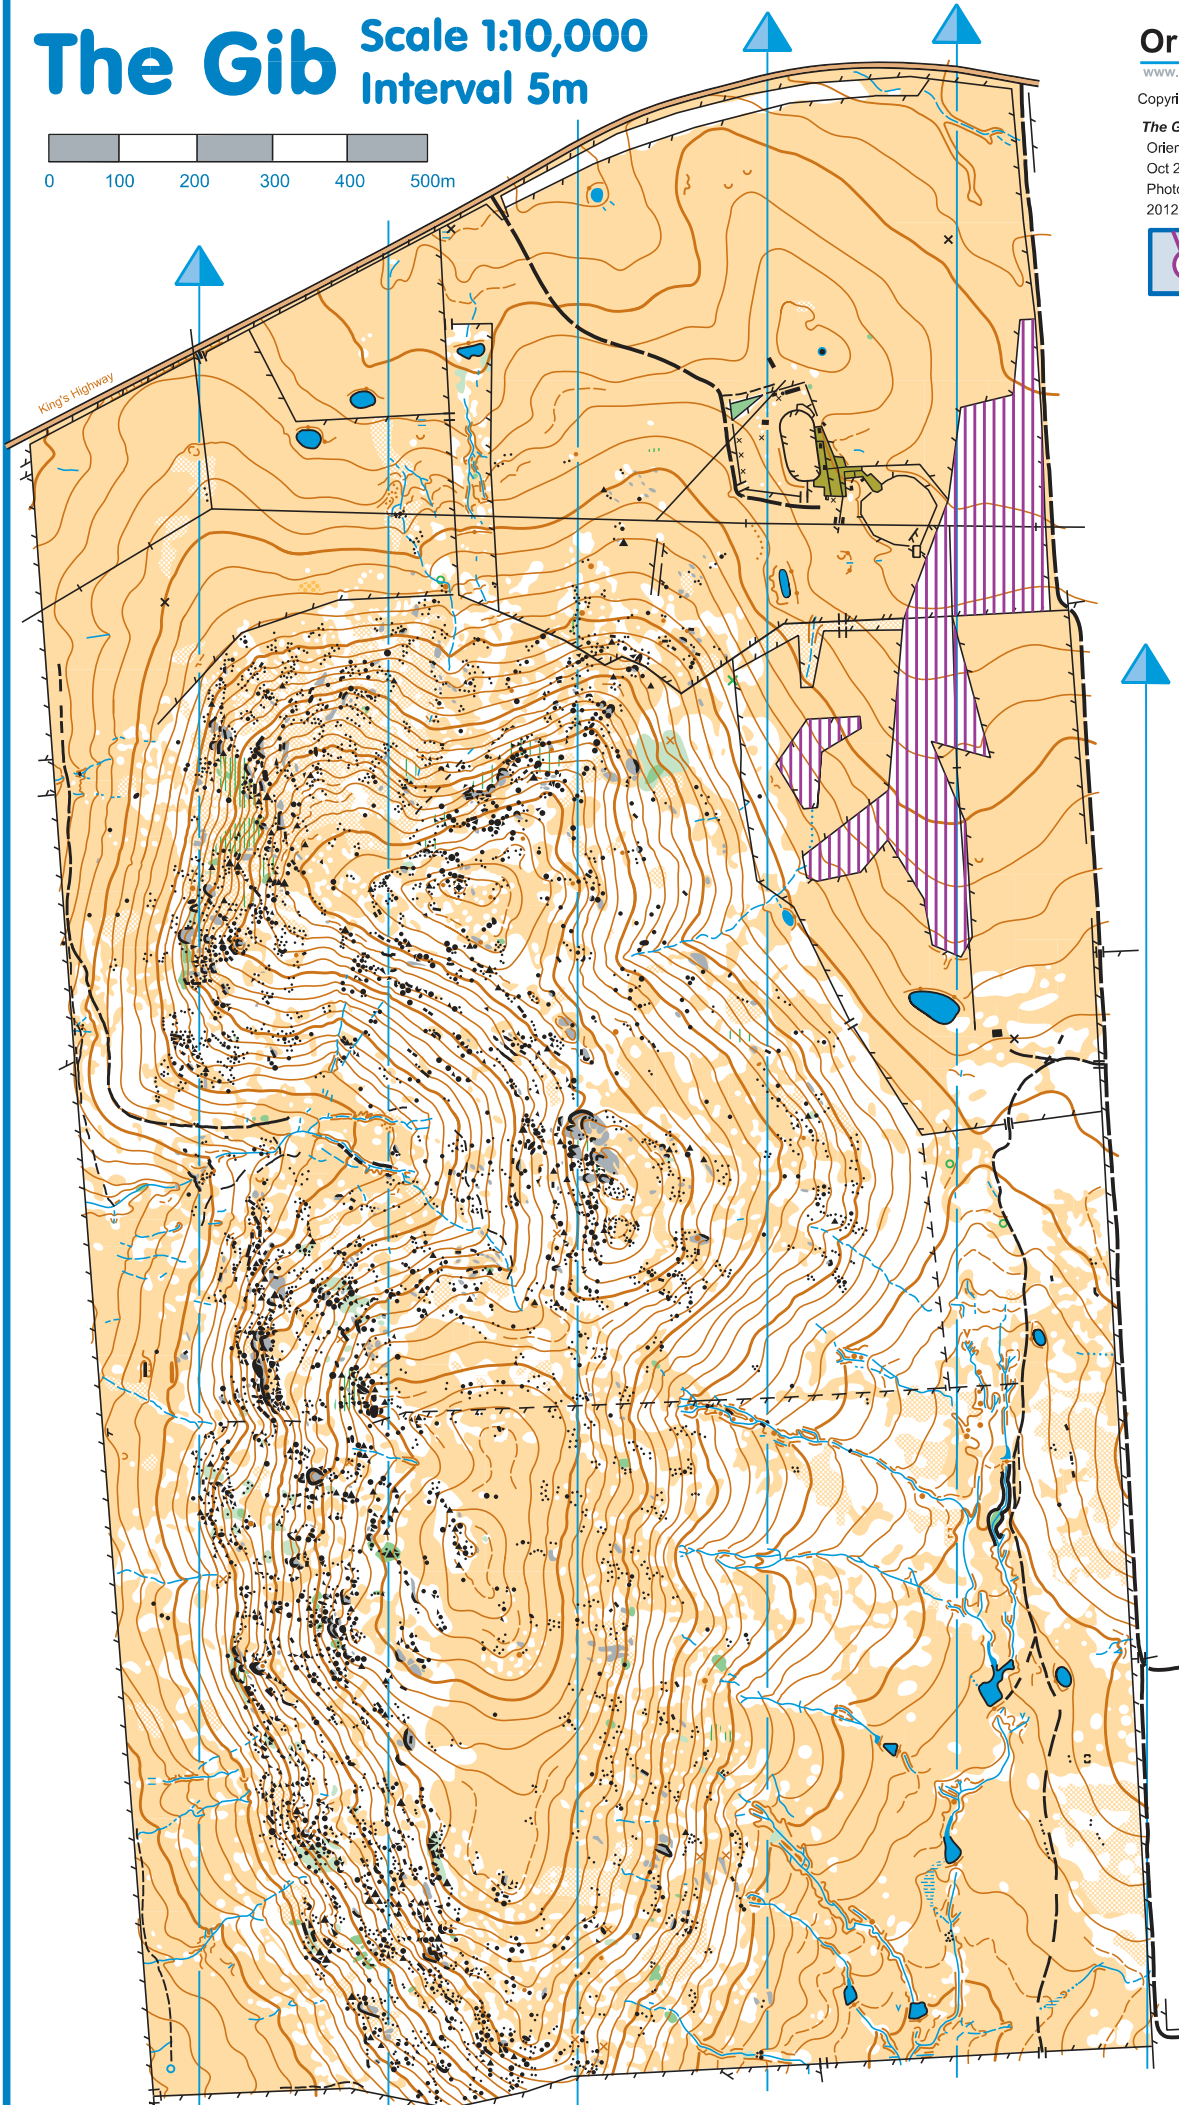

The Gib

Scale 1:10,000
Interval 5m

OrienteeringACT
www.act.orienteering.asn.au

Copyright Orienteering ACT Inc, September 2013

The Gib orienteering map prepared for
Orienteering ACT by Bob Allison and Hugh Moore
Oct 2012-April 2013.
Photogrammetry by Chris Wilmott using
2012 aerial photography.

R1
R2
R3