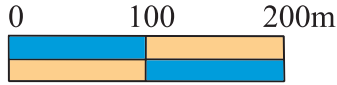

Boondall

Scale 1:5500
Contour Interval: 5m

- Building
- Contour
- Water channel
- Lake/pond

- Rideable Areas...**
- Open sandy ground
 - Paved area (vehicle traffic)
 - Paved area (non-vehicle traffic)
 - Open land
 - Open land with scattered trees
 - Rough open land