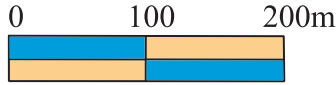

Boondall

Scale 1:5500
Contour Interval: 5m

- Building
- Contour
- Water channel
- Lake/pond

- Rideable Areas...
- Open sandy ground
 - Paved area (vehicle traffic)
 - Paved area (non-vehicle traffic)
 - Open land
 - Open land with scattered trees
 - Rough open land