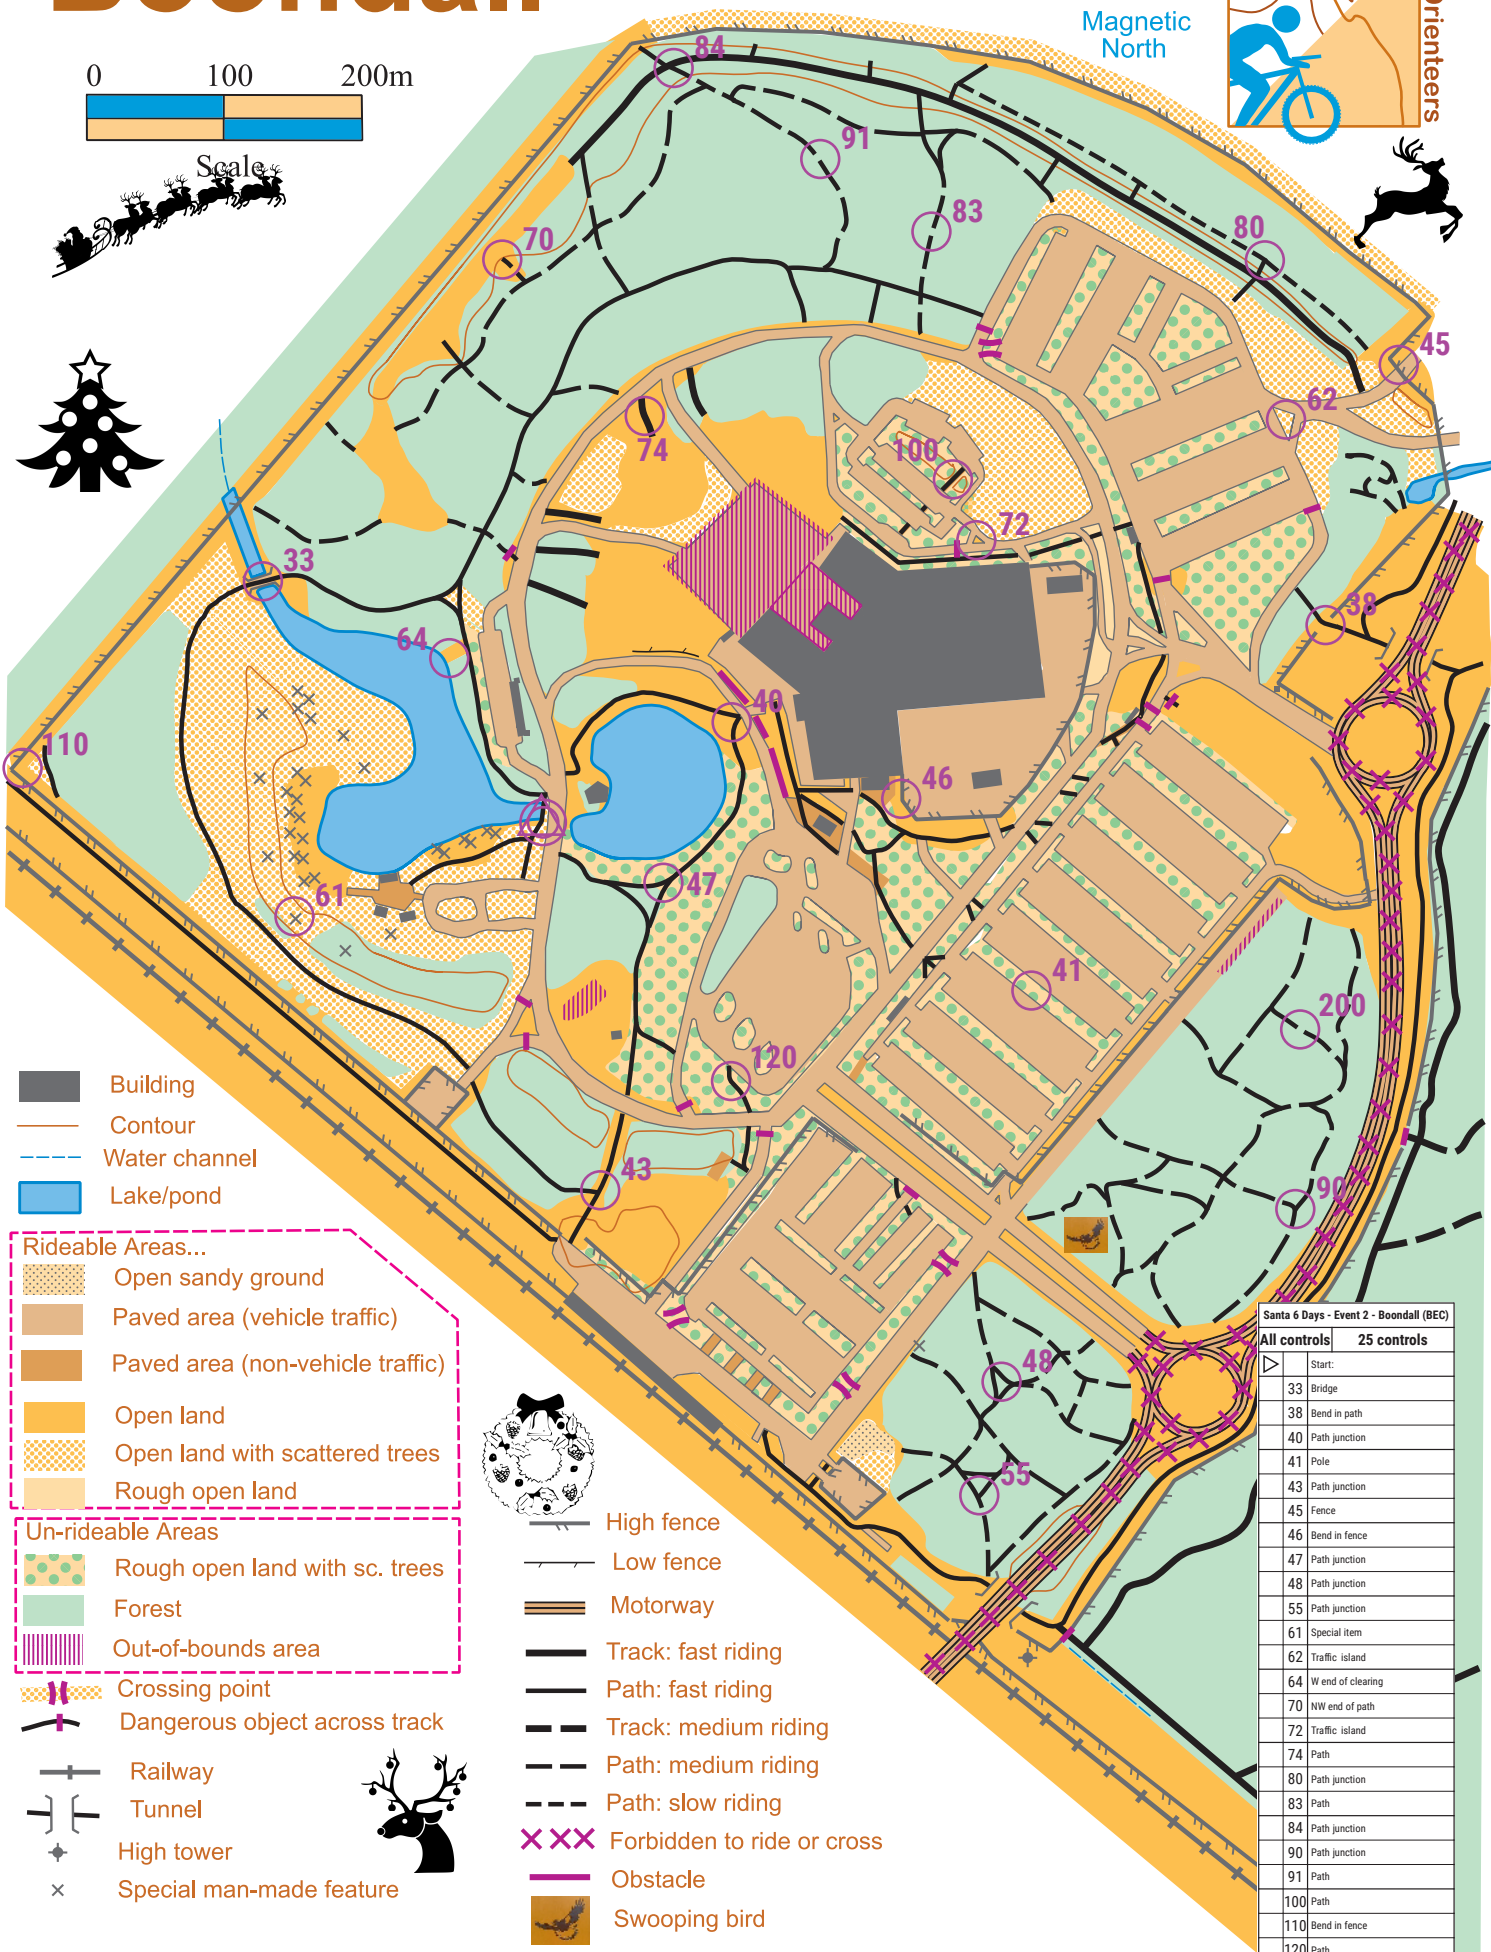

Boondall

Scale 1:5500
Contour Interval: 5m

- Building
- Contour
- Water channel
- Lake/pond

- Rideable Areas...
- Open sandy ground
 - Paved area (vehicle traffic)
 - Paved area (non-vehicle traffic)
 - Open land
 - Open land with scattered trees
 - Rough open land

- Un-rideable Areas
- Rough open land with sc. trees
 - Forest
 - Out-of-bounds area

- Crossing point
- Dangerous object across track
- Railway
- Tunnel
- High tower
- Special man-made feature

- High fence
- Low fence
- Motorway
- Track: fast riding
- Path: fast riding
- Track: medium riding
- Path: medium riding
- Path: slow riding

- Forbidden to ride or cross
- Obstacle
- Swooping bird

Santa 6 Days - Event 2 - Boondall (BEC)

All controls	25 controls
	Start:
33	Bridge
38	Bend in path
40	Path junction
41	Pole
43	Path junction
45	Fence
46	Bend in fence
47	Path junction
48	Path junction
55	Path junction
61	Special item
62	Traffic island
64	W end of clearing
70	NW end of path
72	Traffic island
74	Path
80	Path junction
83	Path
84	Path junction
90	Path junction
91	Path
100	Path
110	Bend in fence
120	Path
200	Path
	Navigate to finish

Possession of this map does not confer any right of entry.

© Multi Terrain Bike Orienteers