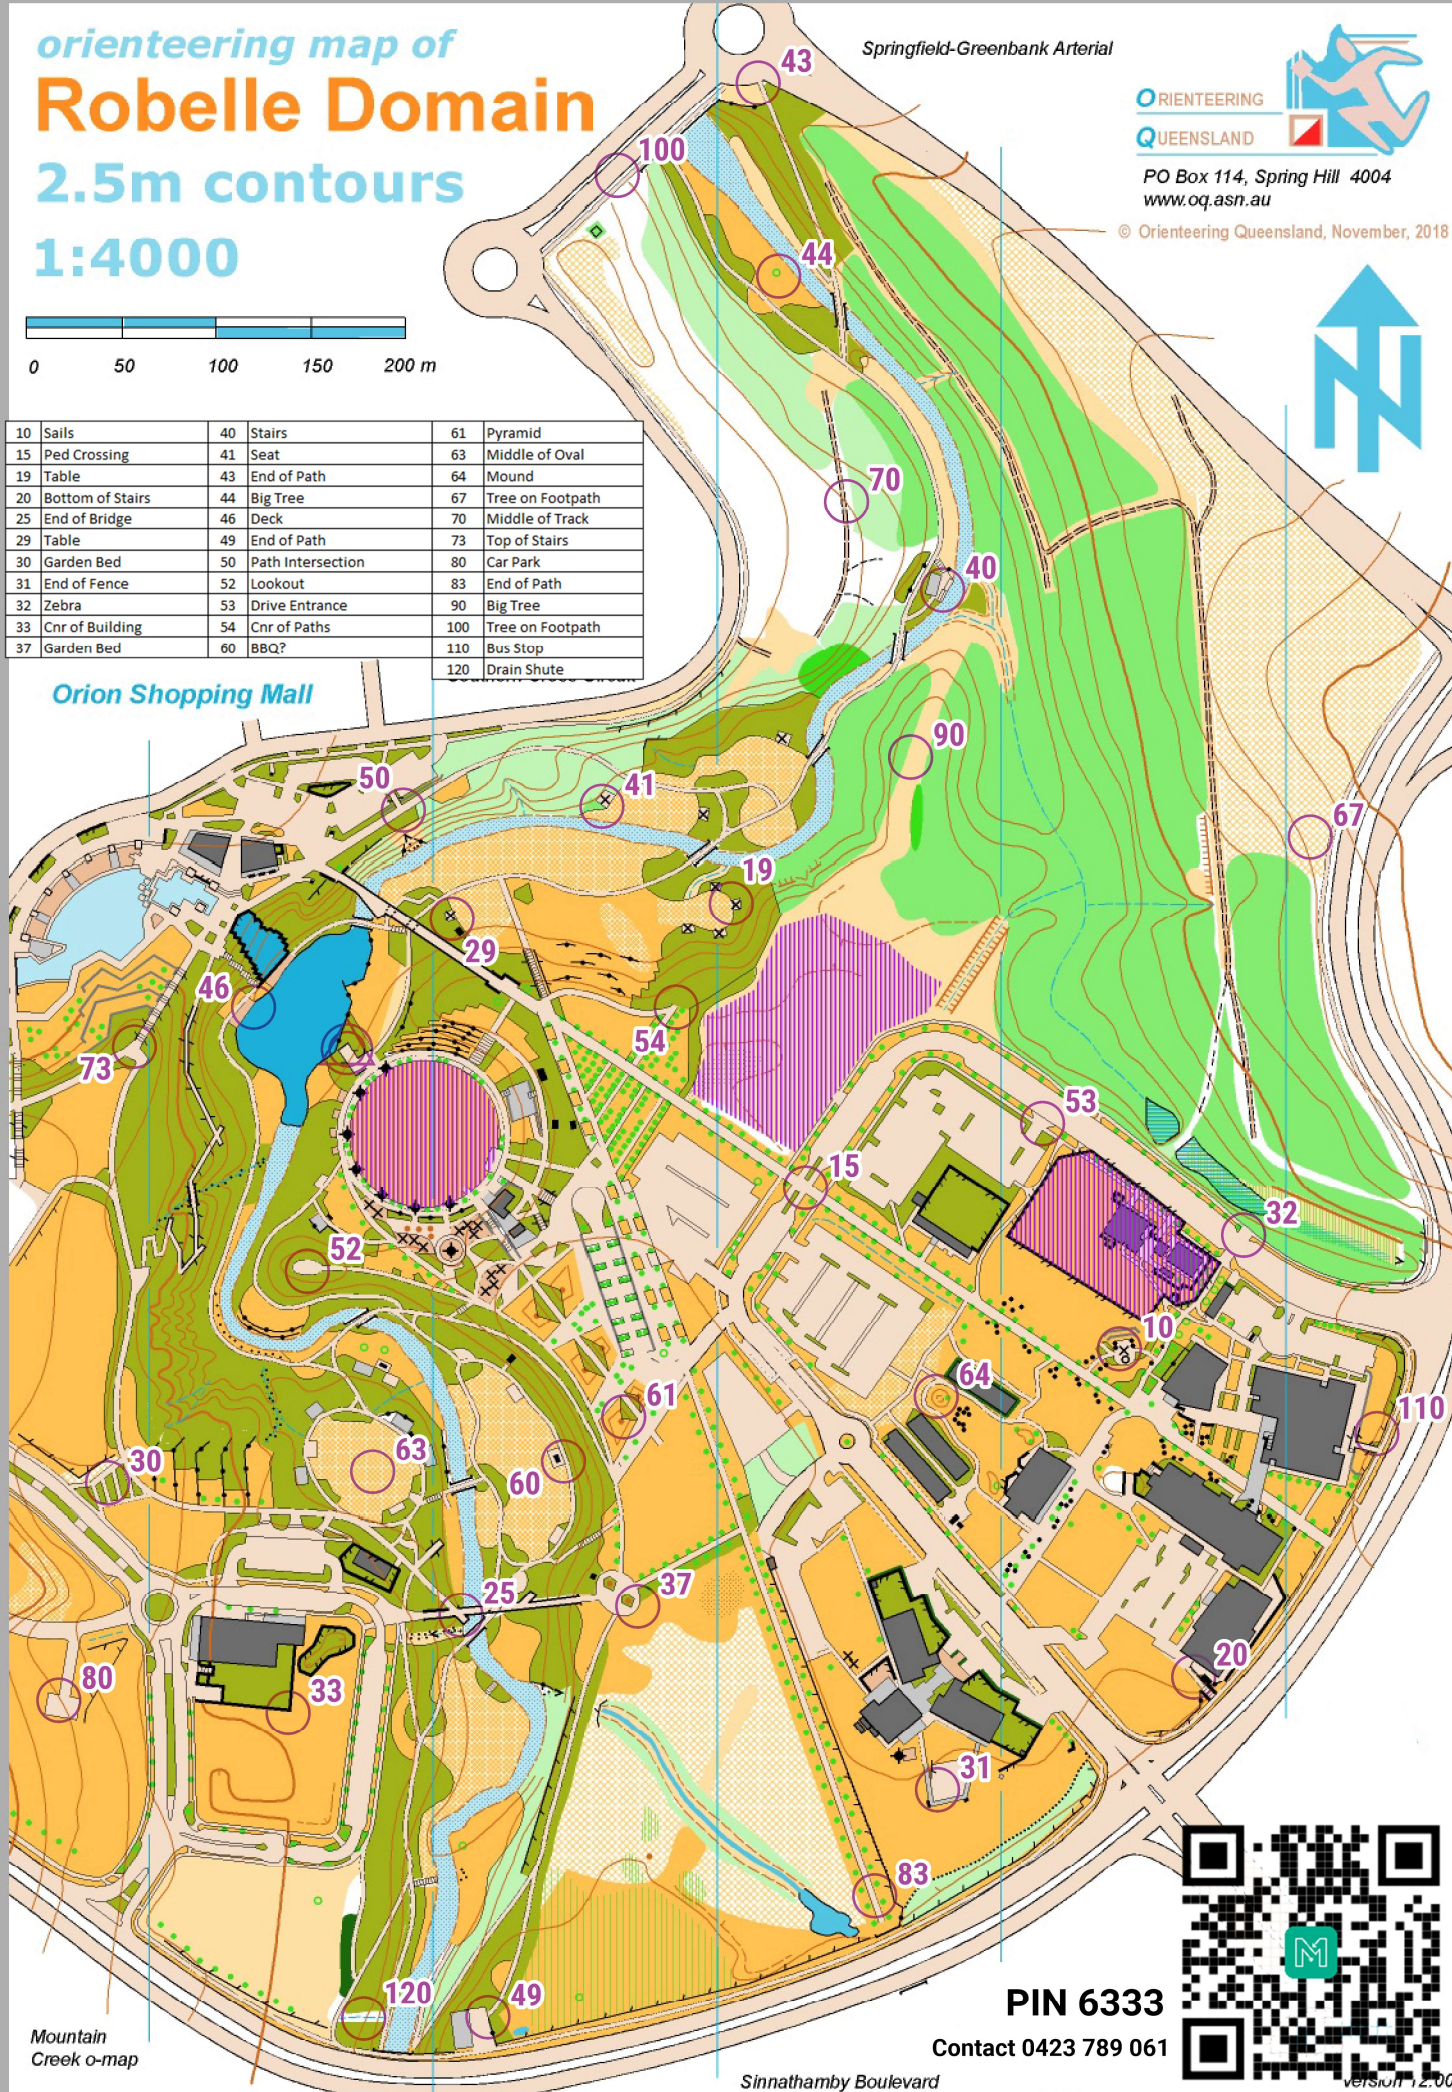

orienteing map of Robelle Domain

2.5m contours

1:4000

Springfield-Greenbank Arterial

ORIENTEERING

QUEENSLAND

PO Box 114, Spring Hill 4004
www.oq.asn.au

© Orienteering Queensland, November, 2018

10	Sails	40	Stairs	61	Pyramid
15	Ped Crossing	41	Seat	63	Middle of Oval
19	Table	43	End of Path	64	Mound
20	Bottom of Stairs	44	Big Tree	67	Tree on Footpath
25	End of Bridge	46	Deck	70	Middle of Track
29	Table	49	End of Path	73	Top of Stairs
30	Garden Bed	50	Path Intersection	80	Car Park
31	End of Fence	52	Lookout	83	End of Path
32	Zebra	53	Drive Entrance	90	Big Tree
33	Cnr of Building	54	Cnr of Paths	100	Tree on Footpath
37	Garden Bed	60	BBQ?	110	Bus Stop
				120	Drain Shute

Orion Shopping Mall

Mountain Creek o-map

PIN 6333

Contact 0423 789 061

Sinnathamby Boulevard

version 12.00