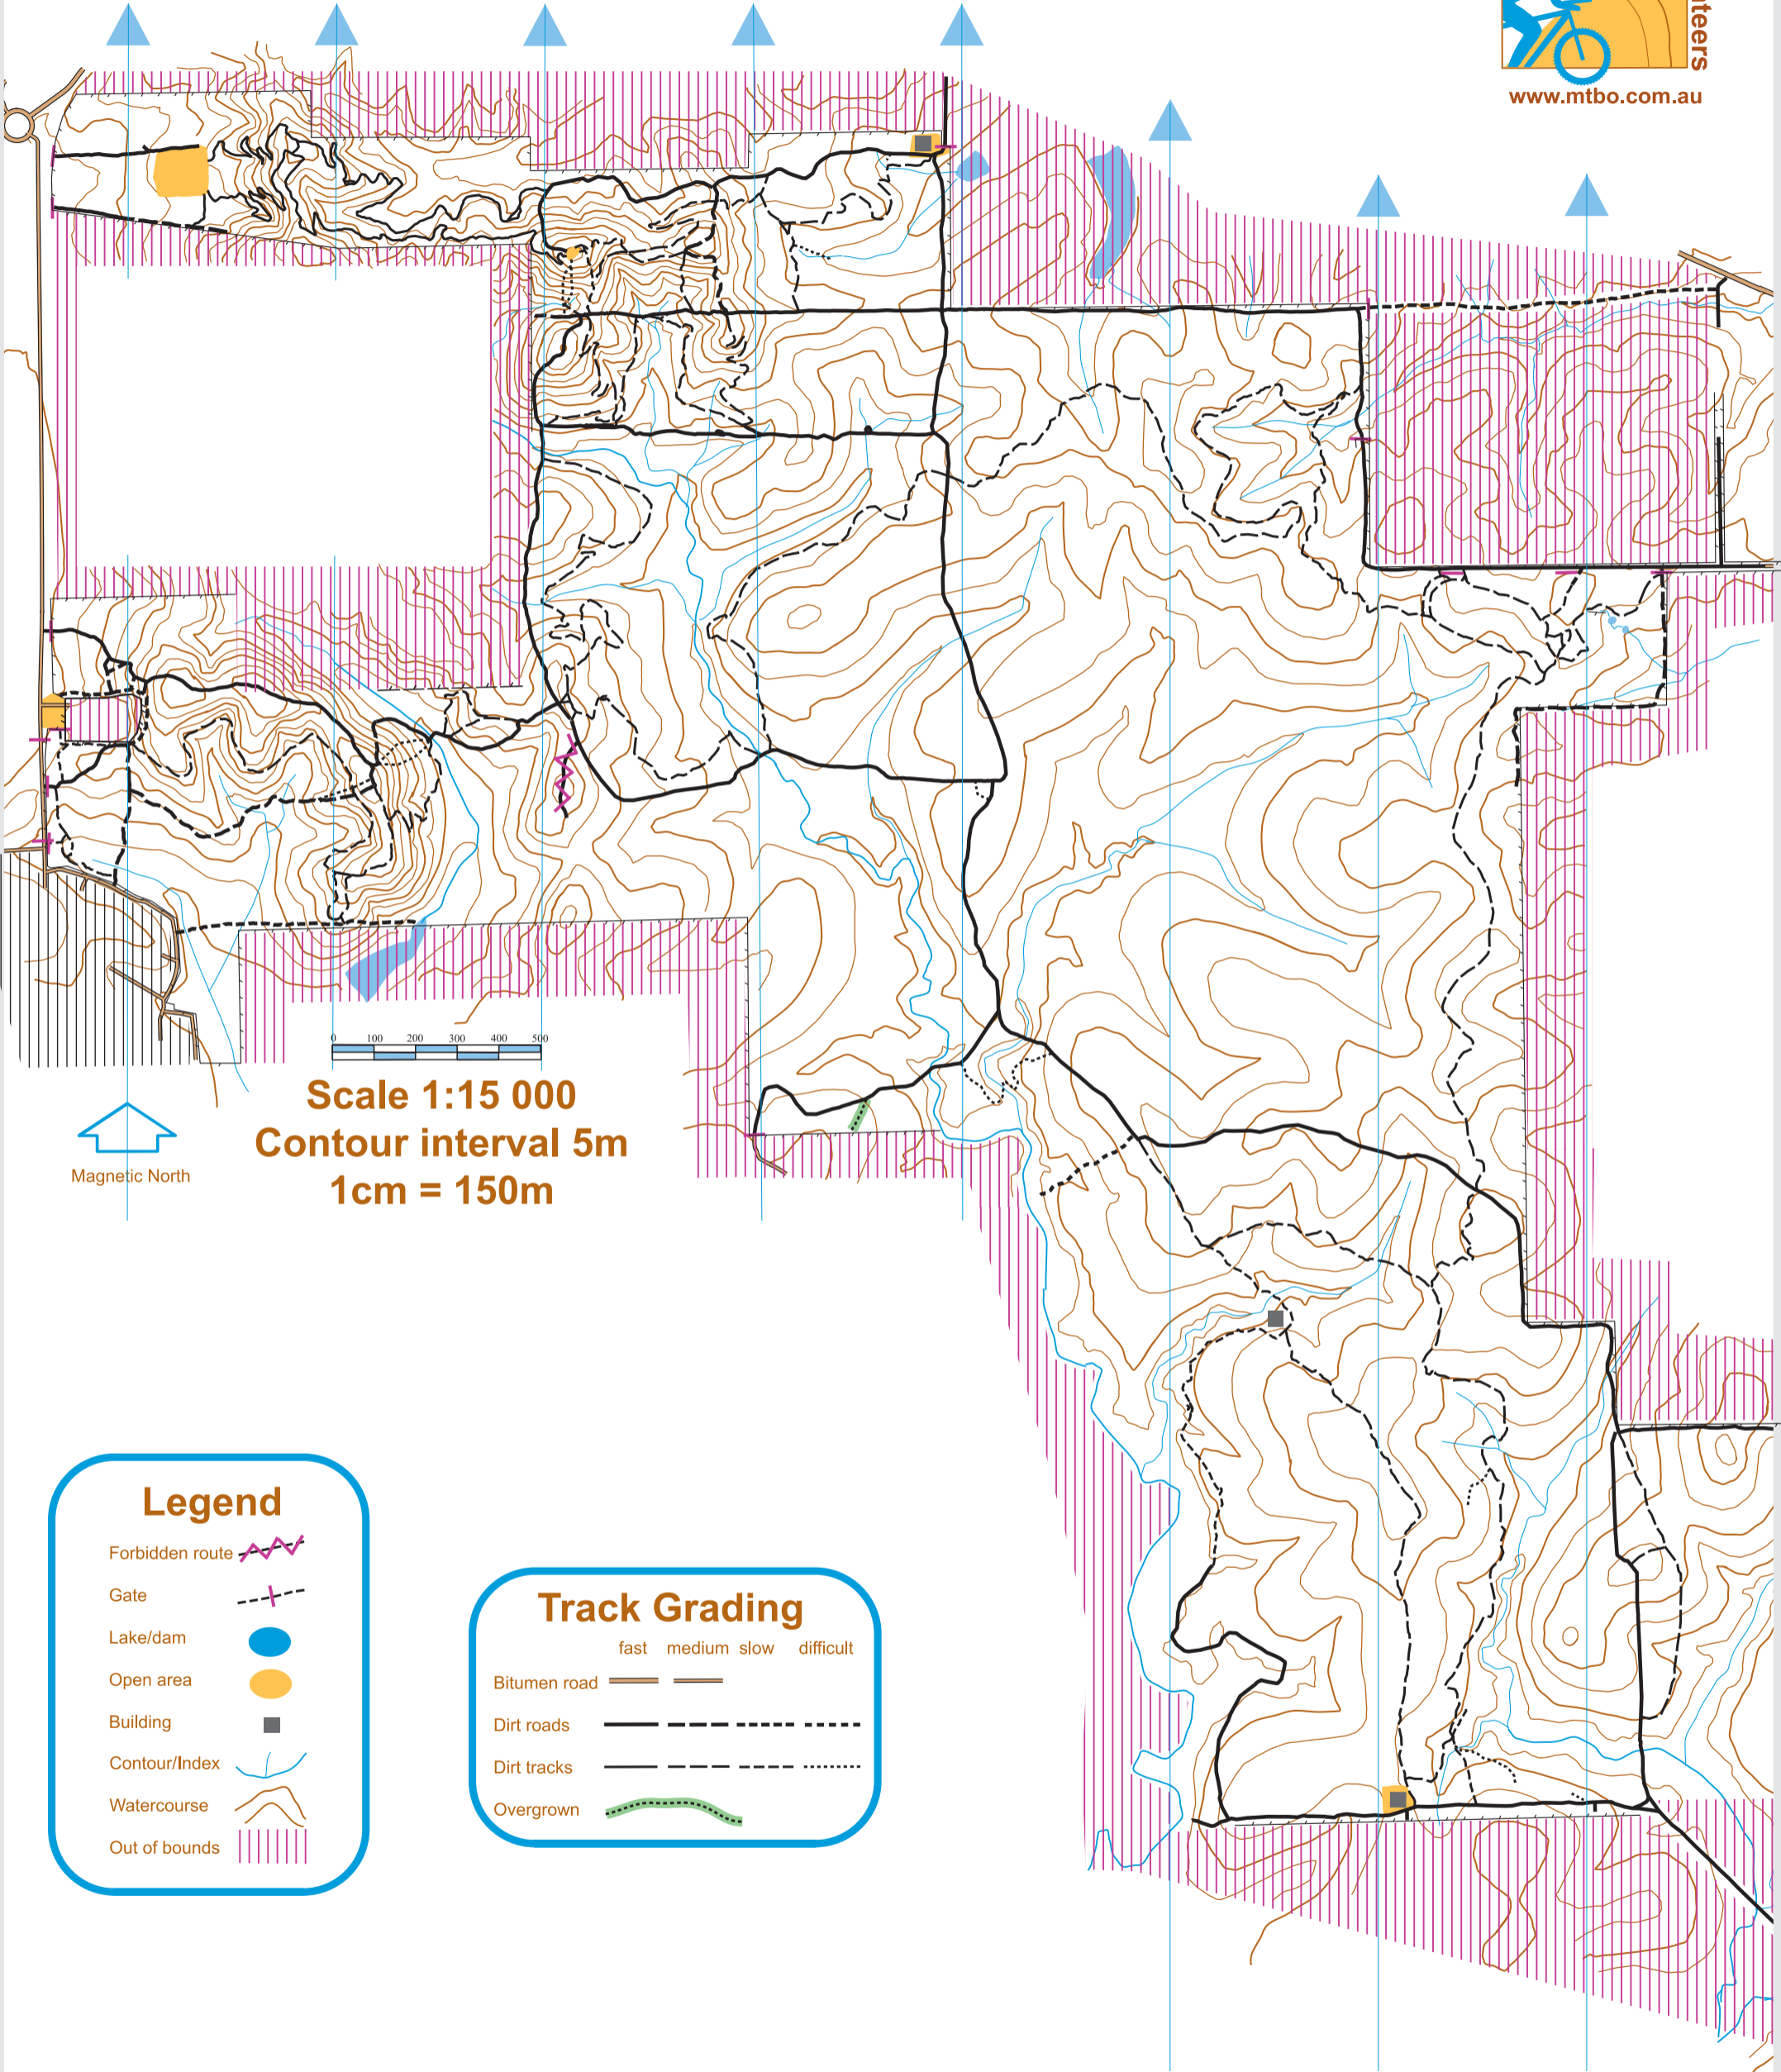

Bayview Conservation Area

Legend

- Forbidden route
- Gate
- Lake/dam
- Open area
- Building
- Contour/Index
- Watercourse
- Out of bounds

Track Grading

	fast	medium	slow	difficult
Bitumen road				
Dirt roads				
Dirt tracks				
Overgrown				

Course Closes 12:00pm - In an Emergency Call 000 - For Help Call 0400 443 642