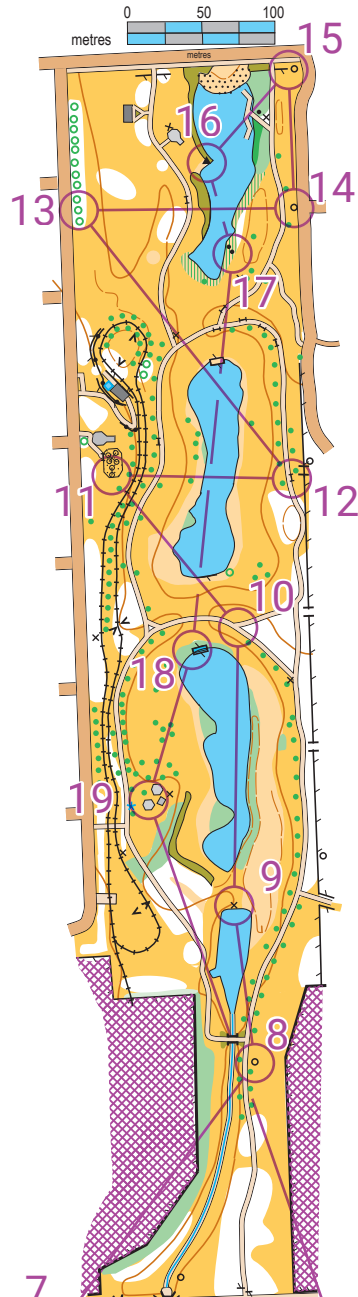

KEARNEYS SPRING

Scale: 1:5000
Contours: 5m

Kearney's Spring Training				
Training 2023		3.1 km		
1	60	TT		└┘
2	59	X		
3	62	X		
4	54	▲	<	>
5	55	▲		
6	58	■		○
7	74	X		
8	57	○		
9	75	X		
10	71	▲	Y	
11	70	X		
12	63	X		
13	65	TT	▲	
14	52	○		
15	69	▲		└┘
16	67	▲		
17	64	▲		
18	72	▲	<	
19	73	TT		▲
20	56	▲		└┘

70 m

LEGEND

- bitumen road
- bike/foot path
- foot bridge
- minature railway
- fence / gate
- fence uncrossable
- building / pagola
- manmade object / drain
- pole or power pole
- seat / table
- playground equipment
- boulder / boulder cluster
- rocky ground
- contour
- form line
- tree / bush
- tree stump / log
- tap / watercourse
- lake (uncrossable)
- forested
- open land
- scattered trees
- rough open
- slow run
- walk
- fight
- OUT OF BOUNDS
- garden area
- houses

Base map: Toowoomba Regional Council
Fieldwork and cartography:
Eric Andrews for BATMAPS
Updated: Felicity Crosato 2021

For information about orienteering in the
Toowoomba area phone 46981538