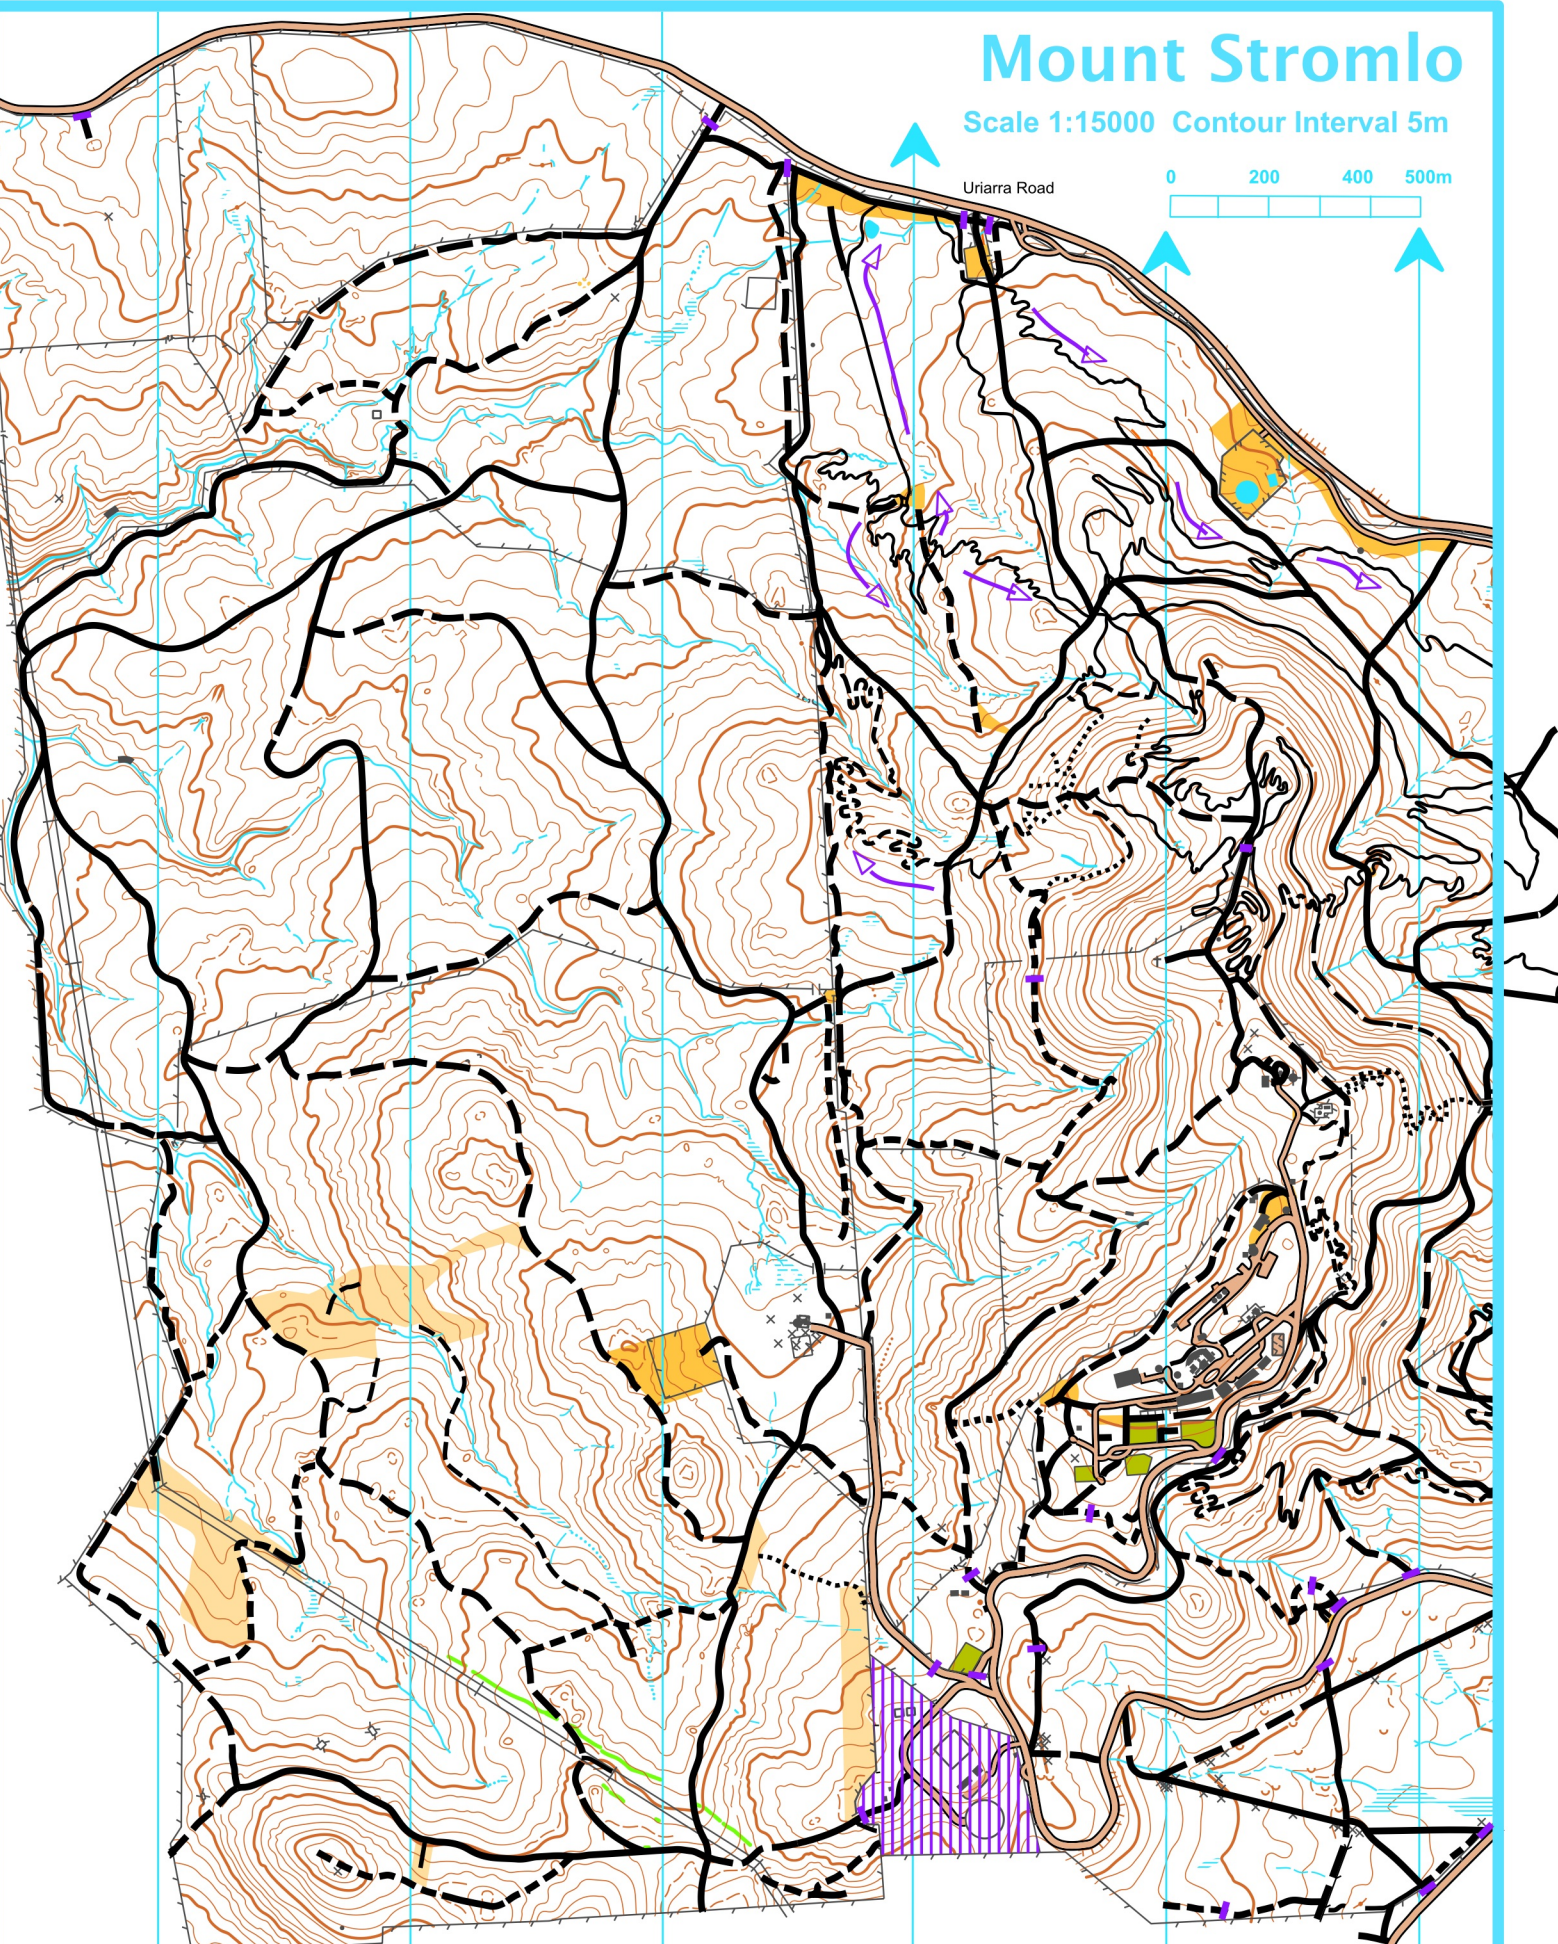

Mount Stromlo

Scale 1:15000 Contour Interval 5m

Uriarra Road

legend

- fast riding
- medium riding
- slow riding
- difficult to ride

Track Path

- Track
- Path
- Path

- road: sealed
- obstacle
- forbidden route
- out of bounds

- Ridable
- obstacle
- forbidden route