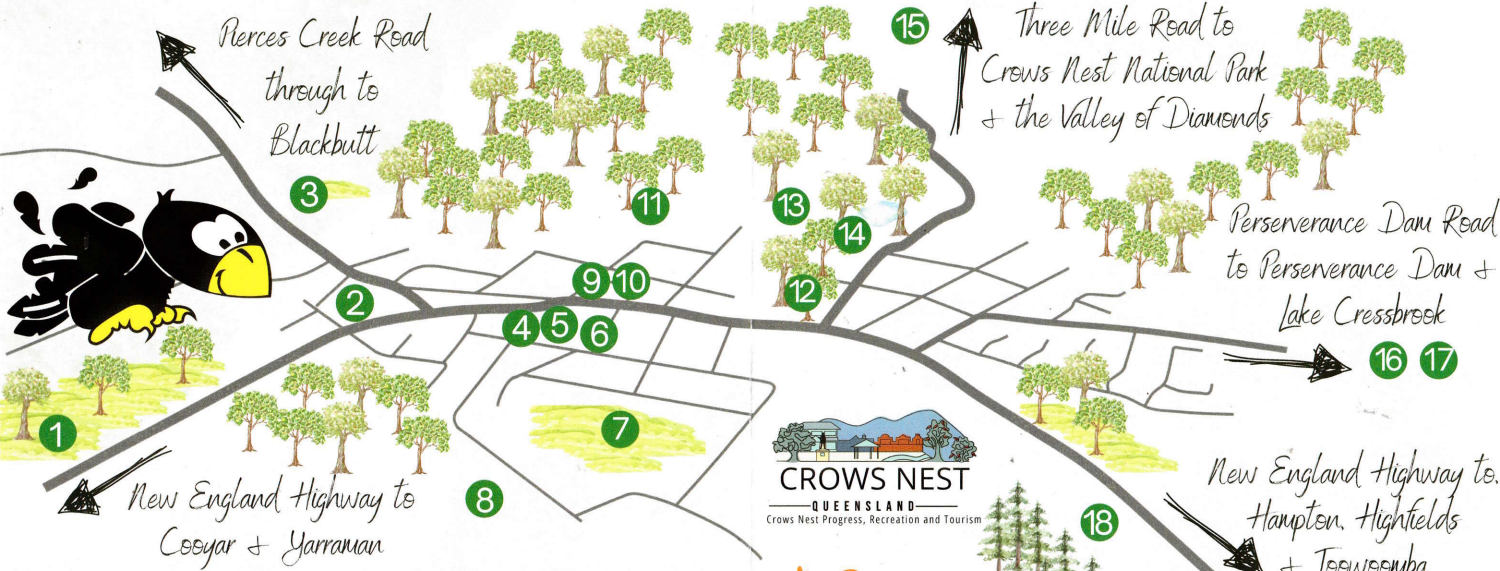

Crows Nest Queensland - Visit | Stay | Explore

- | | |
|------------------------------|-----------------------------|
| 1 Crows Nest Show Grounds | 10 Centenary Park |
| 2 Crows Nest Museum | 11 Hartmanns Park |
| 3 Crows Nest Cemetery | 12 Bullocky's Rest |
| 4 Nolans Block | 13 Koala Walk |
| 5 Crows Nest Art Gallery | 14 Pump Hole |
| 6 Crows Nest Swimming Pool | 15 Crows Nest National Park |
| 7 Crows Nest School | 16 Perseverance Dam |
| 8 Crows Nest Golf Club | 17 Lake Crossbrook |
| 9 Crows Nest Business Centre | 18 Pechey Straight |

Explore Crows Nest
our Businesses →
and our Local Community

preparemyproperty.com.au/visit-stay-explore/crows-nest-toowoomba-region/