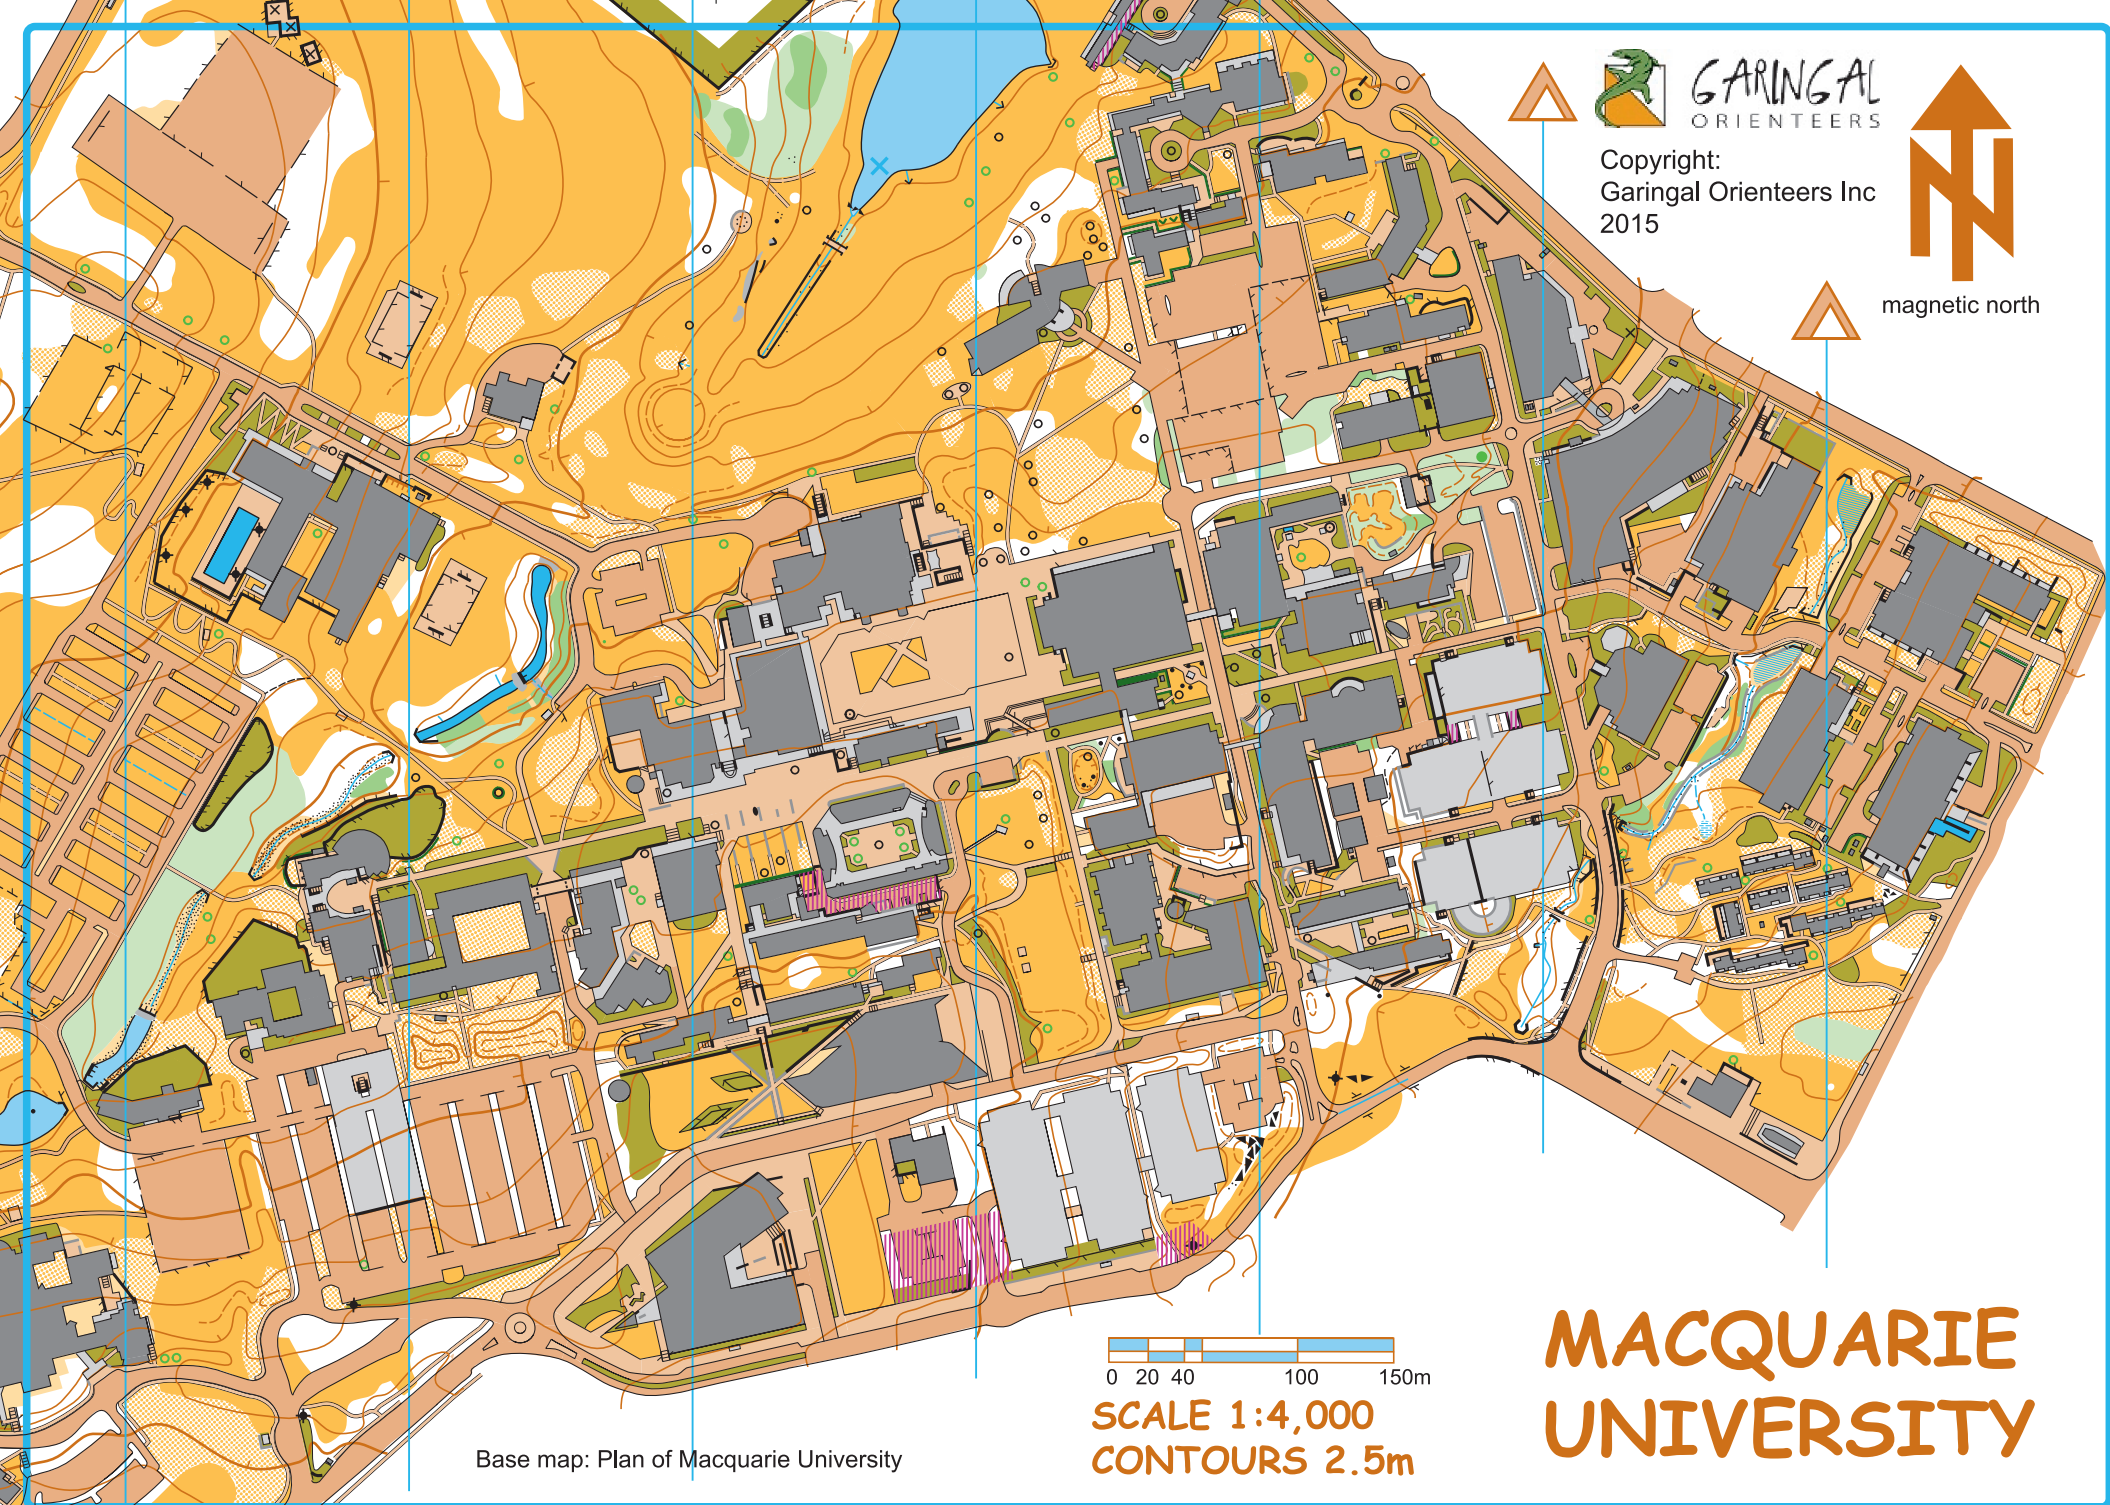

GARINGAL
ORIENTEERS

Copyright:
Garingal Orienteers Inc
2015

magnetic north

Base map: Plan of Macquarie University

SCALE 1:4,000
CONTOURS 2.5m

MACQUARIE UNIVERSITY