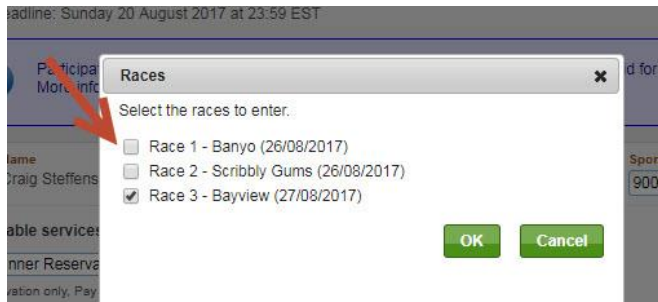

How to Enter a Single Stage/s

If you only want to enter one or two of the event stages, you can choose them under 'Races'...

Select the ones you want...

The price doesn't change yet, but click on 'Next' at the bottom and it will make the entry fee adjustment on the following screen...