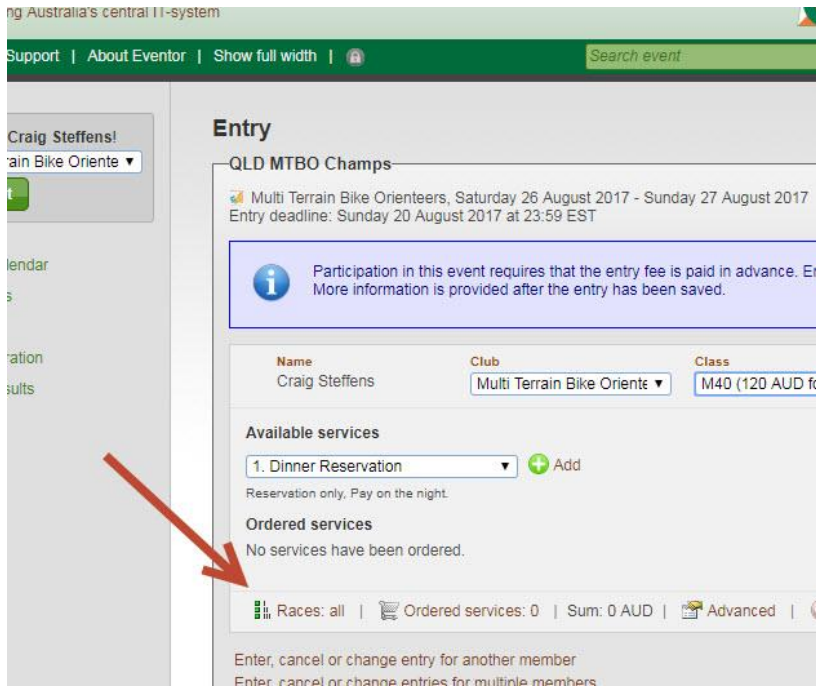

How to Enter a Single Stage/s

If you only want to enter one or two of the event stages, you can choose them under 'Races'...

Select the ones you want...

The price doesn't change yet, but click on 'Next' at the bottom and it will make the entry fee adjustment on the following screen...