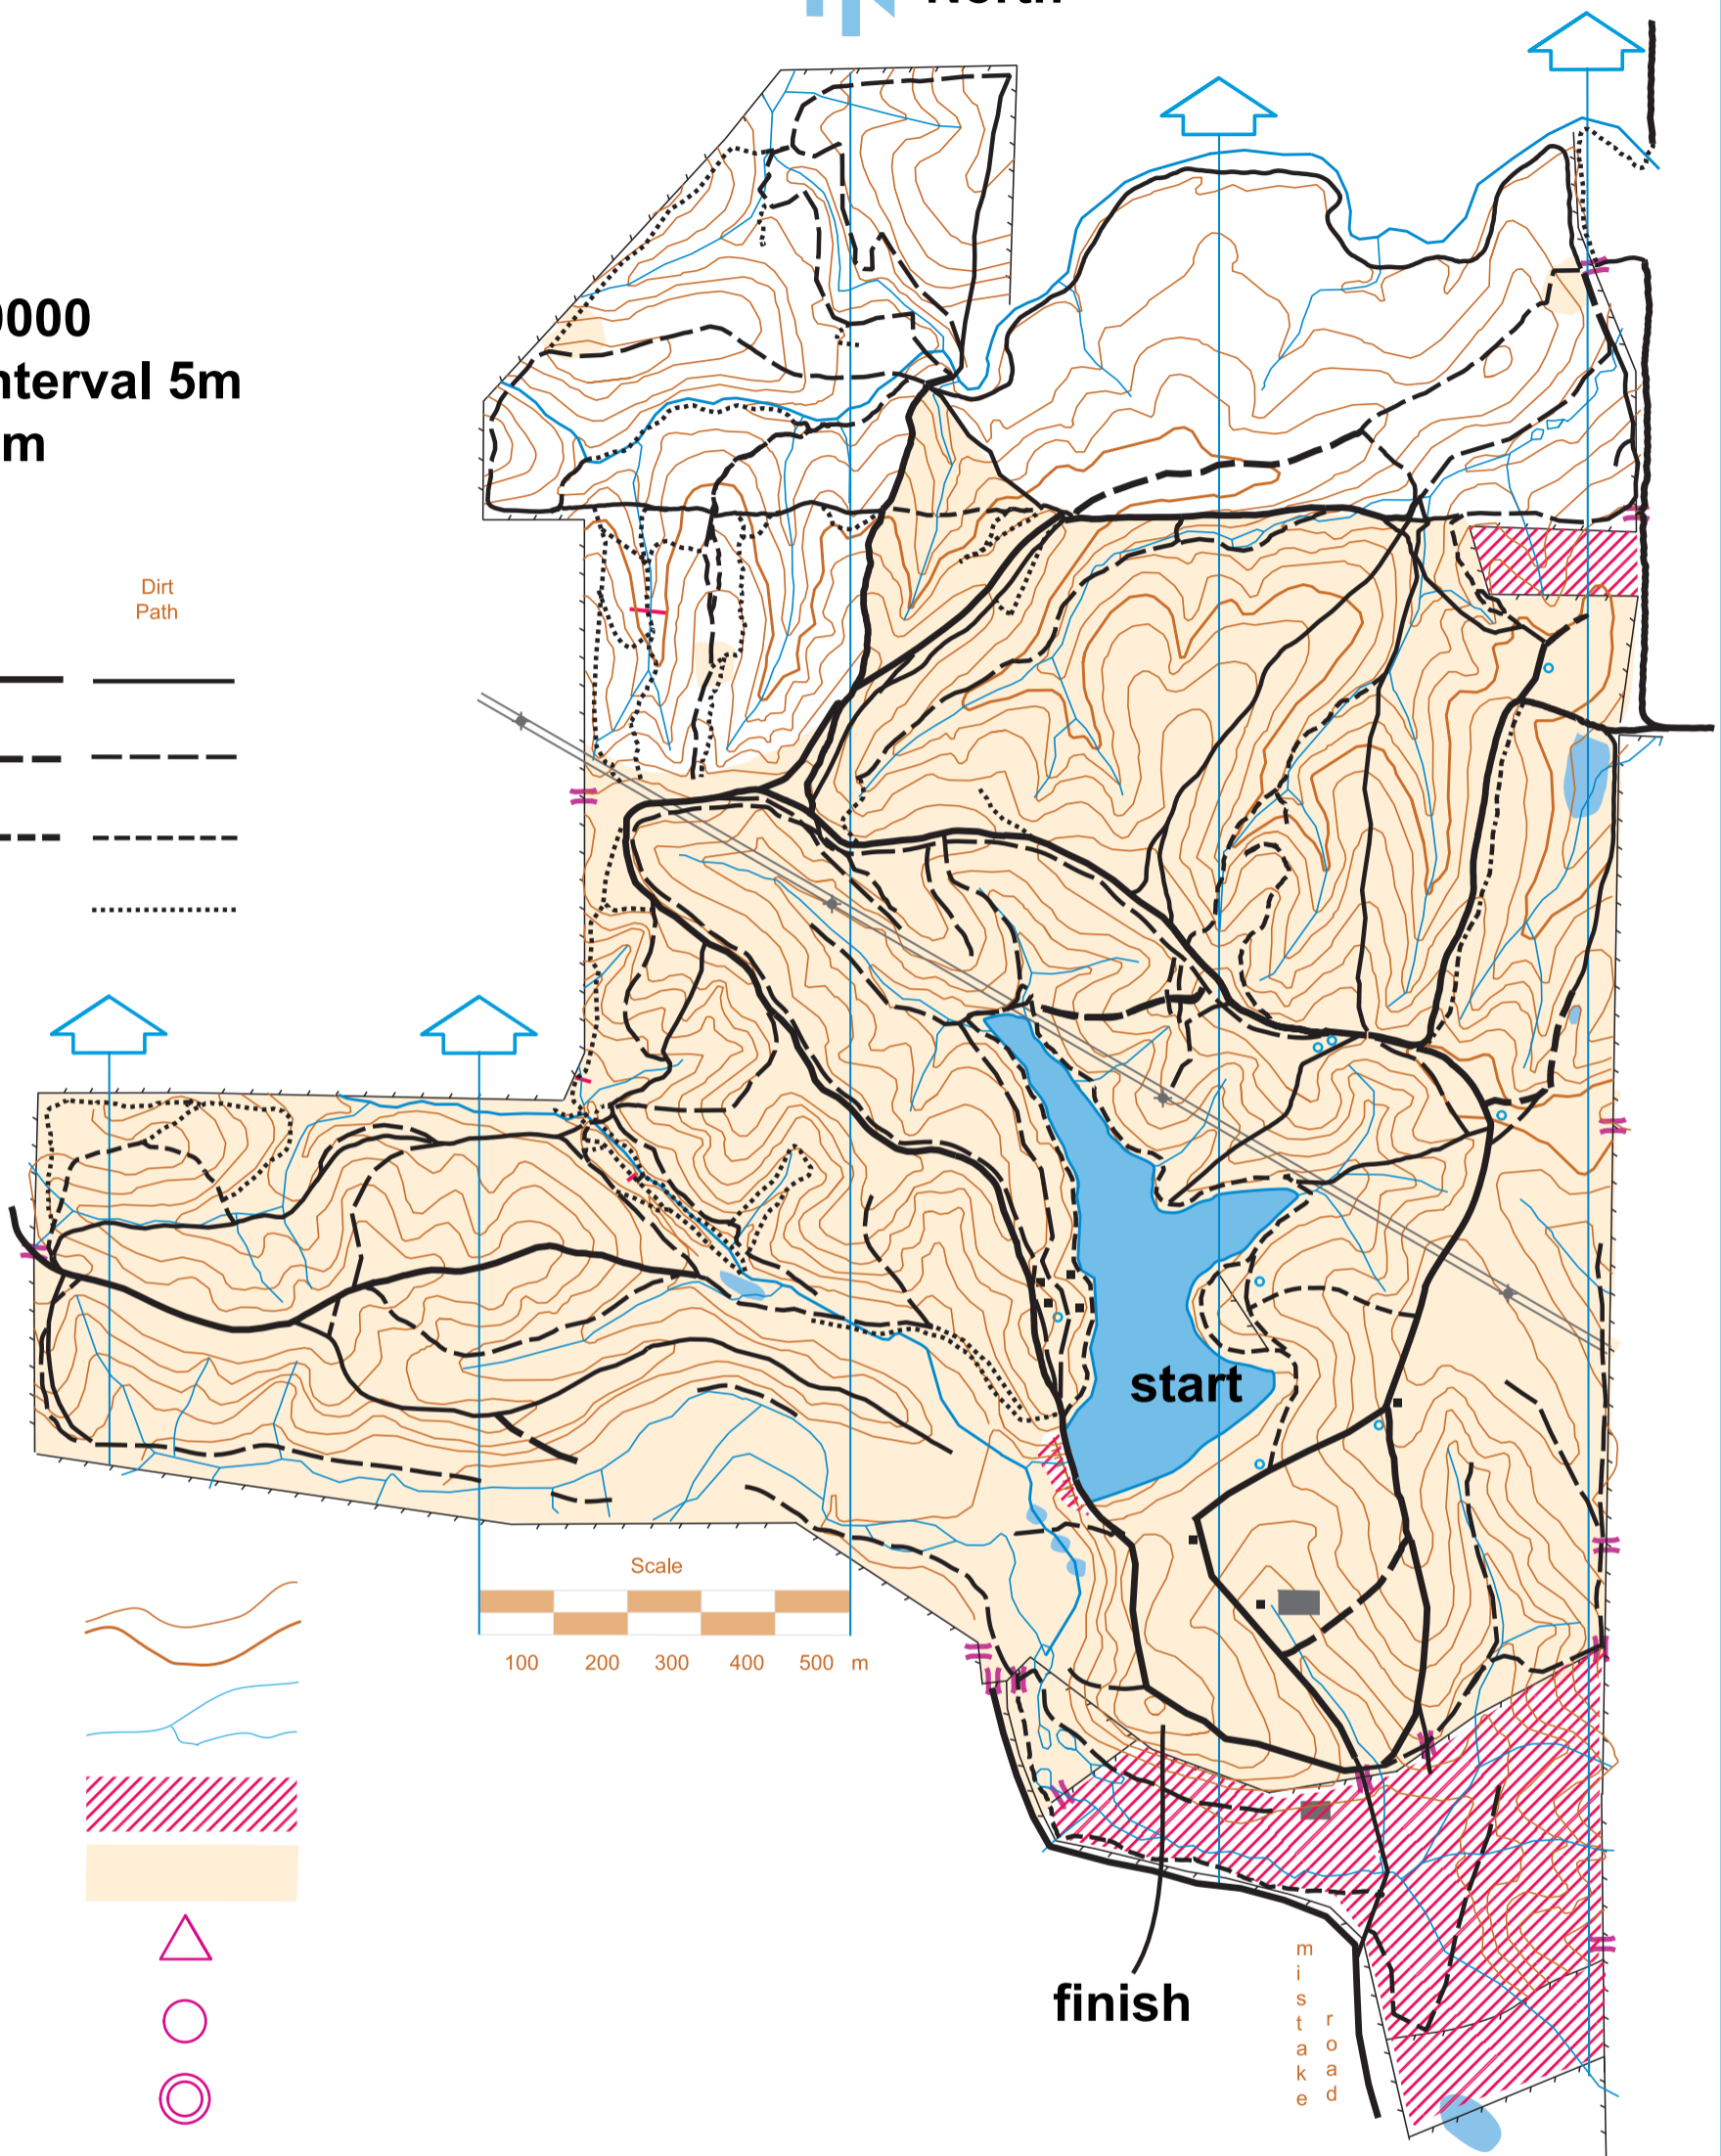

Slickers 9th April 2016

Magnetic North

Scale 1:10000
Contour interval 5m
1cm = 100m

	Dirt Road	Dirt Path
fast		
medium		
slow		
difficult		

Legend

Contour/Index contour	
Watercourse	
Out of bounds	
Rideable Open Ground	
Start Location	
Controls	
Finish Location	
Gate	
High Tower	
Dam/Pond/Water	
Buildings/Structure	
Tank	
Fence	
Power Line	
Obstacle	

Saturday Recreational Course

This area is private property and has restricted access. Possession of this map does not confer right of entry. Event organised by Sunshine Orienteers Inc. Original Base Map drawn by Colin Kessels. Course set by Sue Clarke & Walter Kelemen. Copyright Sunshine Orienteers.