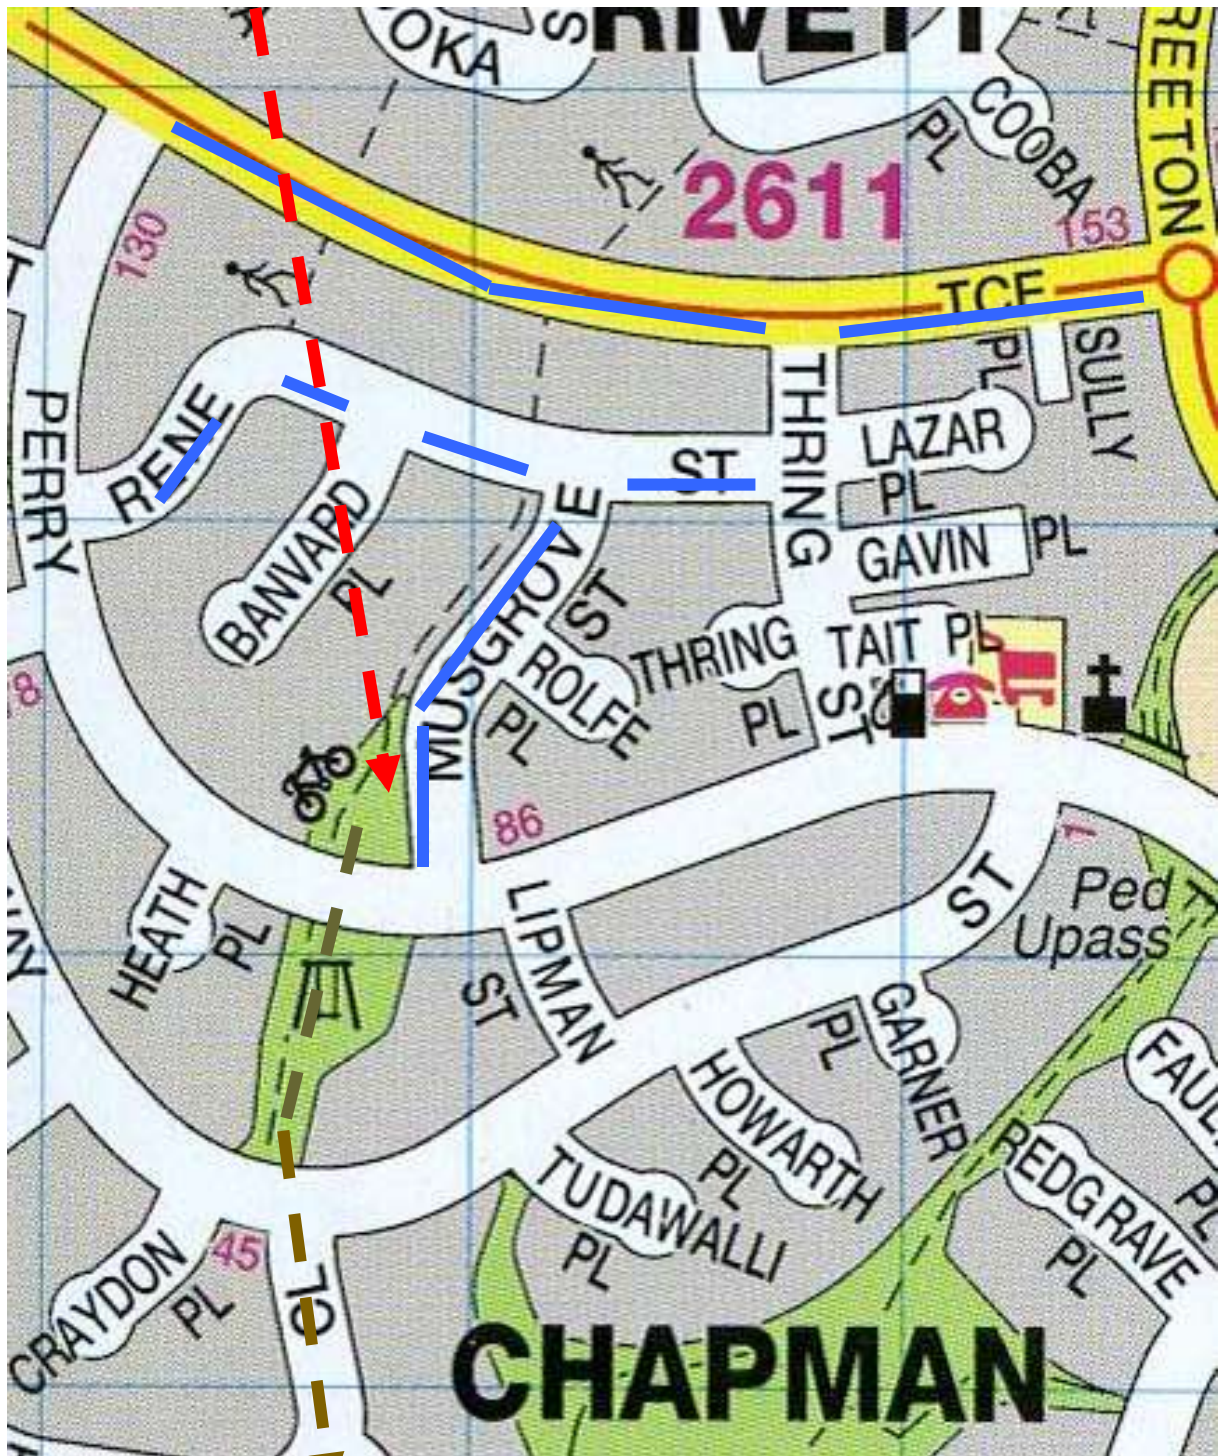

## ACT Metro Series #13 and ACT League #10: 25 August

### Assembly Area & Parking Arrangements for Coolman Ridge

Park as indicated by  lines. Along Darwinia Terrace, Rene St, Musgrove St

Do not block driveways or on both sides of a street.

Please avoid parking on Perry Drive and Thring St.

**Assembly Area - No parking on grass**

**To the Start**