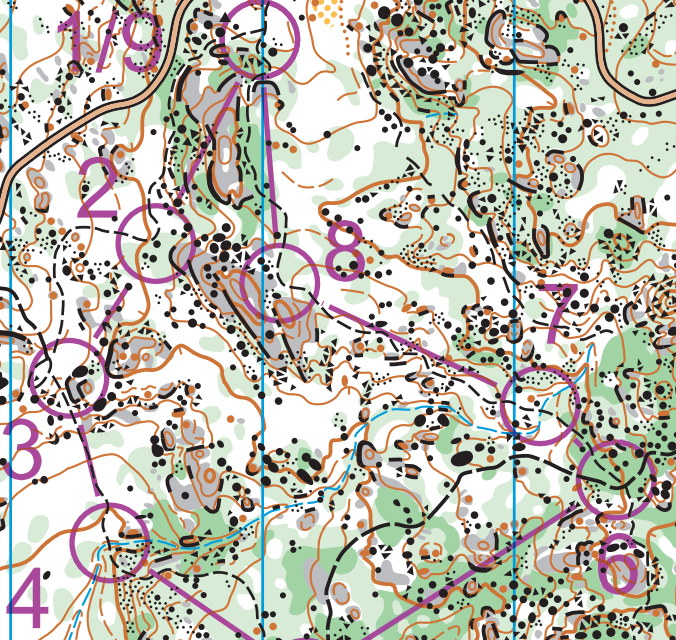

Kooyoora

1:7,500

Contours 5 metre

Safety bearing NW
Assembly 0429 496422

Mount Kooyoora 21.3.20 3/21/2020

5 2.0 km

5		2.0 km	
▷			
1	65	Path Path Junction	
2	58	Boulder, Southwest side	
3	53	Cliff, Northwest foot	
4	52	Path Watercourse Crossing	
5	68	Path Path Crossing	
6	70	Path Path Crossing	
7	69	Boulder, South side	
8	71	Path Bend	
9	65	Path Path Junction	