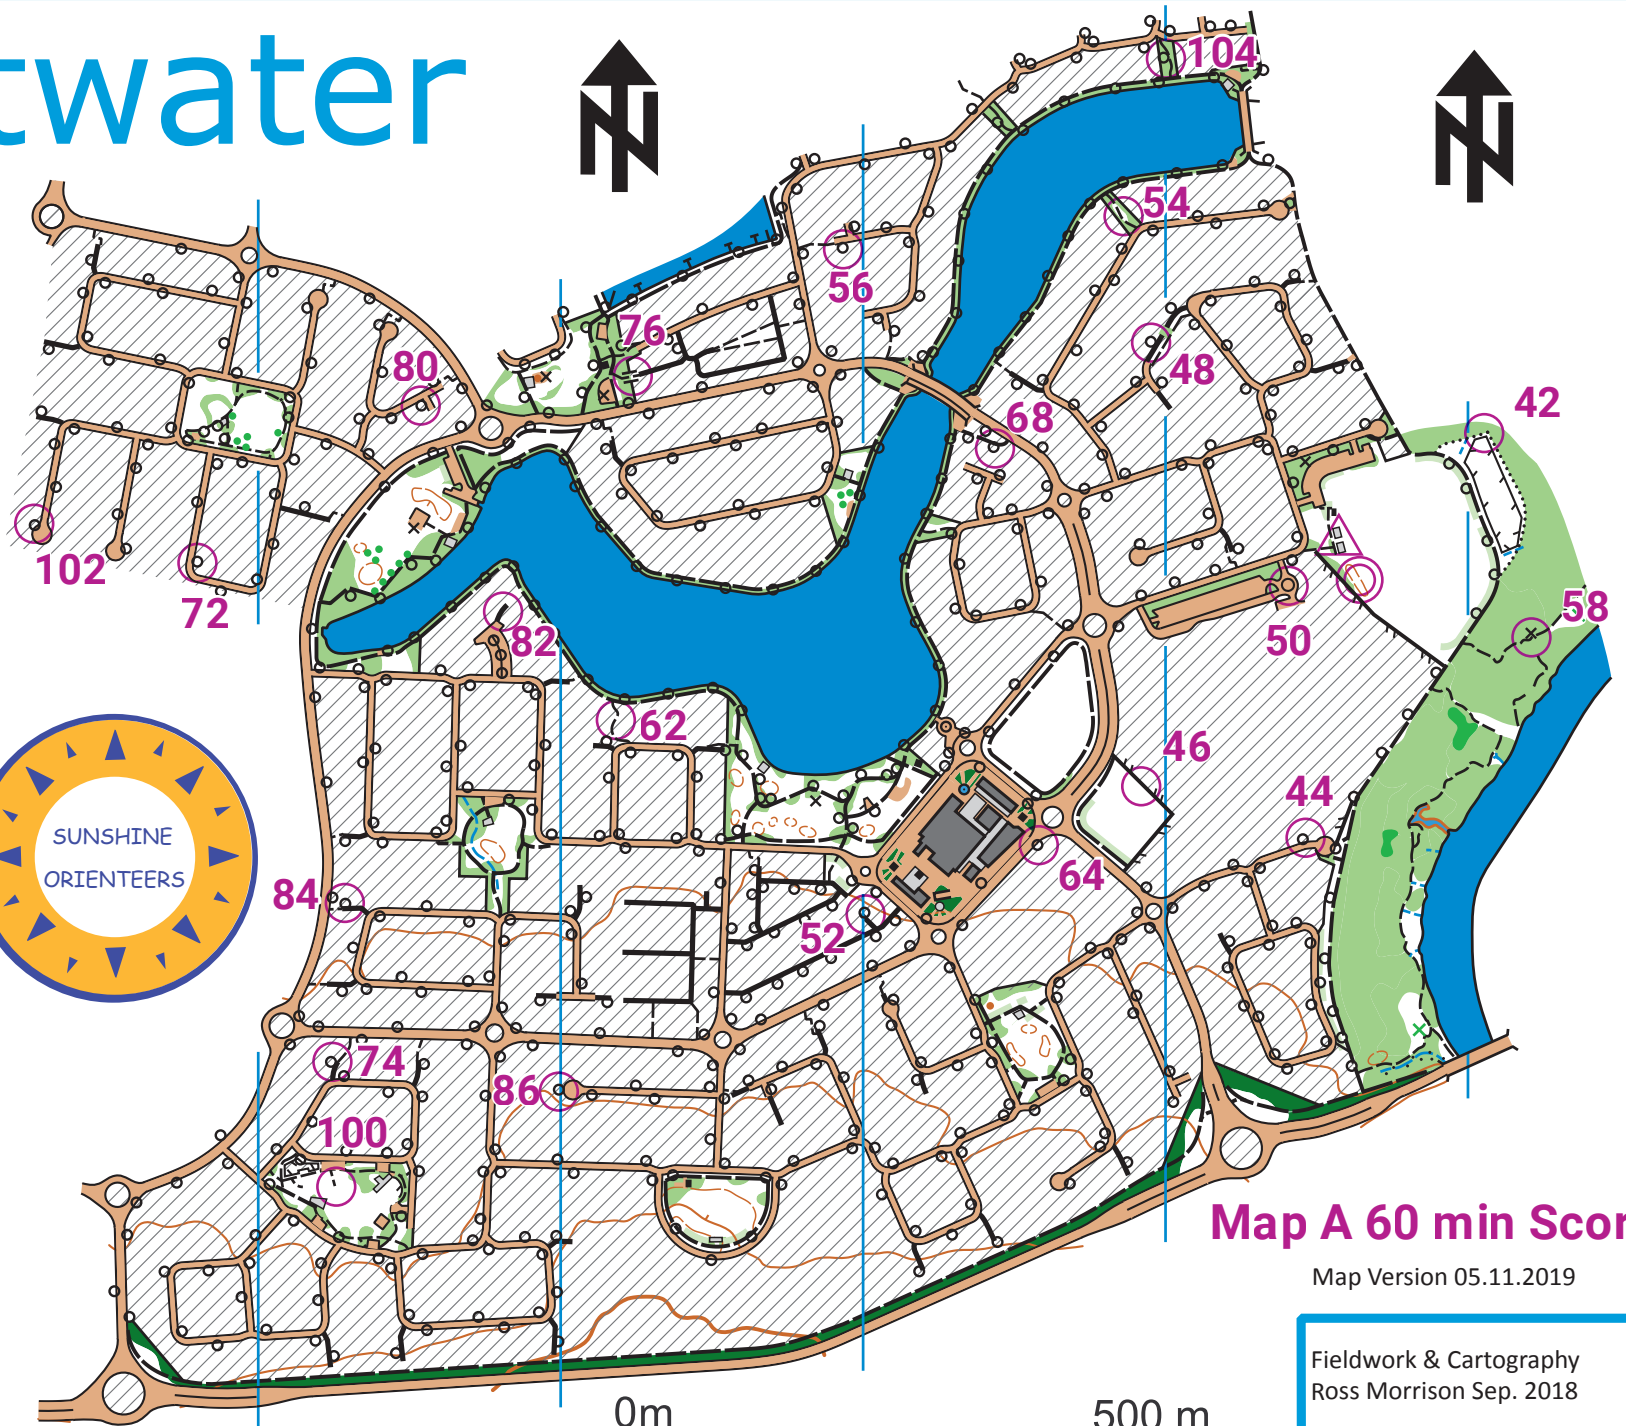

Brightwater

Scale 1:7,500
Contours 5m

Legend

- Contour
- Index Contour
- Small Knoll
- Uncrossable Body of Water
- Crossable Stream
- Open Land
- Vegetation, Slow Running
- Out of Bounds
- Paved Area
- Medium Road
- Prominent Bush or Tree
- Small Road
- Smaller Road
- Footpath
- Small Footpath
- Fence
- Impassable Fence
- Building
- Large Building
- Canopy
- Street Light
- Prominent Man-made Feature
- Magnetic North Line Blue

Map A 60 min Score

Map Version 05.11.2019

Fieldwork & Cartography
Ross Morrison Sep. 2018

Updated for Night Nav
Mark Petrie Oct. 2019

North Lines are 300m Apart