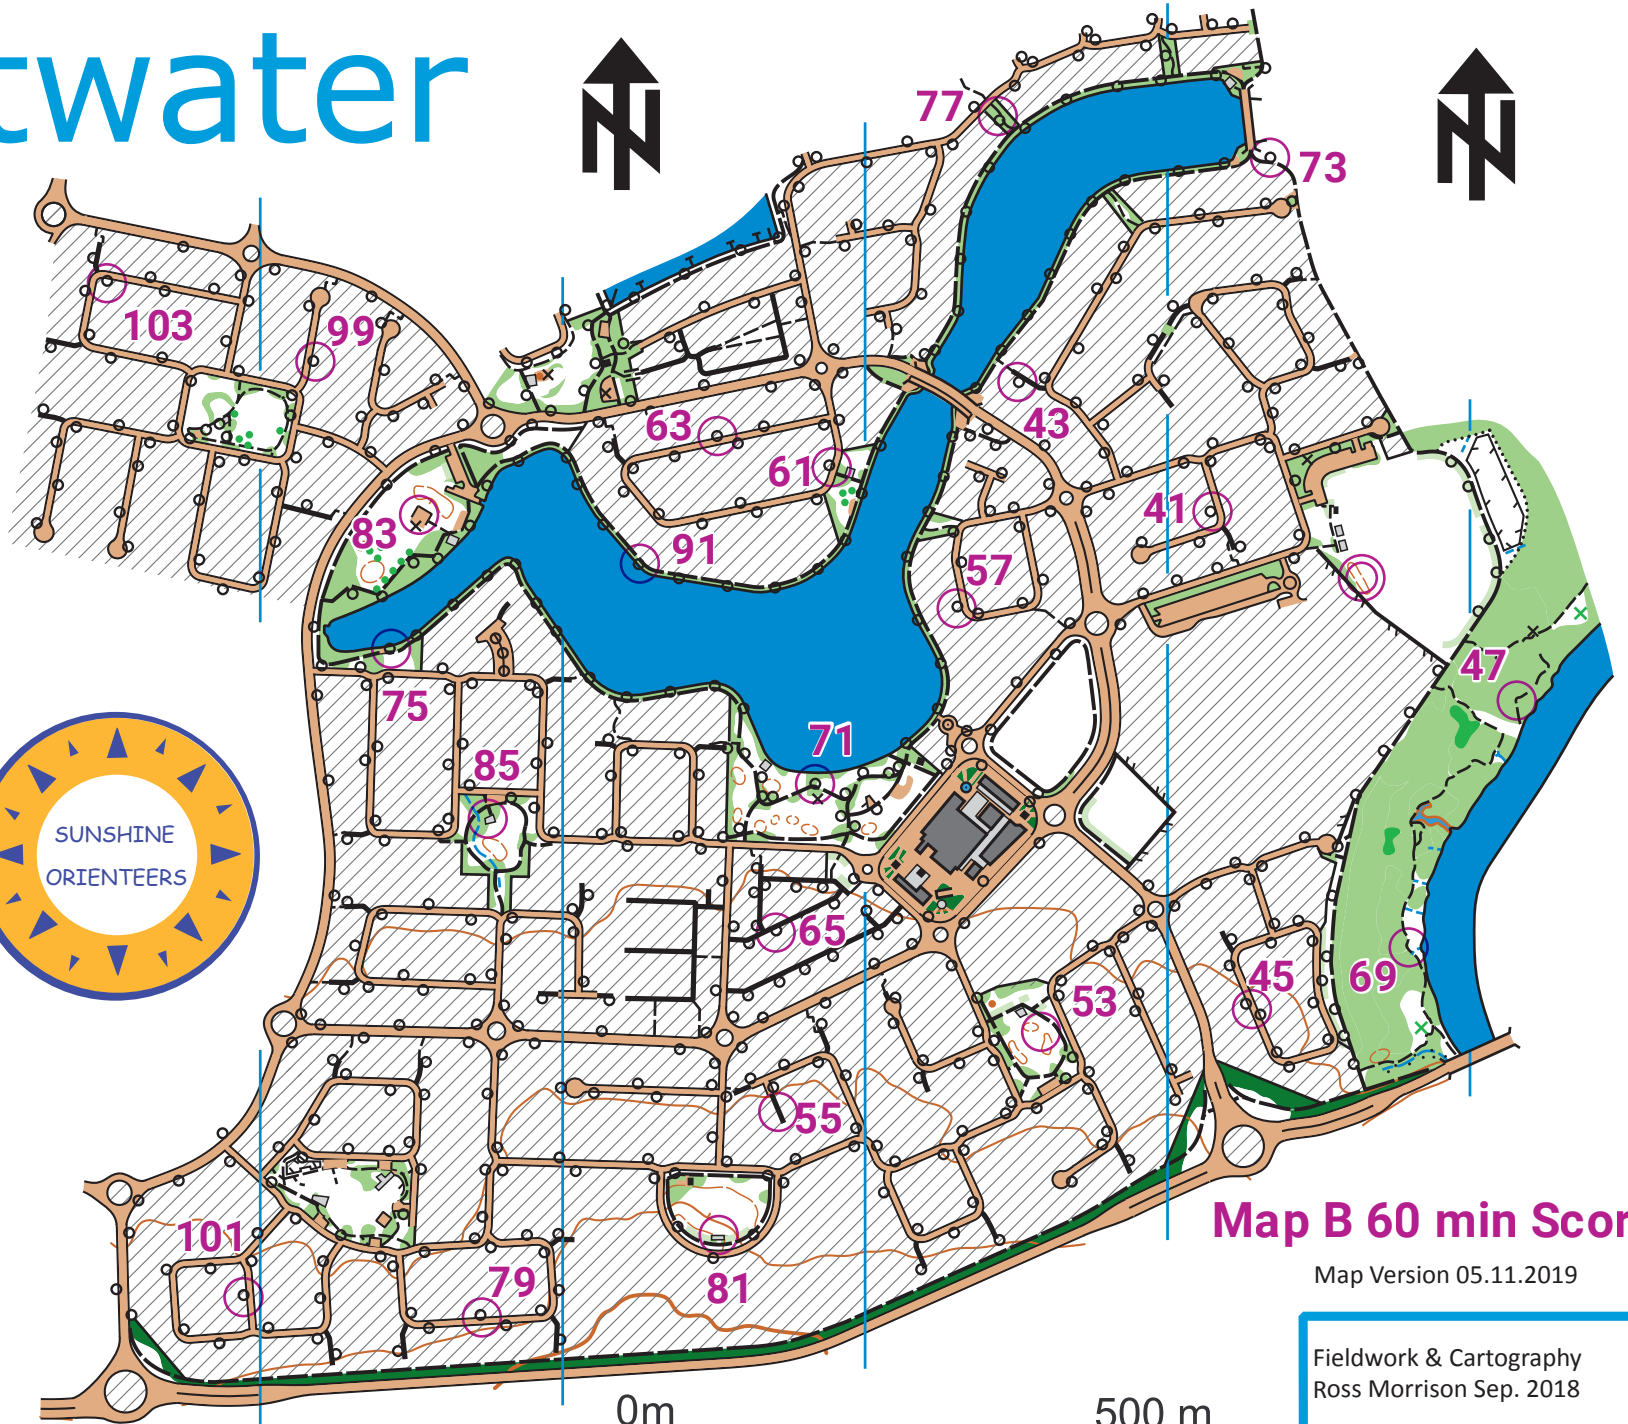

Brightwater

Scale 1:7,500
Contours 5m

Legend

- Contour
- Index Contour
- Small Knoll
- Uncrossable Body of Water
- Crossable Stream
- Open Land
- Vegetation, Slow Running
- Out of Bounds
- Paved Area
- Medium Road
- Prominent Bush or Tree
- Small Road
- Smaller Road
- Footpath
- Small Footpath
- Fence
- Impassable Fence
- Building
- Large Building
- Canopy
- Street Light
- Prominent Man-made Feature
- Magnetic North Line Blue

Map B 60 min Score

Map Version 05.11.2019

Fieldwork & Cartography
Ross Morrison Sep. 2018

Updated for Night Nav
Mark Petrie Oct. 2019

North Lines are 300m Apart