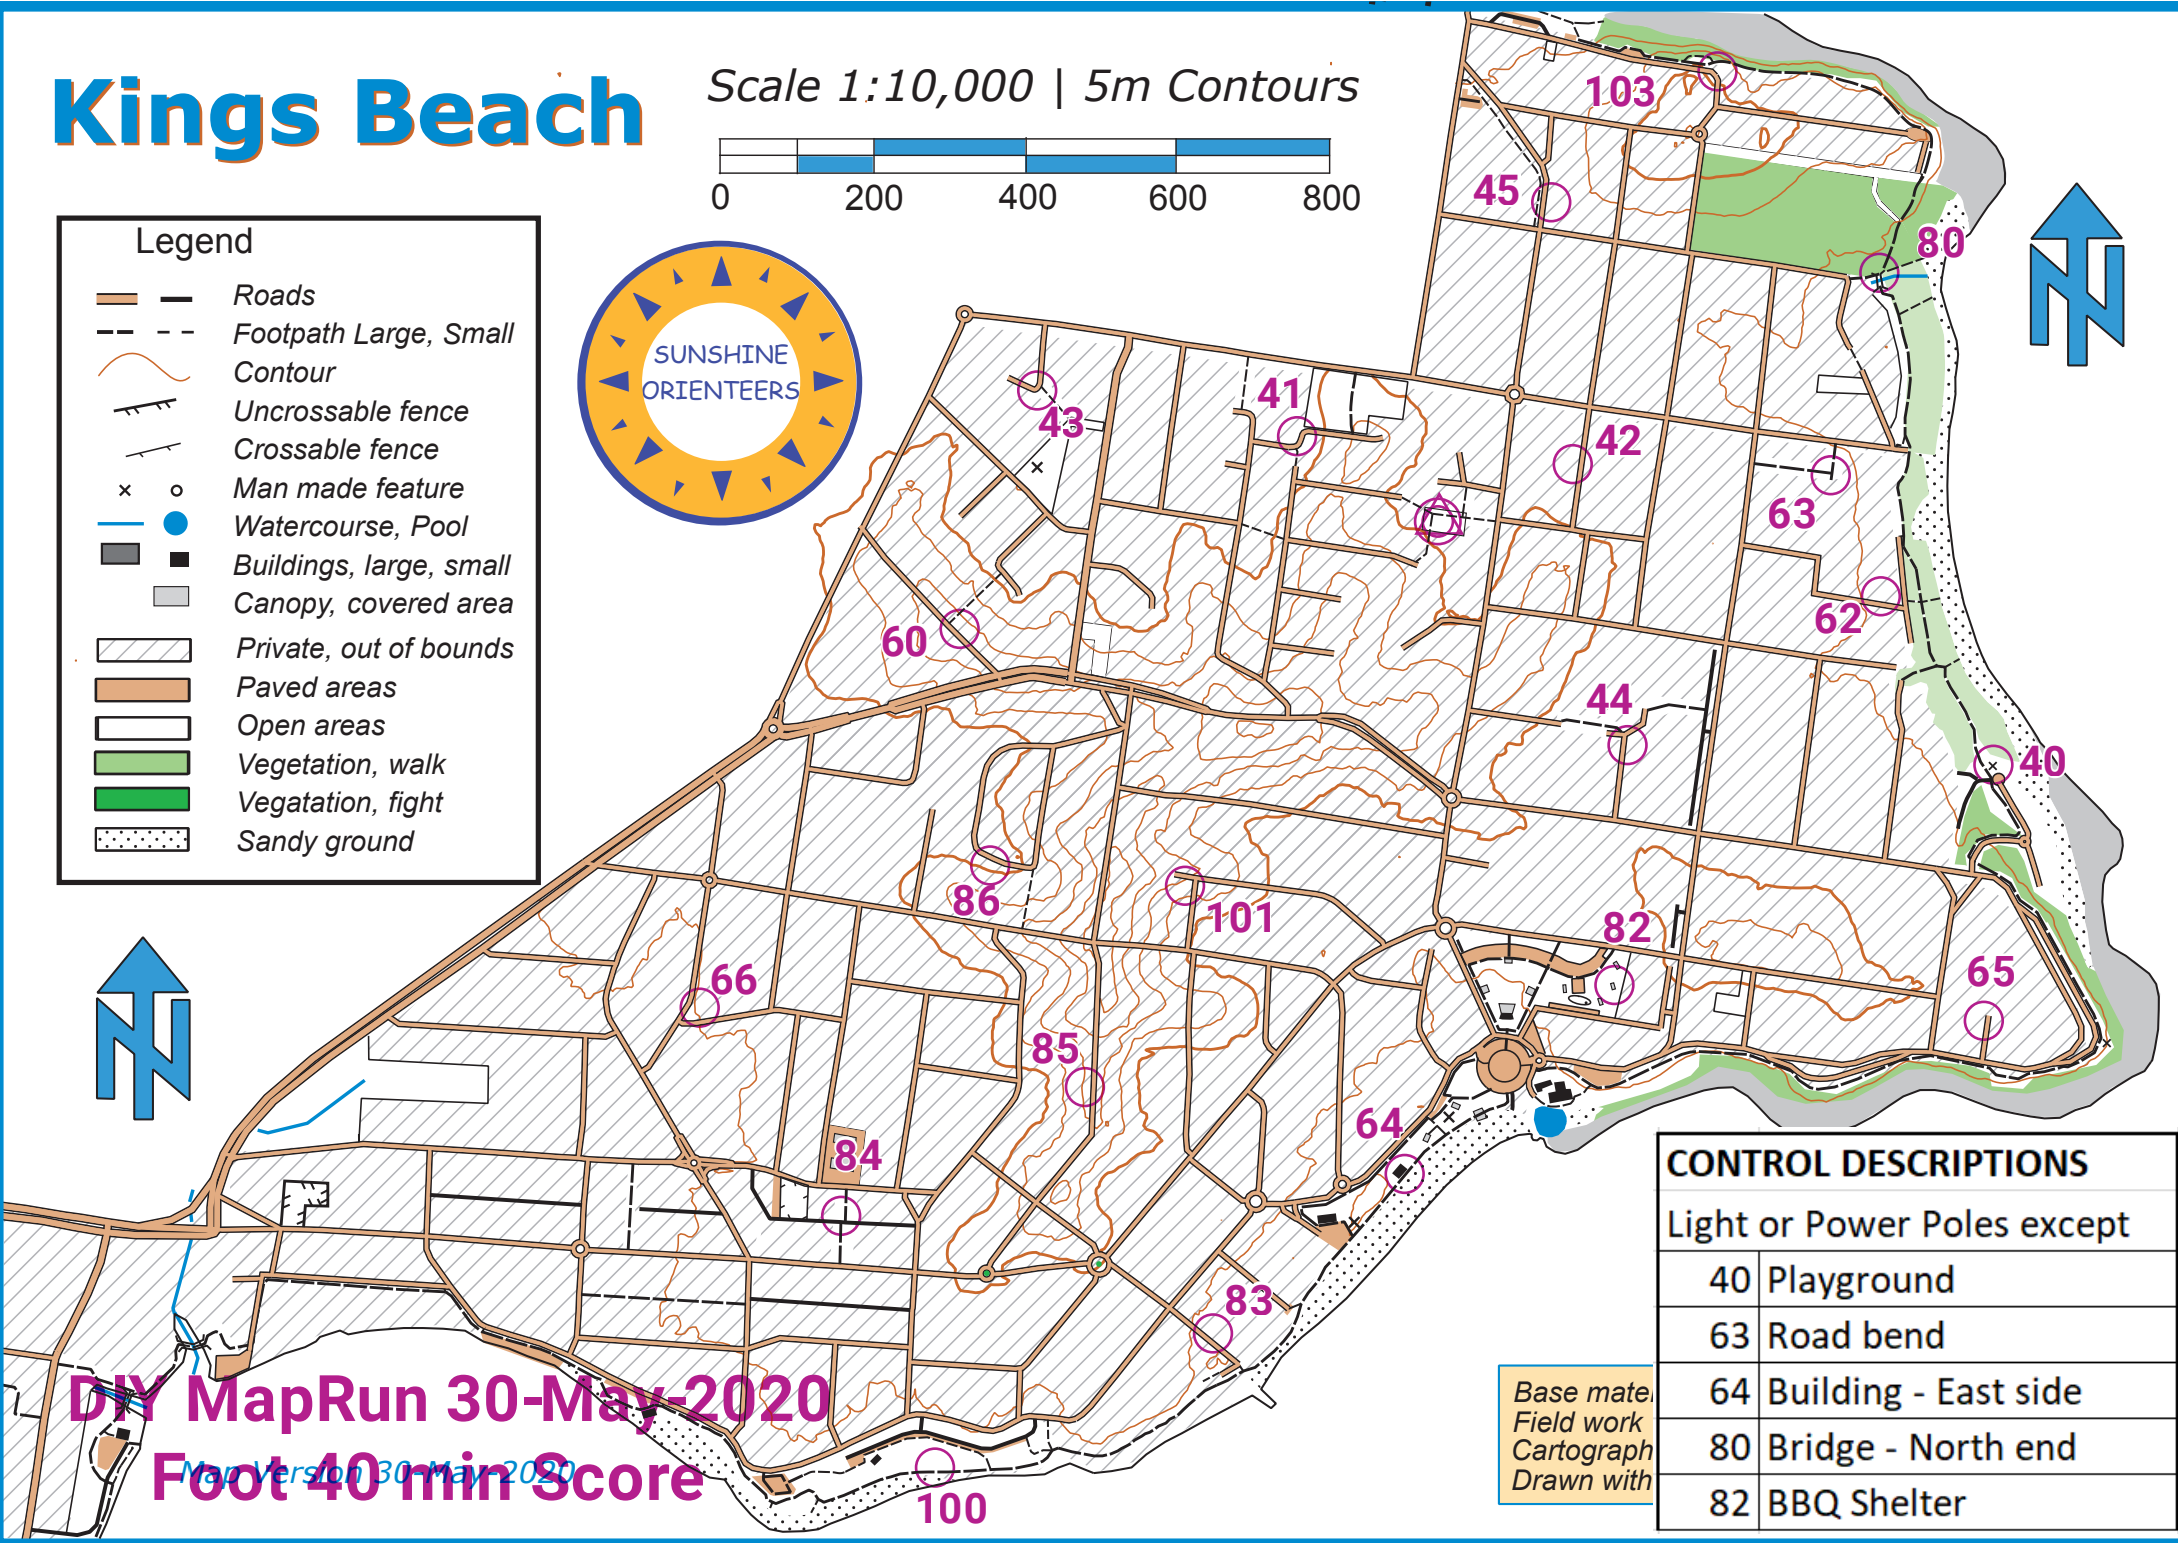

Kings Beach

Scale 1:10,000 | 5m Contours

Legend	
	Roads
	Footpath Large, Small
	Contour
	Uncrossable fence
	Crossable fence
	Man made feature
	Watercourse, Pool
	Buildings, large, small
	Canopy, covered area
	Private, out of bounds
	Paved areas
	Open areas
	Vegetation, walk
	Vegetation, fight
	Sandy ground

CONTROL DESCRIPTIONS	
Light or Power Poles except	
40	Playground
63	Road bend
64	Building - East side
80	Bridge - North end
82	BBQ Shelter

Base mate,
Field work
Cartograph
Drawn with

DIY MapRun 30-May-2020

Map Version 30-May-2020
Foot 40 min Score