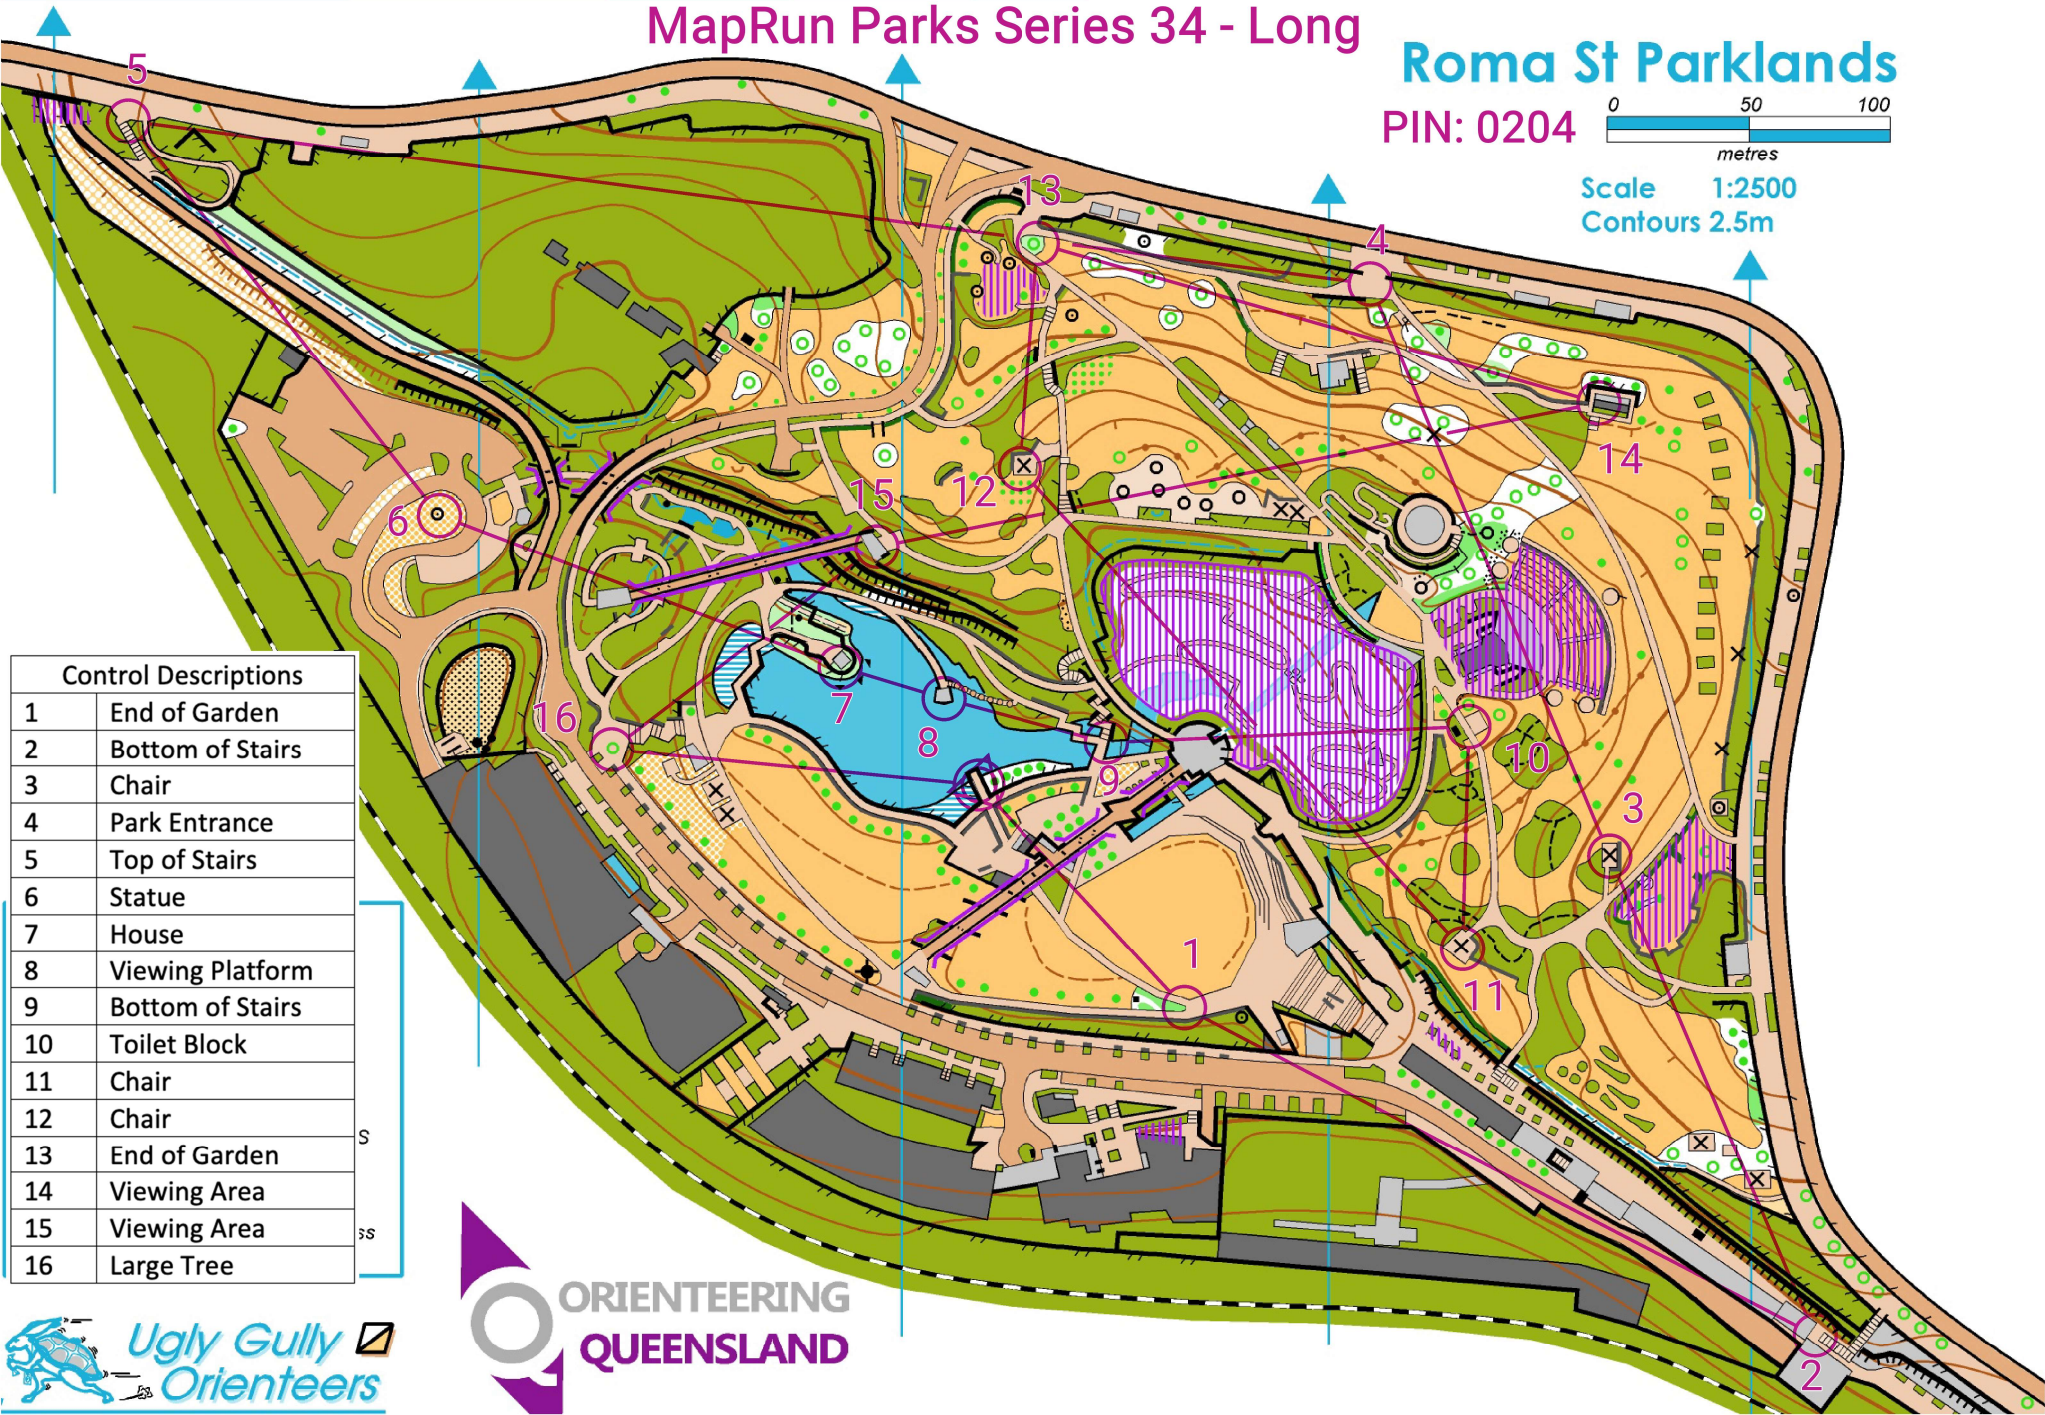

MapRun Parks Series 34 - Long

Roma St Parklands

PIN: 0204

Scale 1:2500
Contours 2.5m

Control Descriptions	
1	End of Garden
2	Bottom of Stairs
3	Chair
4	Park Entrance
5	Top of Stairs
6	Statue
7	House
8	Viewing Platform
9	Bottom of Stairs
10	Toilet Block
11	Chair
12	Chair
13	End of Garden
14	Viewing Area
15	Viewing Area
16	Large Tree