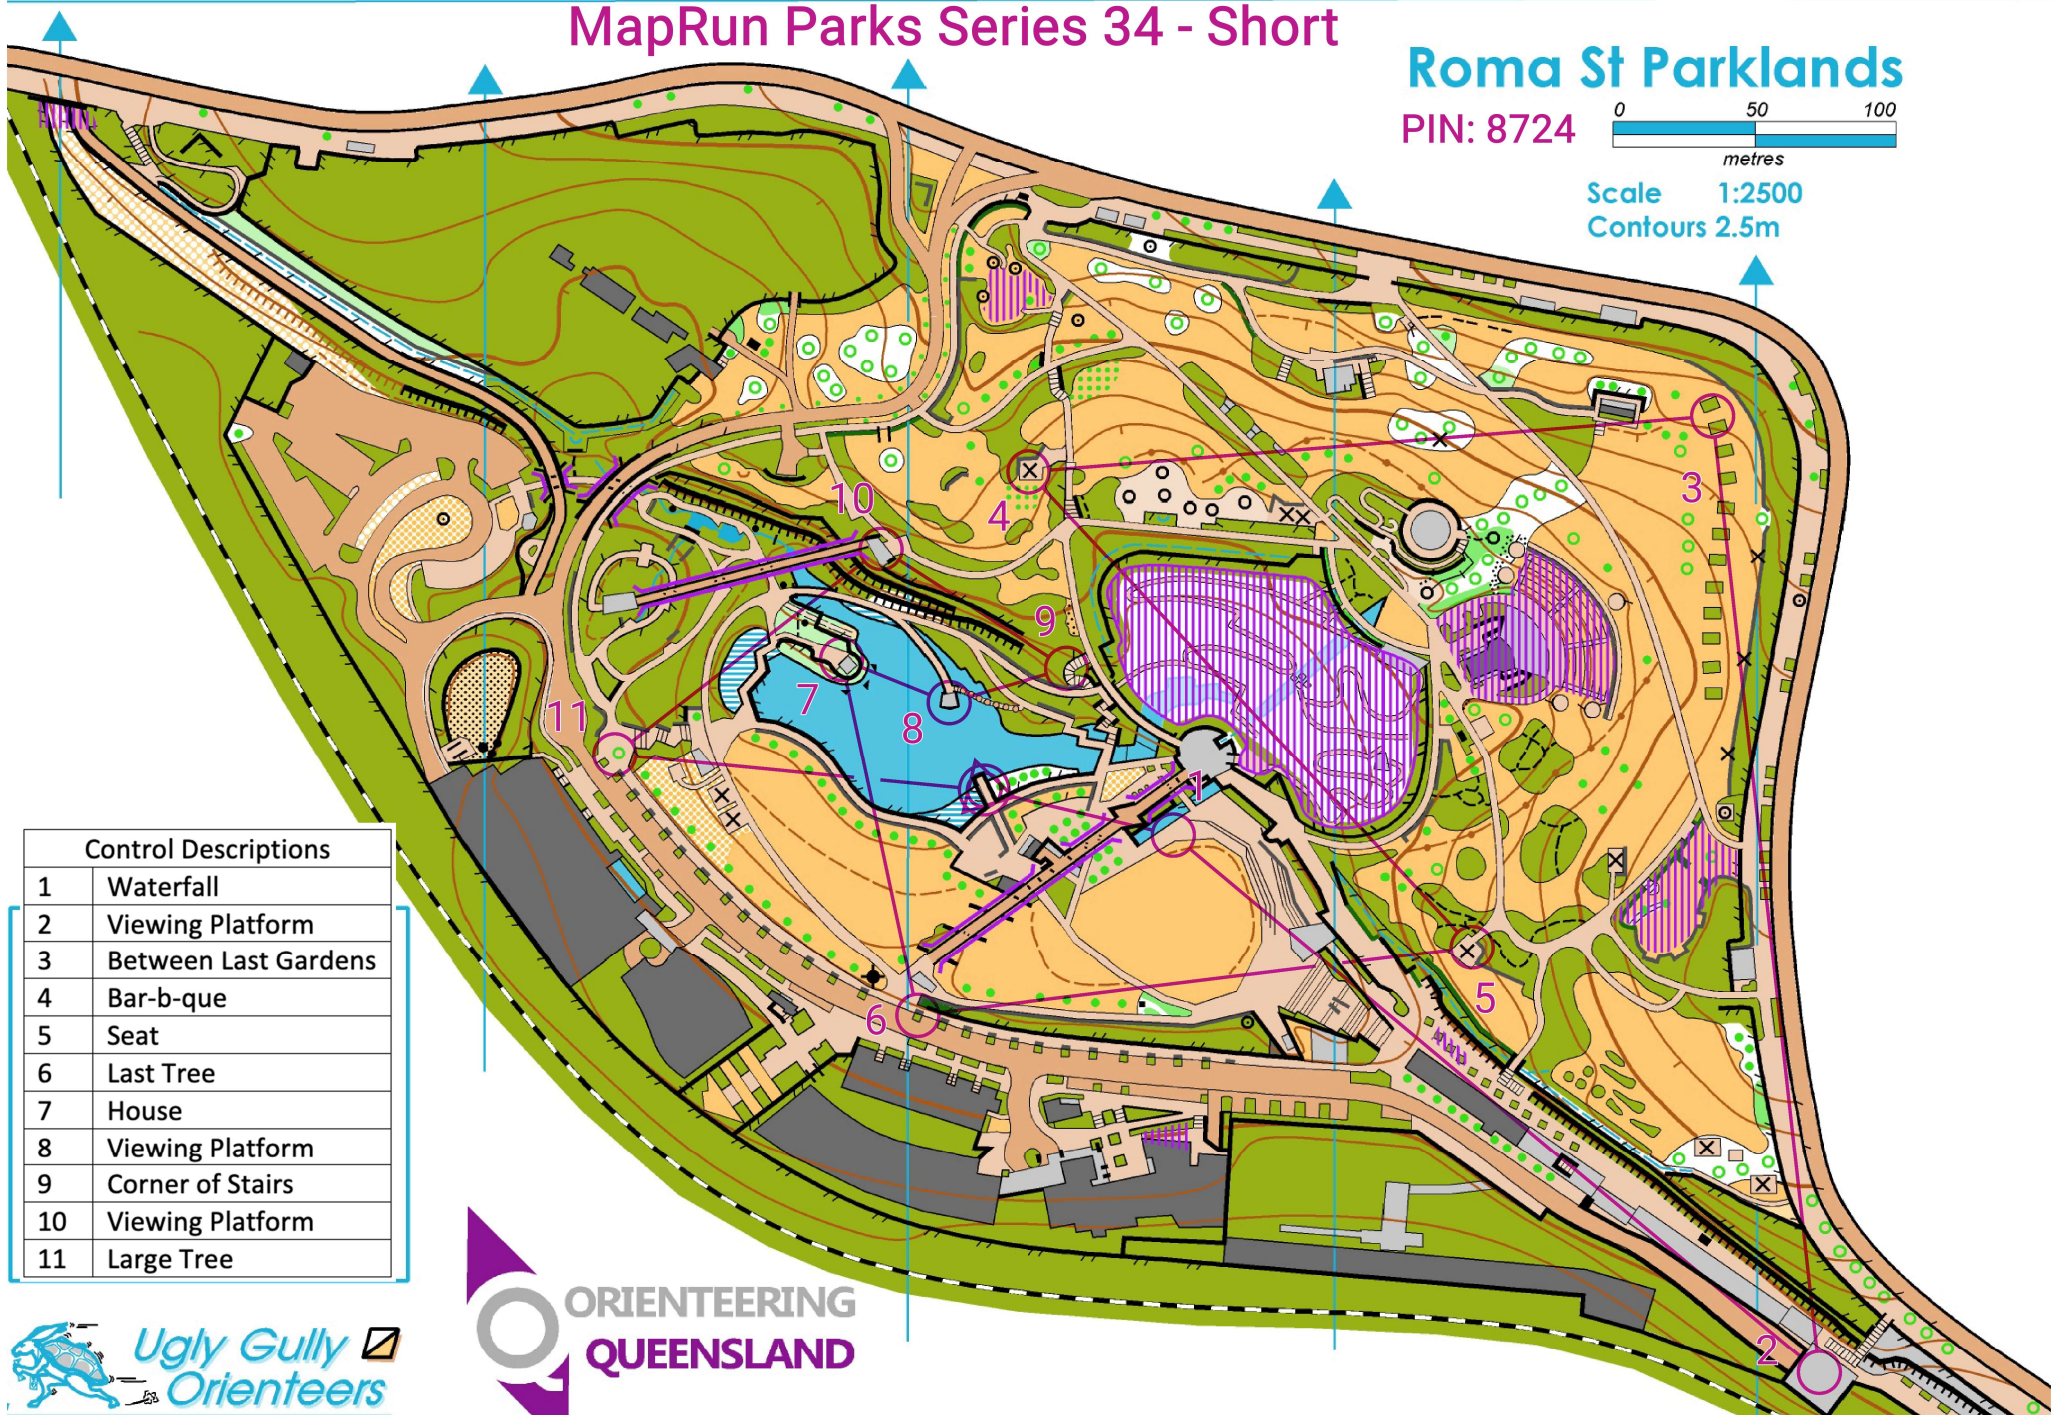

MapRun Parks Series 34 - Short

Roma St Parklands

PIN: 8724

Scale 1:2500
Contours 2.5m

Control Descriptions

1	Waterfall
2	Viewing Platform
3	Between Last Gardens
4	Bar-b-que
5	Seat
6	Last Tree
7	House
8	Viewing Platform
9	Corner of Stairs
10	Viewing Platform
11	Large Tree