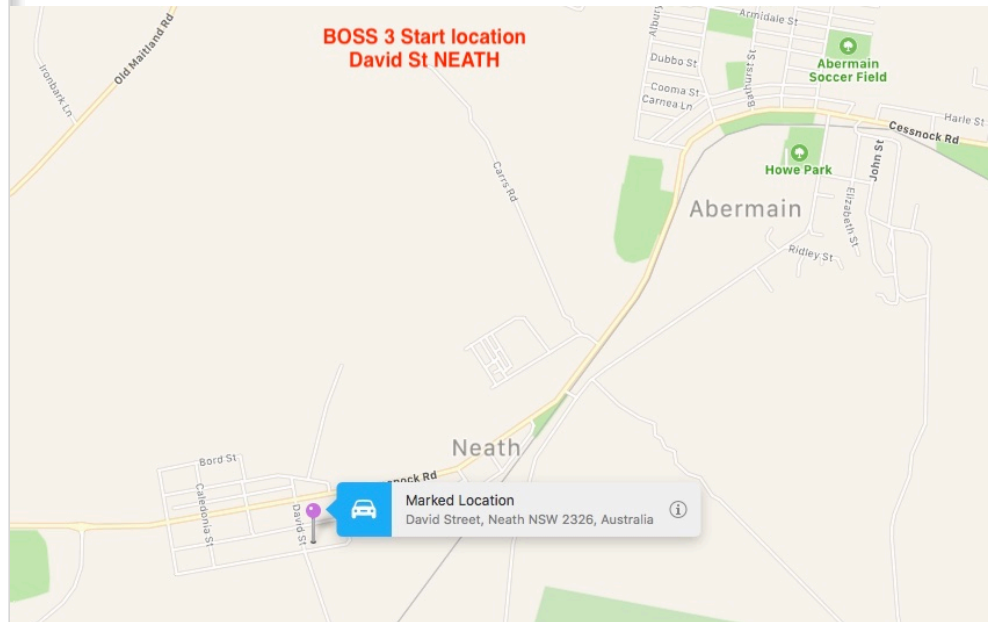

Look for the **HELP** flag if it is your first event. We will set you up for 75 minutes of fun with the odd challenges thrown in.

Location

David St, Neath.

Entry

As part of our Covid-19 Safety Plan entries to all BOSS events are online. Please register on Eventor then enter via the events page. Instructions are on the event page. <https://eventor.orienteering.asn.au/Events/Show/10188>

YOU CAN STILL ENTER ON THE DAY!

Starts: Between 8.00am and 9.00am

Duration: 75 minutes

Cost:

Members \$12.00, Juniors \$9.00

Casuals. \$15.00, Juniors \$10.00

First Timer. \$12.00 includes map board and Sport Ident stick hire

Map board hire: \$2.00

Check out the First Timer Video!

<https://vimeo.com/448426290>.FIRST TIMER

Join in the fun of mountain bike riding and navigation around some great riding locations in the Newcastle region. The events cater to all levels of riding skills and help is available at each event to get you started. Groups, families welcome!