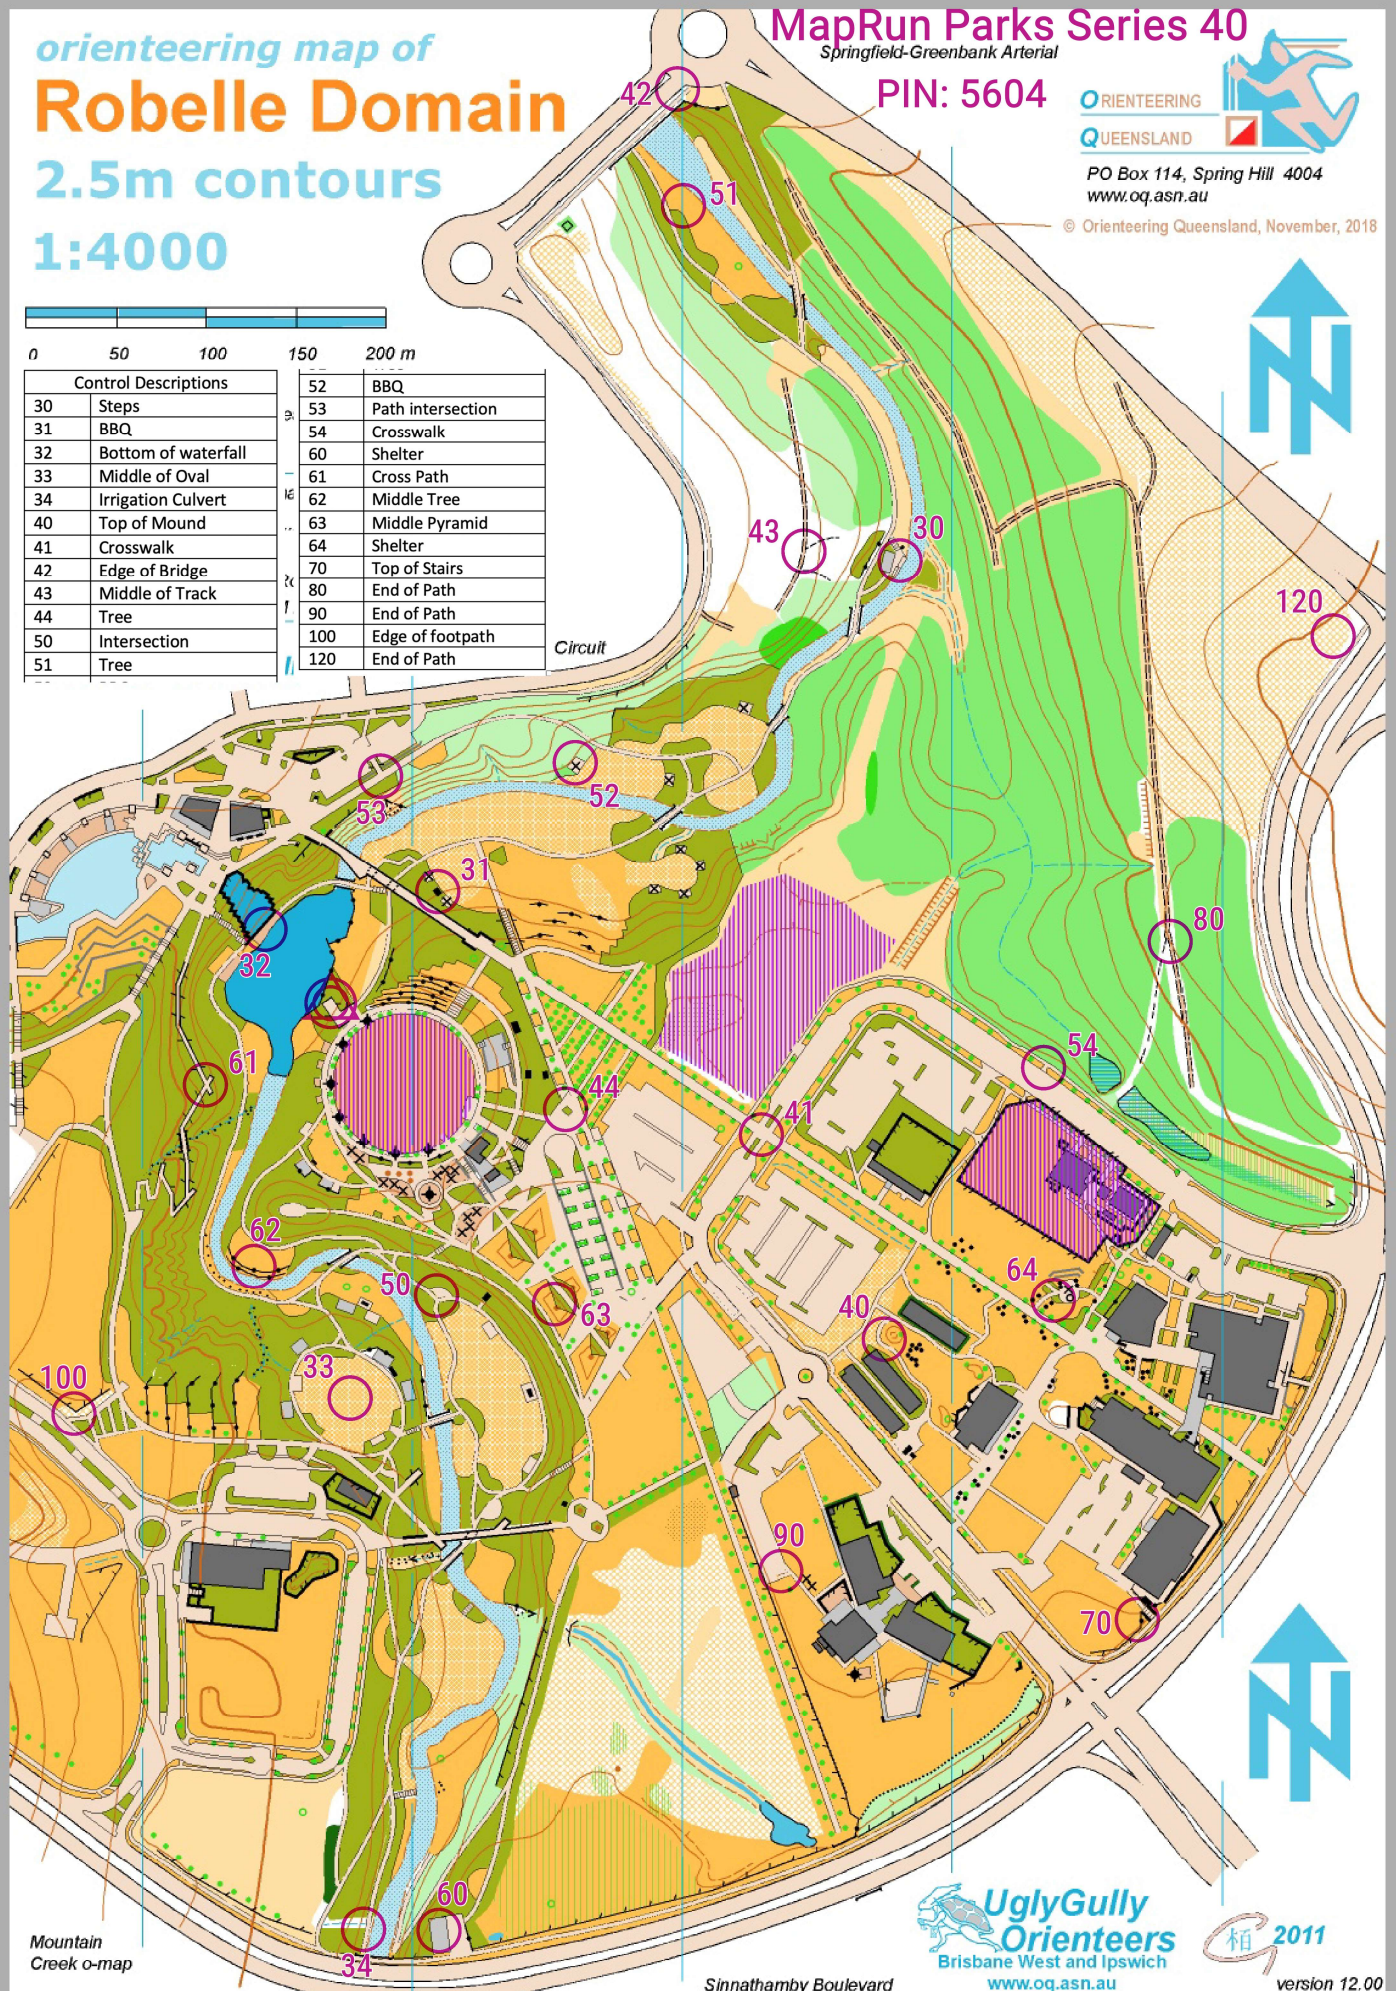

orienteering map of  
**Robelle Domain**  
 2.5m contours  
 1:4000

**MapRun Parks Series 40**

Springfield-Greenbank Arterial

PIN: 5604

ORIENTEERING  
 QUEENSLAND

PO Box 114, Spring Hill 4004  
 www.oq.asn.au

© Orienteering Queensland, November, 2018

Control Descriptions			
30	Steps	52	BBQ
31	BBQ	53	Path intersection
32	Bottom of waterfall	54	Crosswalk
33	Middle of Oval	60	Shelter
34	Irrigation Culvert	61	Cross Path
40	Top of Mound	62	Middle Tree
41	Crosswalk	63	Middle Pyramid
42	Edge of Bridge	64	Shelter
43	Middle of Track	70	Top of Stairs
44	Tree	80	End of Path
50	Intersection	90	End of Path
51	Tree	100	Edge of footpath
		120	End of Path

Mountain  
 Creek o-map

Sinnathamby Boulevard

**UglyGully**  
 Orienteers  
 Brisbane West and Ipswich  
 www.oq.asn.au

栢 2011

version 12.00