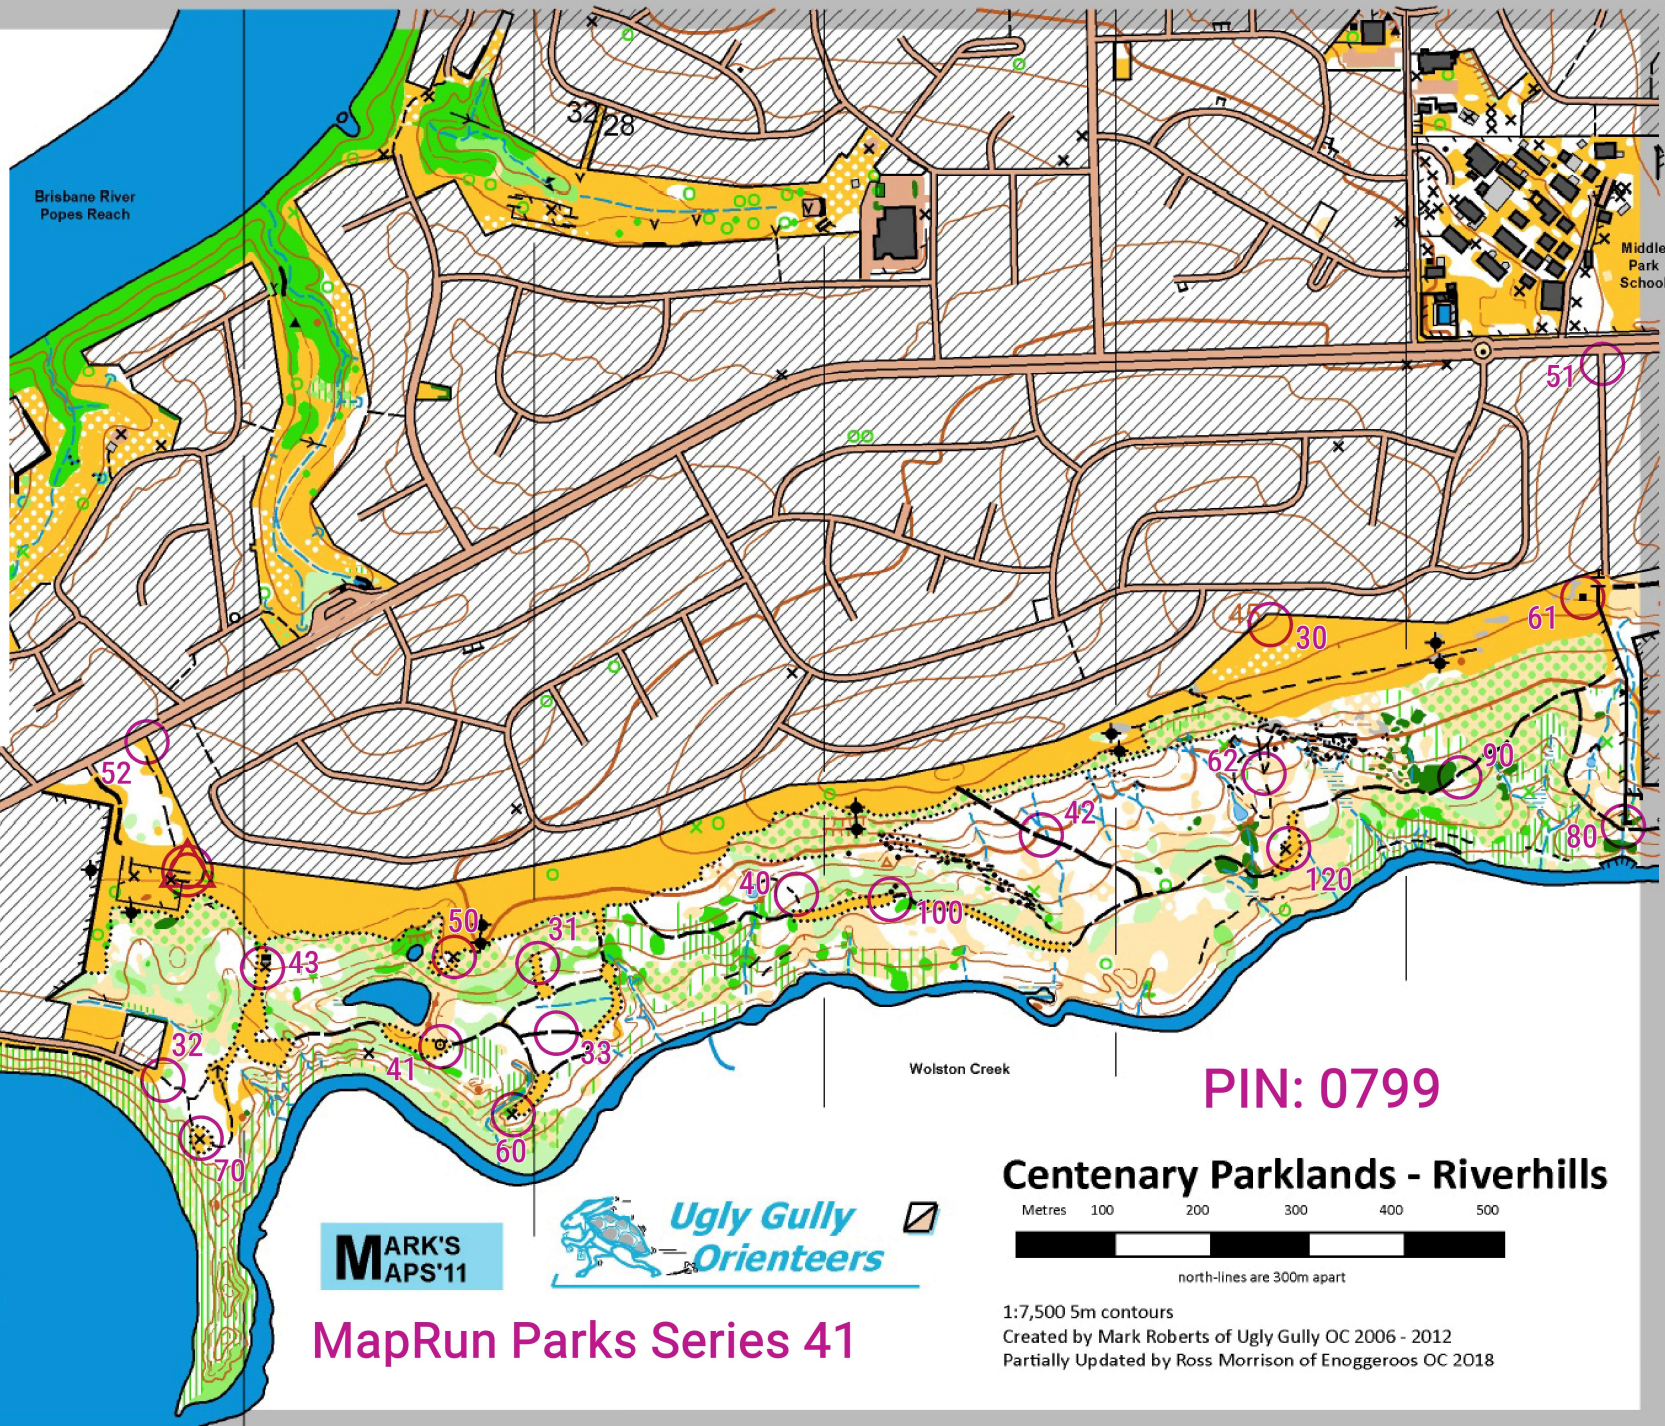

Control Descriptions	
30	Corner of Fencing
31	Top of Clearing
32	Middle of Path
33	Middle of Path
40	Middle of Path
41	Rock
42	Middle of Path
43	Shed
50	Chair
51	Edge of road
52	Edge of road
53	End of Path
60	Chair
61	Shelter
62	Intersection
70	Chair
80	End of Fence
90	Middle of Path
100	End of Clearing
120	Chair

**PIN: 0799**

**Centenary Parklands - Riverhills**

Metres 100 200 300 400 500

north-lines are 300m apart

1:7,500 5m contours

Created by Mark Roberts of Ugly Gully OC 2006 - 2012

Partially Updated by Ross Morrison of Enoggeroos OC 2018

**MapRun Parks Series 41**