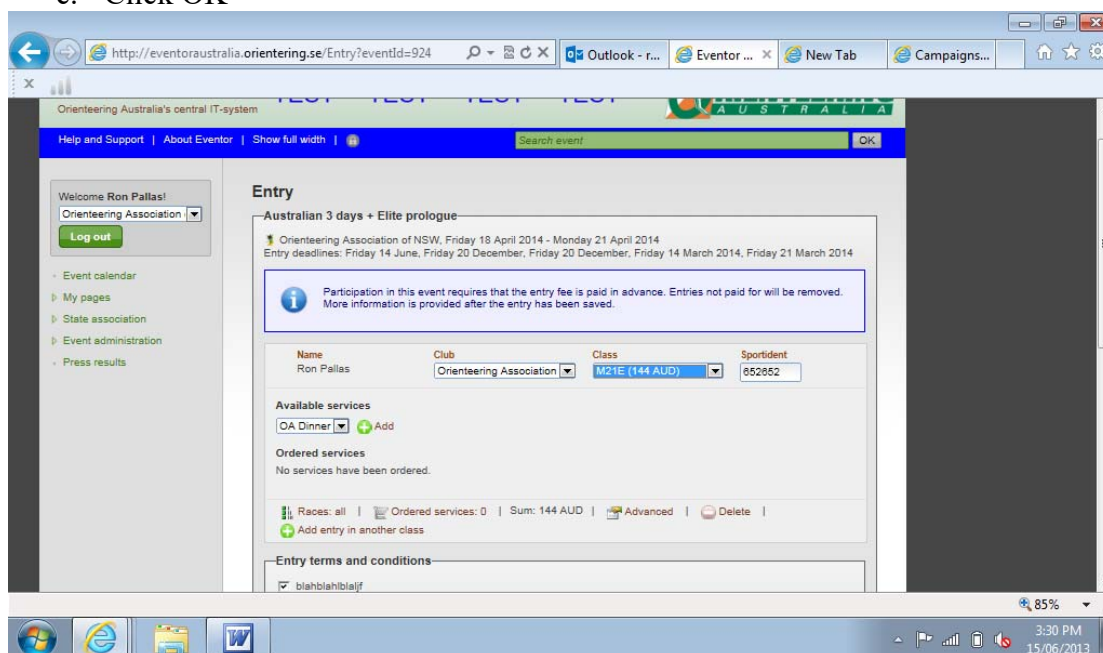

If you are an Elite running all 4 days

Eventor will assume that you are running in all 4 races (Elite Prologue and Days 1, 2, 3). Select the appropriate elite class and then continue on through the event entry process

If you are only running elite for the Prologue and your normal non-elite class for the remainder of the program

Follow the procedure above except :

1. select your elite class
2. Click on **Races all** and select only Elite prologue
3. Click OK

Scroll to the bottom click on Next and go through the payment stage.

Now go to the Event Calendar and on Saturday enter the Aust 3 Days – Non Elite Entry